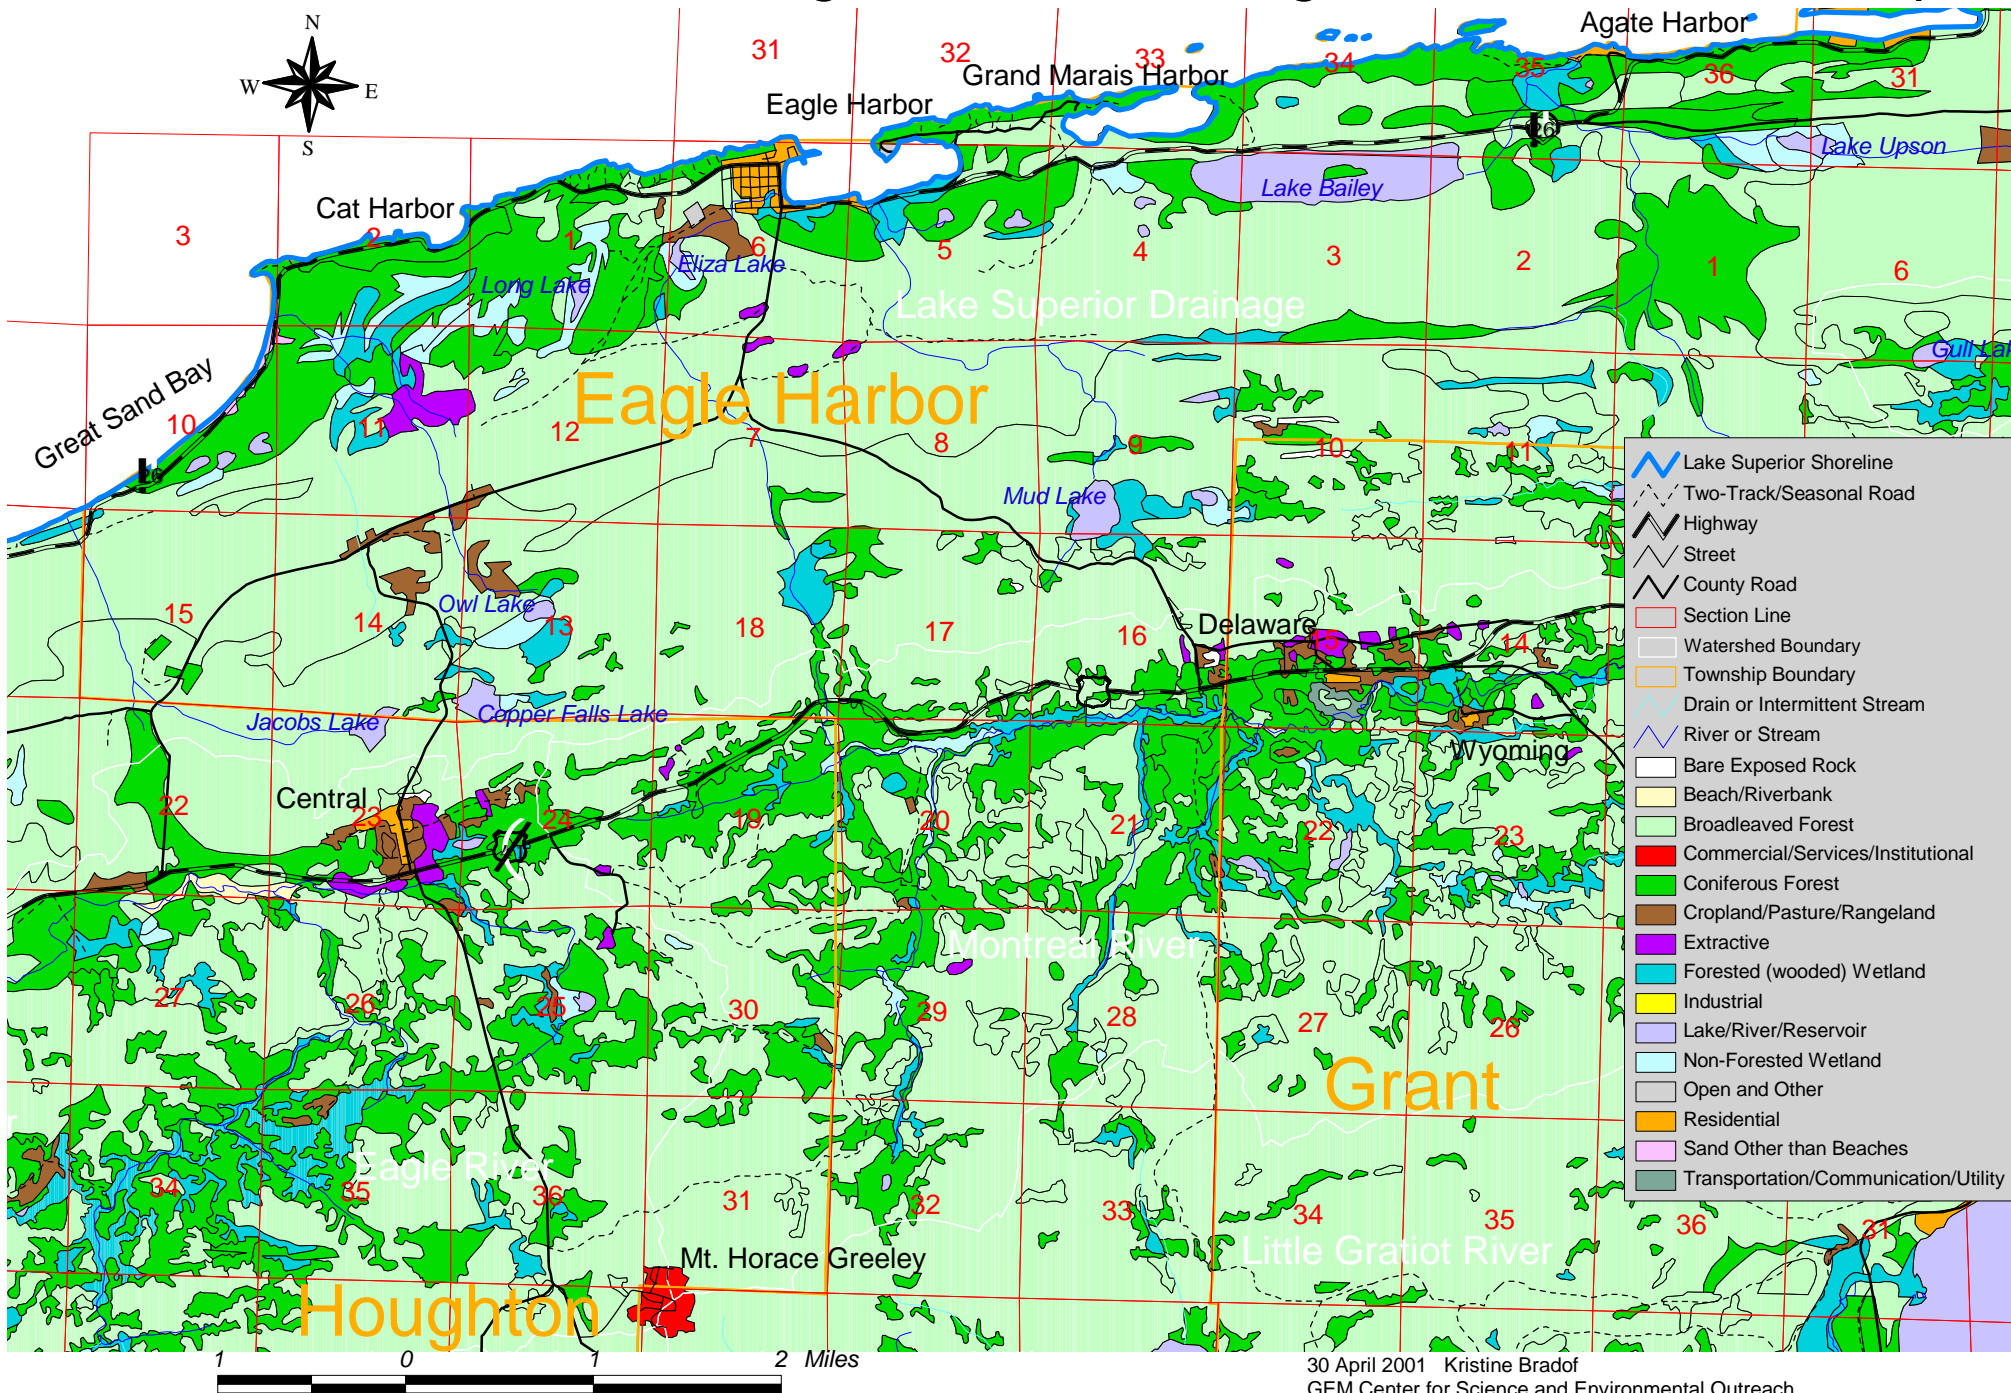

Land Use/Cover, 1978, Eagle Harbor/Houghton/Grant Townships

30 April 2001 Kristine Bradof
 GEM Center for Science and Environmental Outreach
 Michigan Technological University