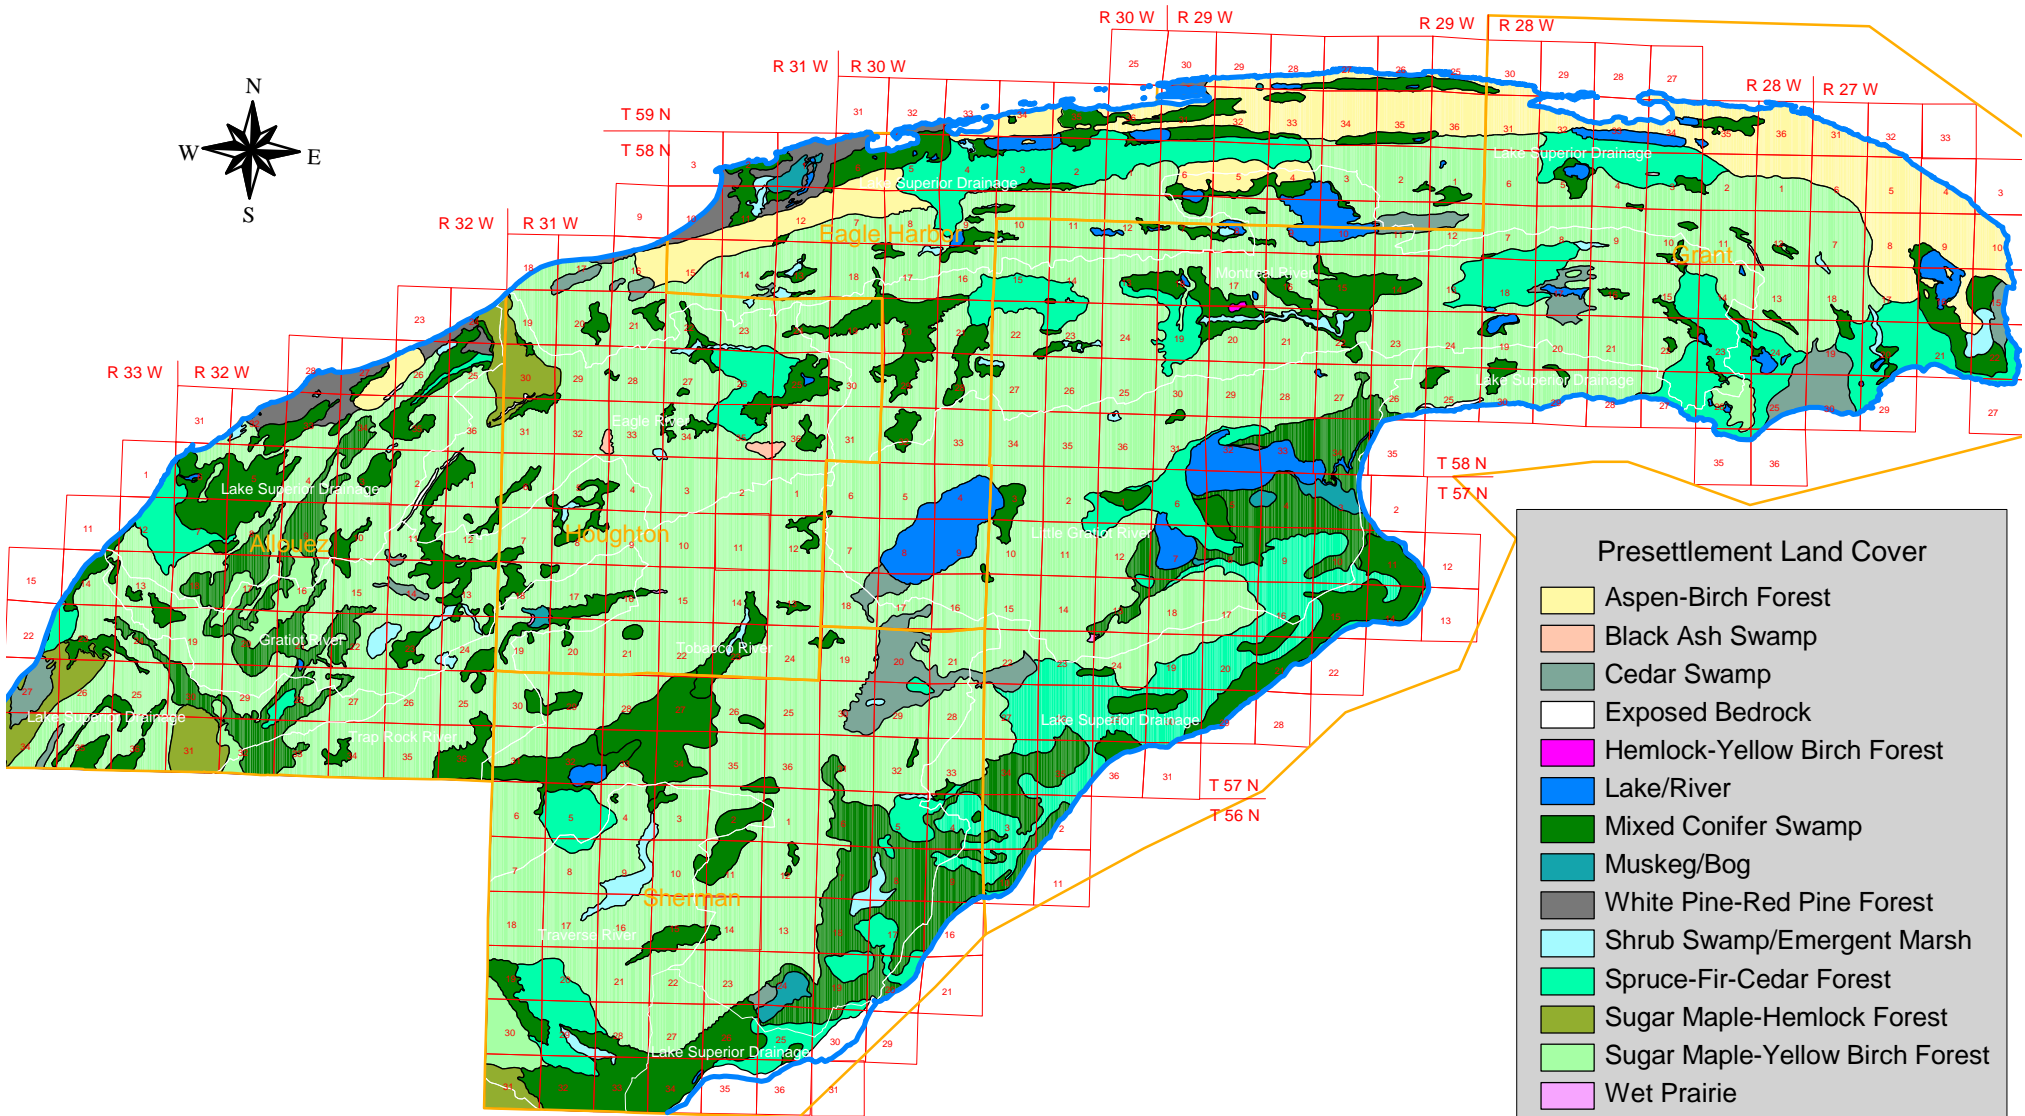

Presettlement Land Cover, Keweenaw County, Michigan

Presettlement Land Cover

- Aspen-Birch Forest
- Black Ash Swamp
- Cedar Swamp
- Exposed Bedrock
- Hemlock-Yellow Birch Forest
- Lake/River
- Mixed Conifer Swamp
- Muskeg/Bog
- White Pine-Red Pine Forest
- Shrub Swamp/Emergent Marsh
- Spruce-Fir-Cedar Forest
- Sugar Maple-Hemlock Forest
- Sugar Maple-Yellow Birch Forest
- Wet Prairie

Other Features

- Lake Superior Shoreline, 1983
- Township Boundary
- Watershed Boundary
- Section Line

Scale 1:221,760 (1 inch = 3.5 miles)

3 February 2001 Kristine Bradof
GEM Center for Science and Environmental Outreach
Michigan Technological University