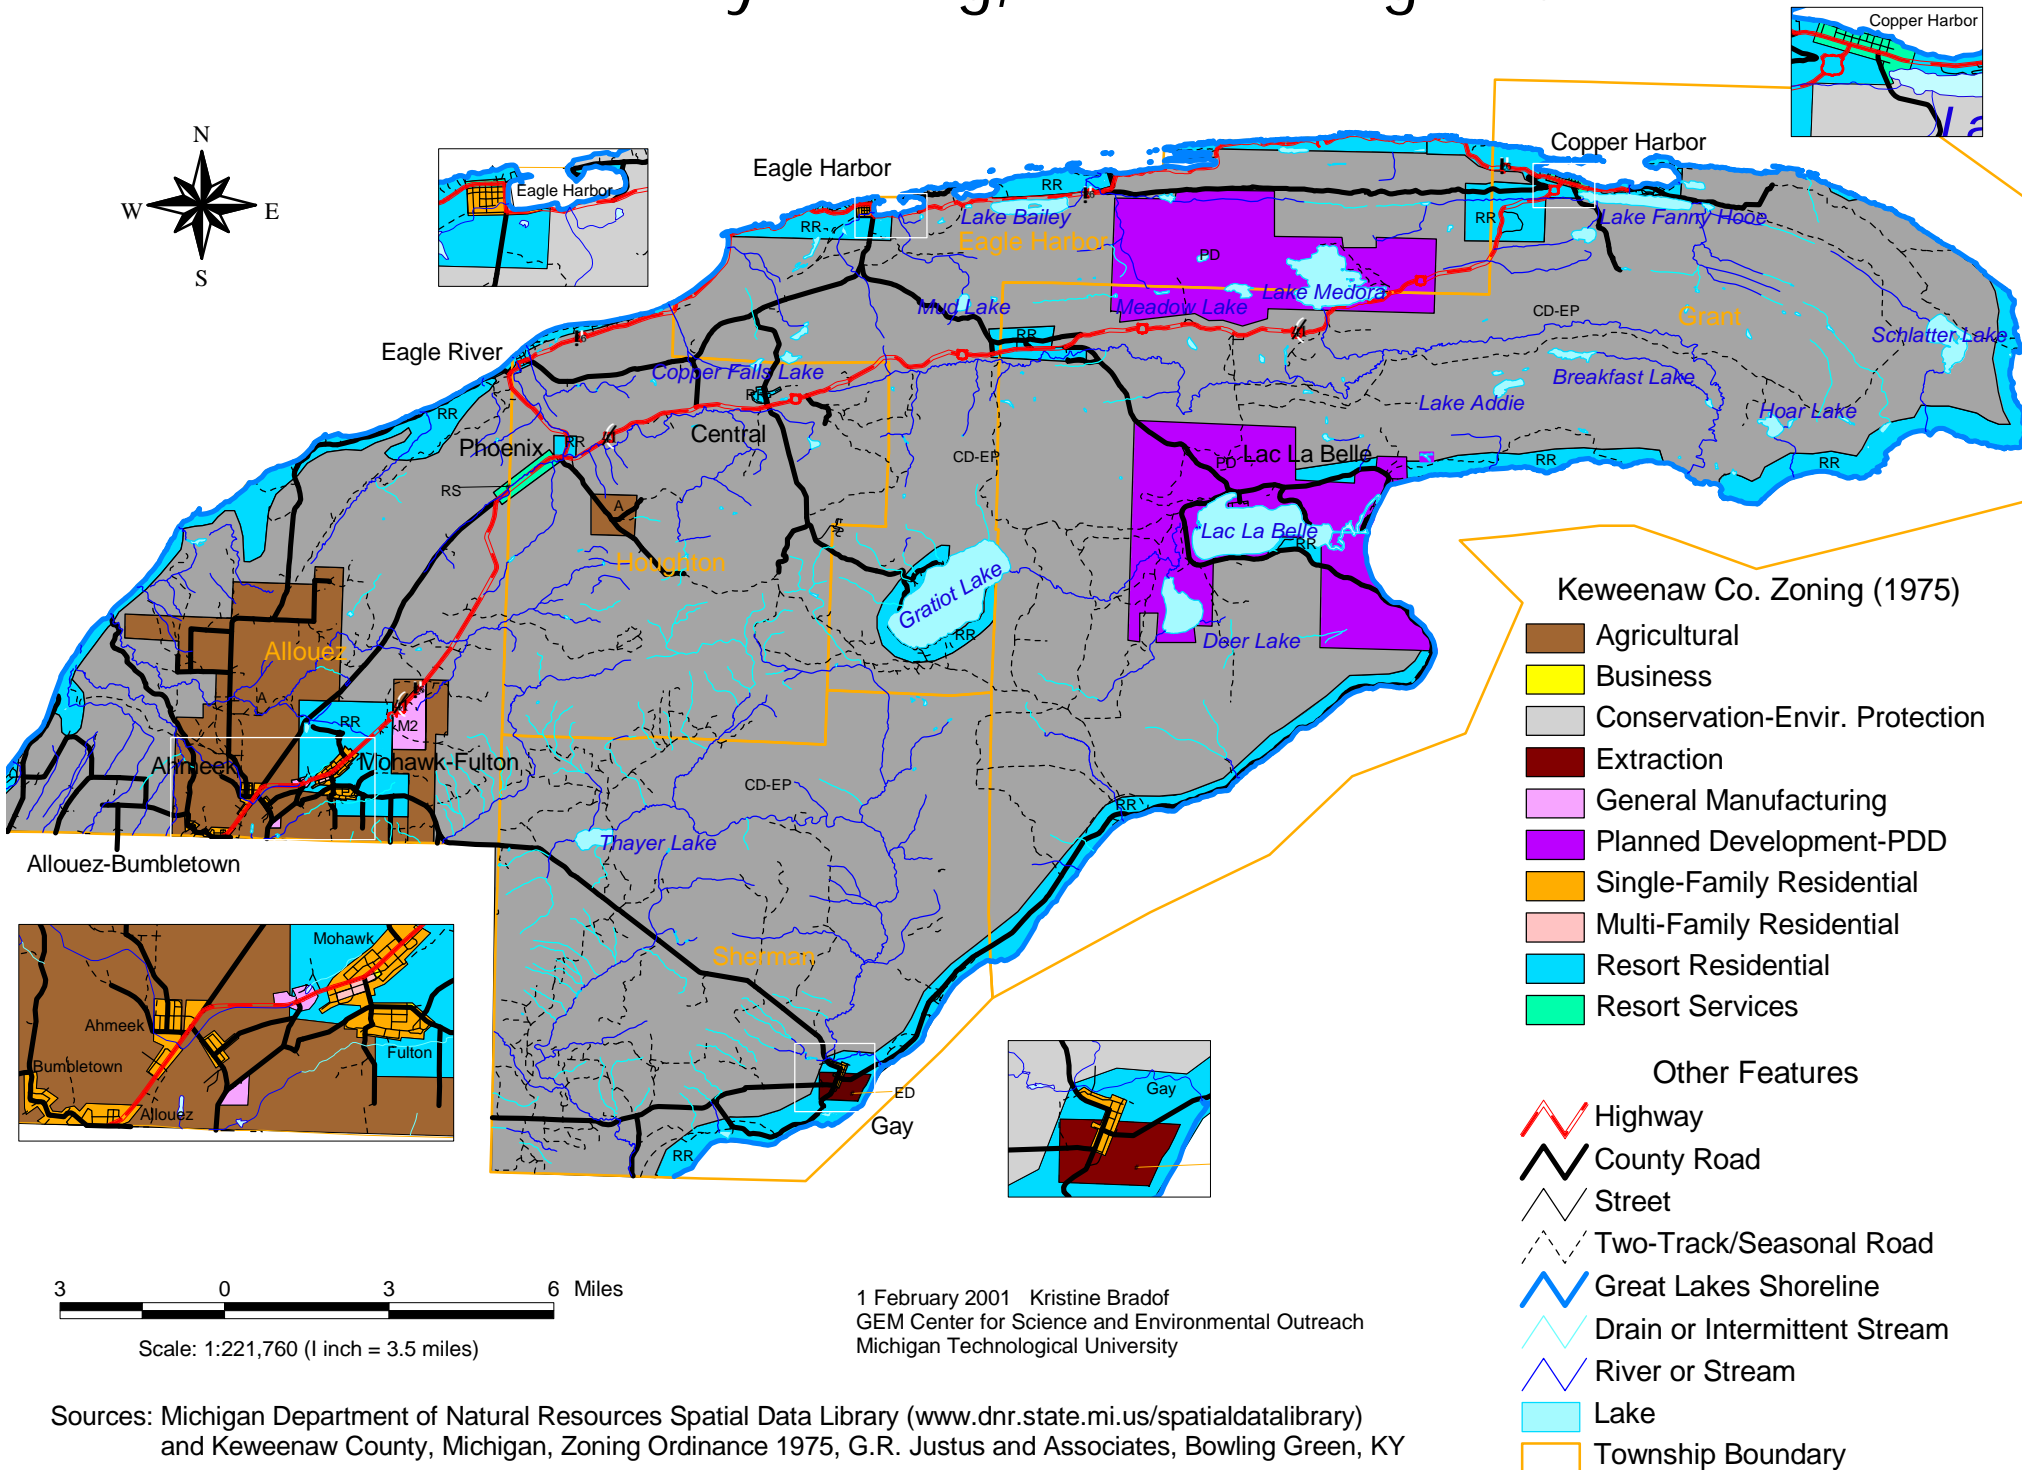

Keweenaw County Zoning, 1975 Zoning Ordinance

1 February 2001 Kristine Bradof
 GEM Center for Science and Environmental Outreach
 Michigan Technological University

Sources: Michigan Department of Natural Resources Spatial Data Library (www.dnr.state.mi.us/spatialdatalibrary) and Keweenaw County, Michigan, Zoning Ordinance 1975, G.R. Justus and Associates, Bowling Green, KY