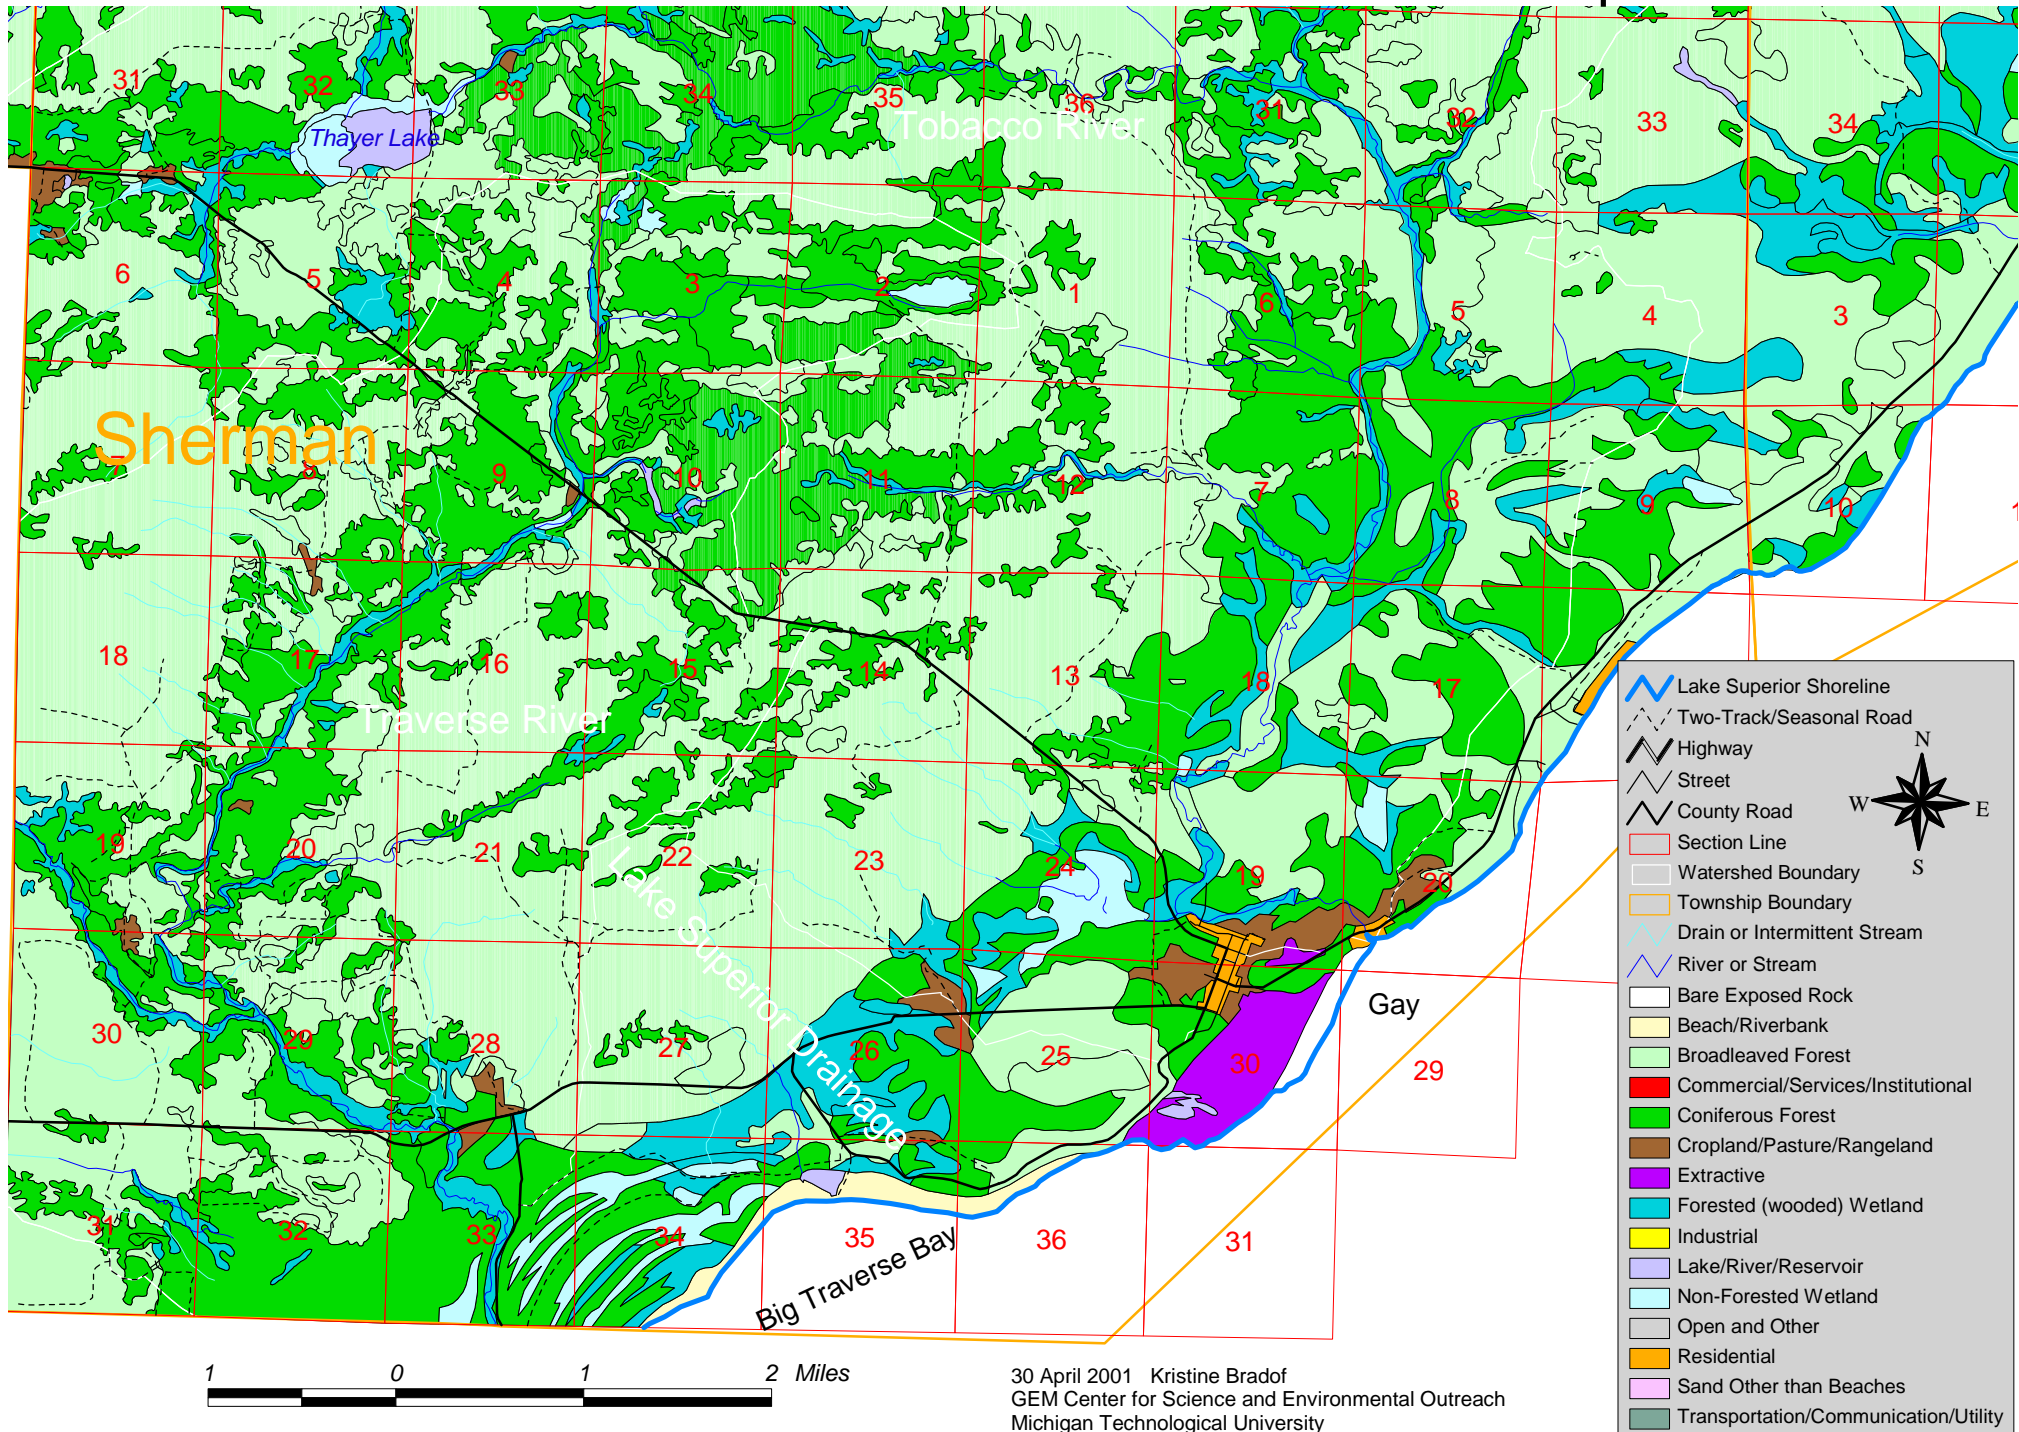

Land Use/Cover, 1978, Sherman Township

1 0 1 2 Miles

30 April 2001 Kristine Bradof
 GEM Center for Science and Environmental Outreach
 Michigan Technological University

Source: Michigan Department of Natural Resources Spatial Data Library (www.dnr.state.mi.us/spatialdatalibrary), Michigan Resource Information System (MIRIS)