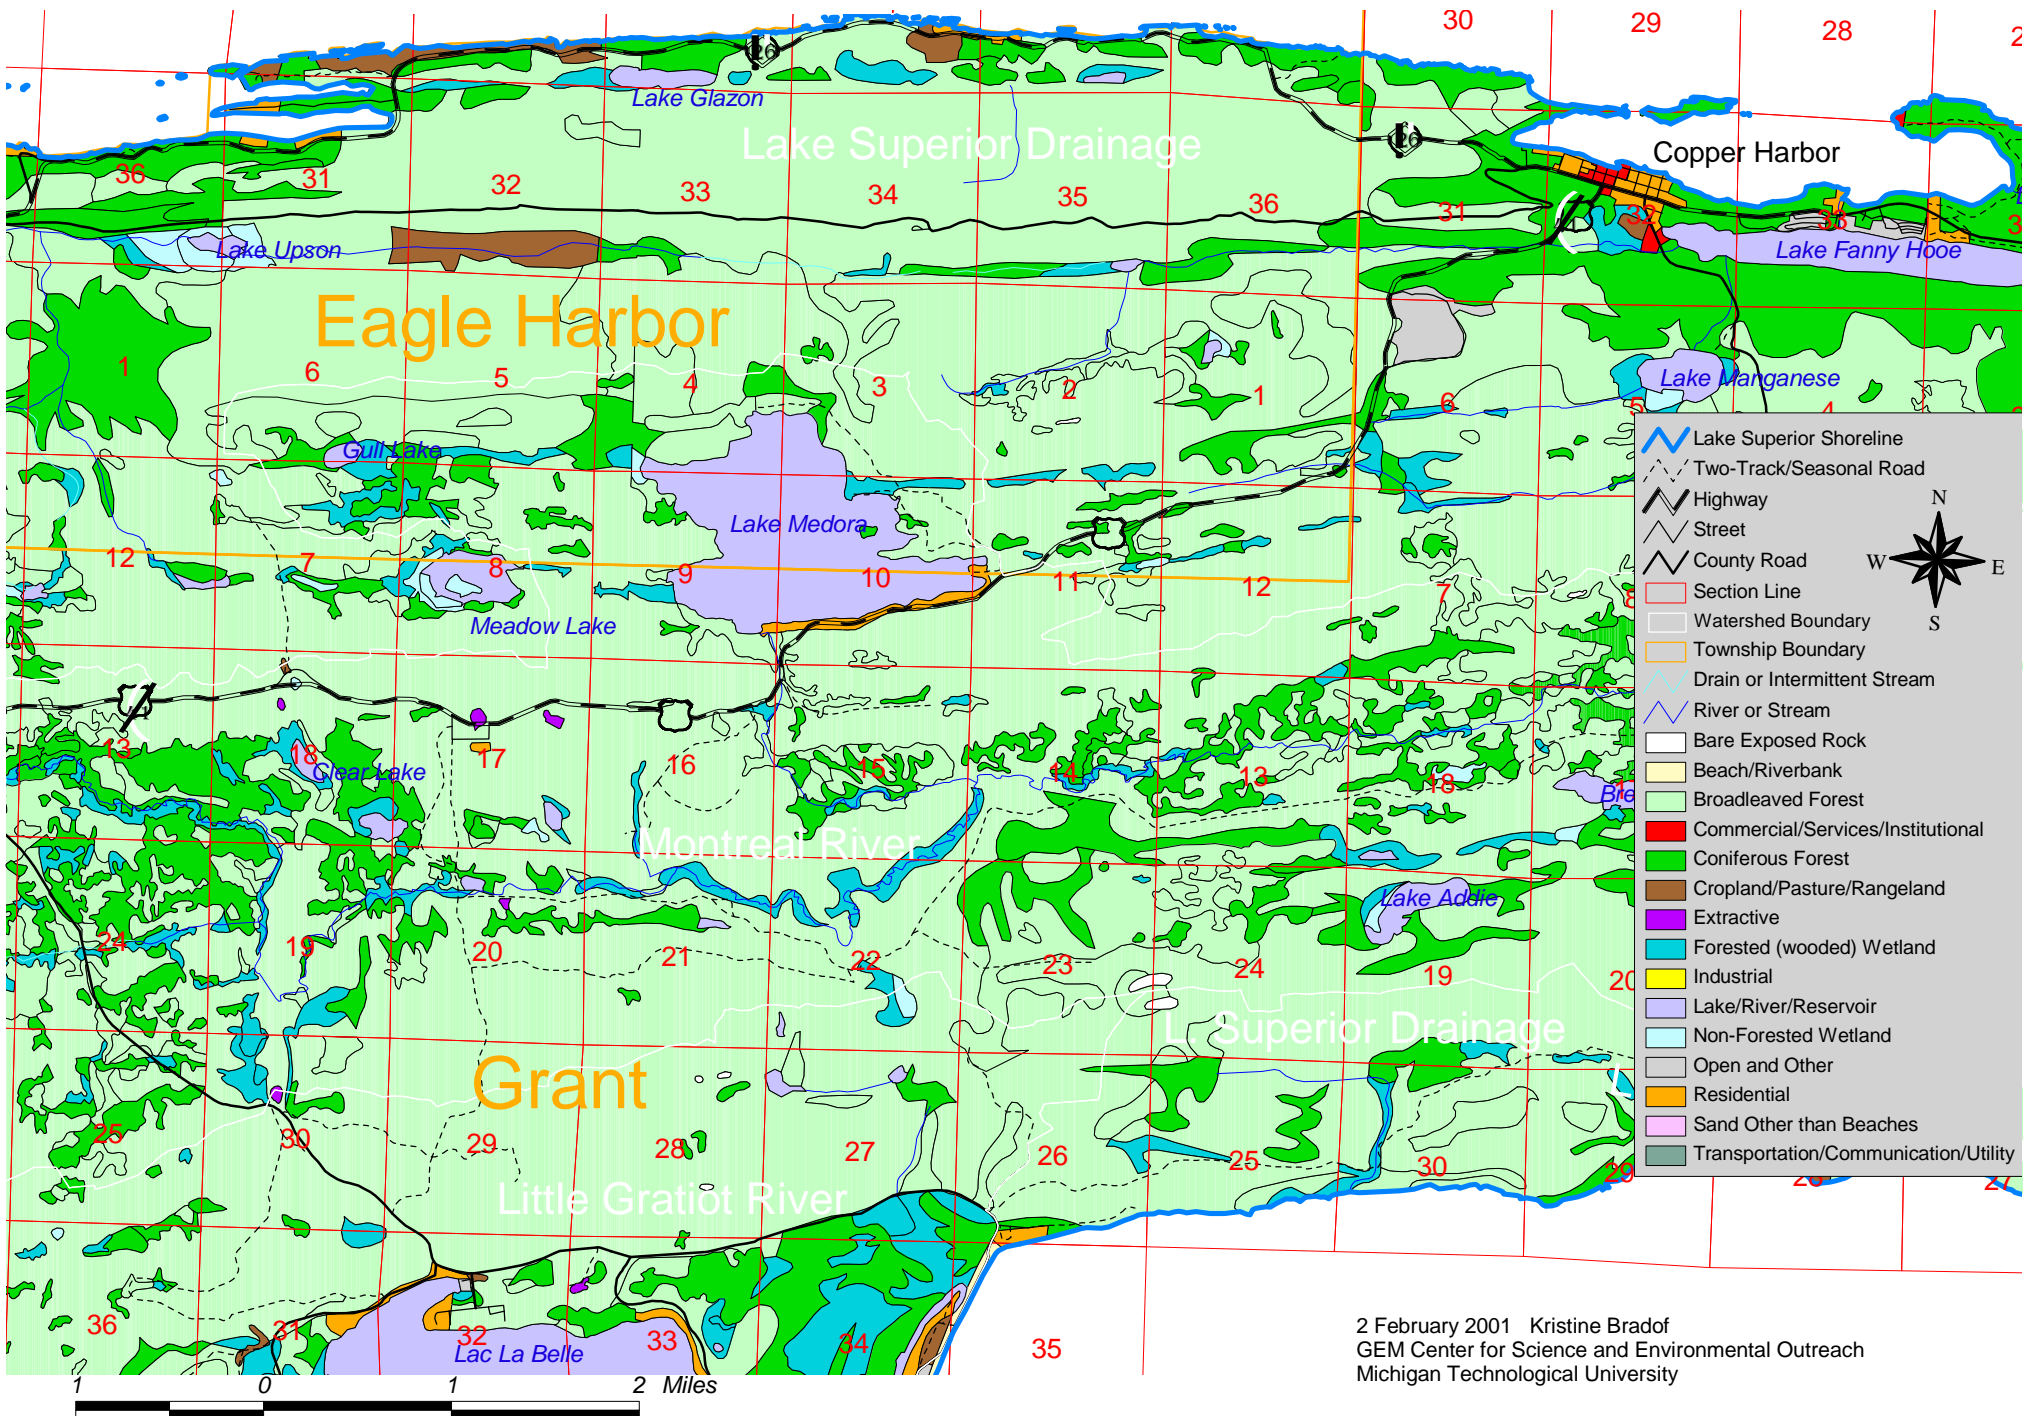

# Land Use/Cover, 1978, Eastern Eagle Harbor/Grant Townships

2 February 2001 Kristine Bradof  
 GEM Center for Science and Environmental Outreach  
 Michigan Technological University