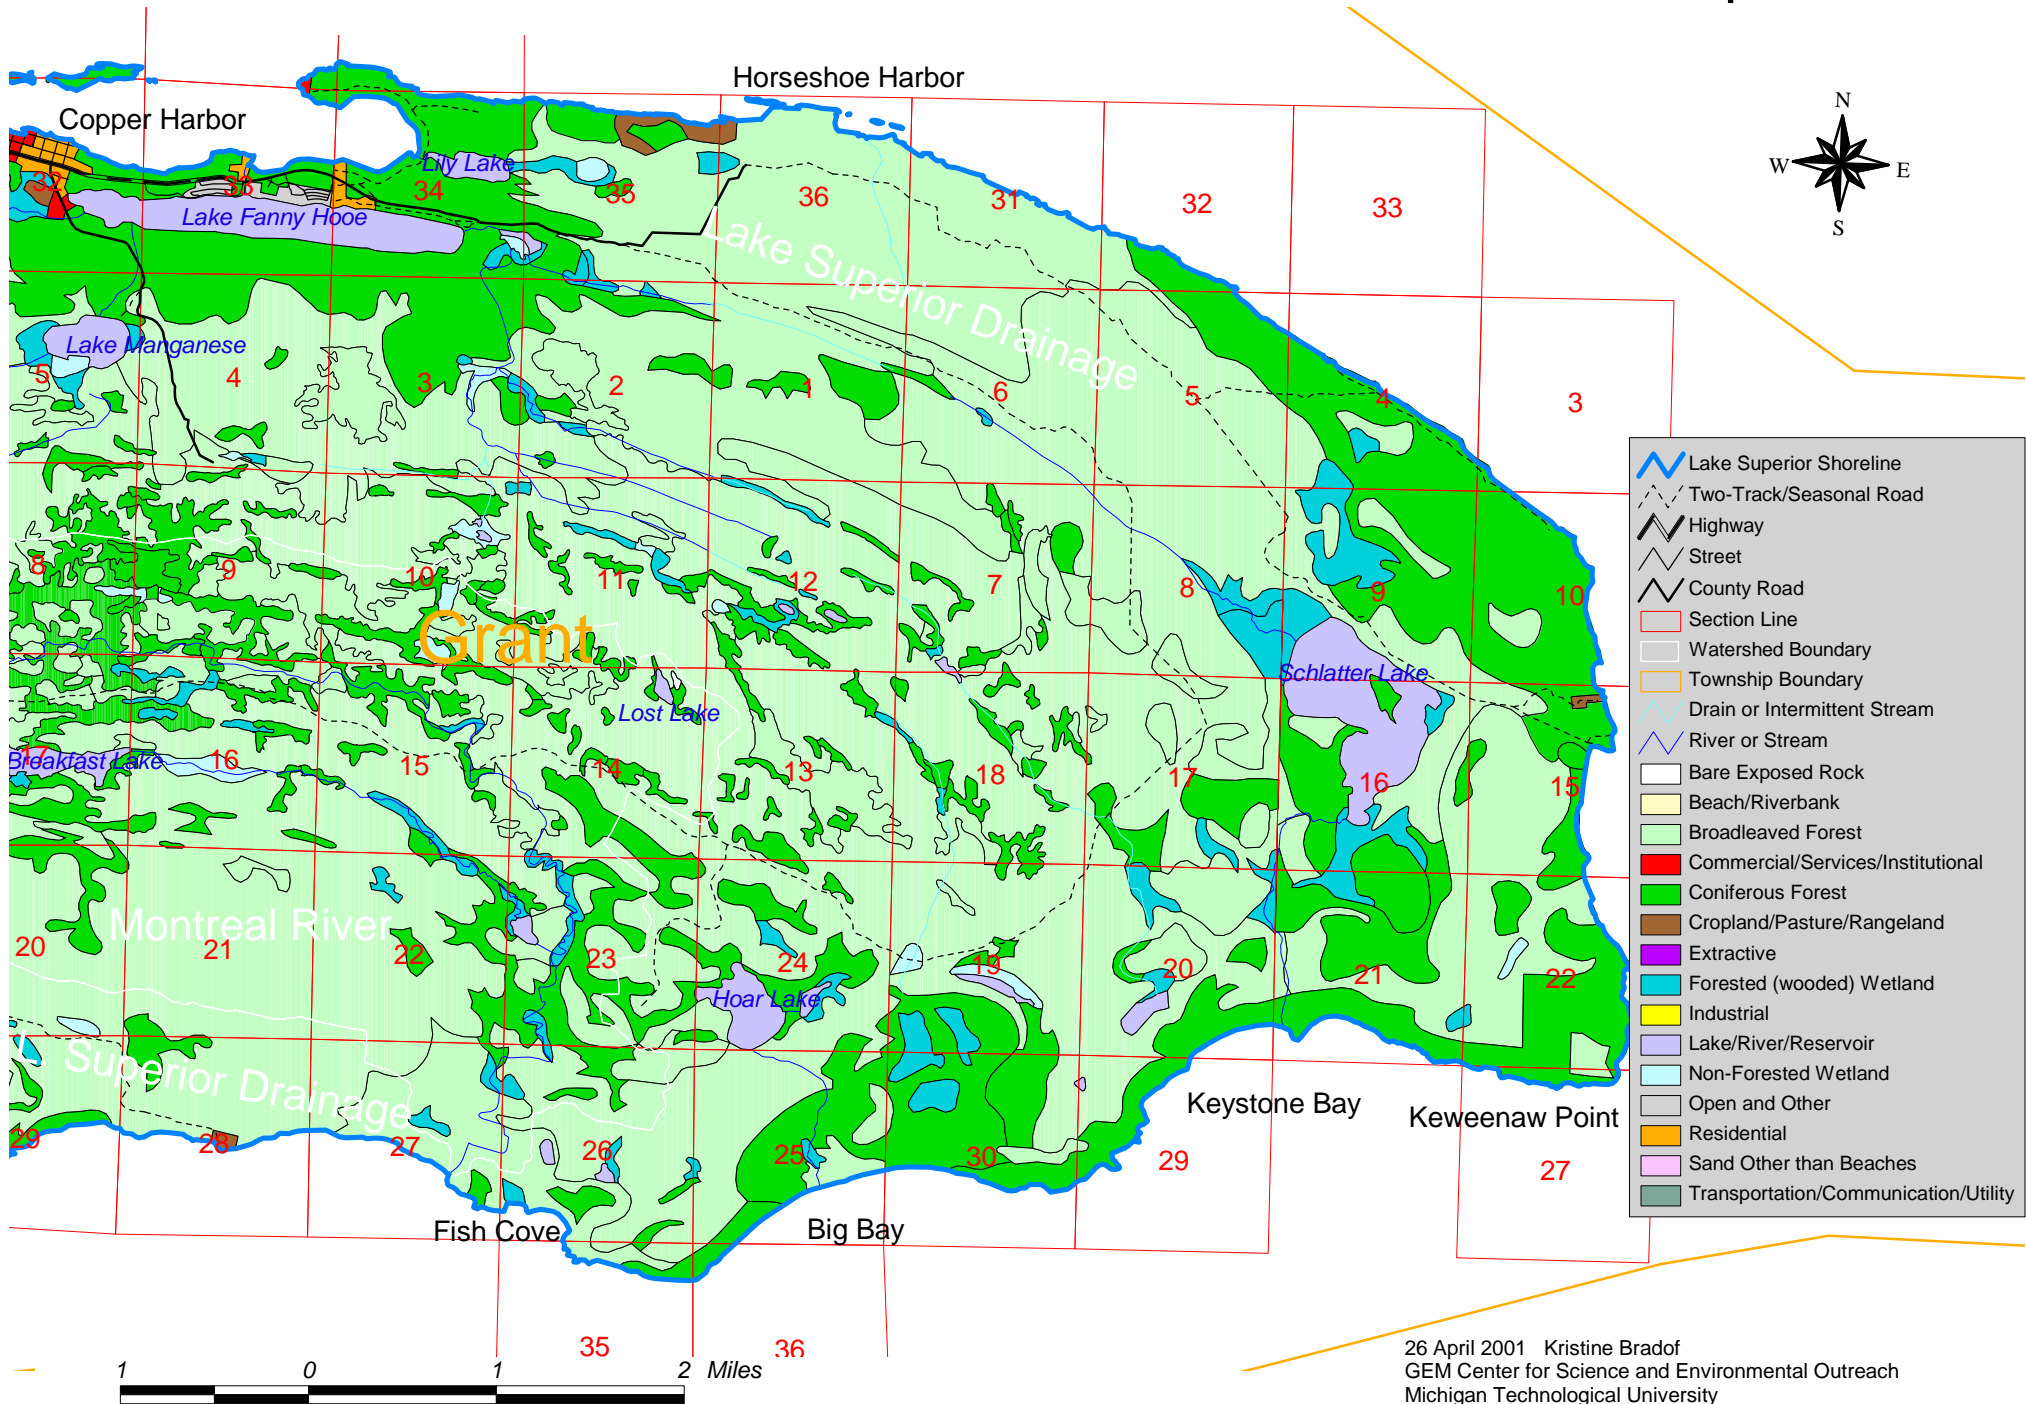

# Land Use/Cover, 1978, Eastern Grant Township

26 April 2001 Kristine Bradof  
 GEM Center for Science and Environmental Outreach  
 Michigan Technological University