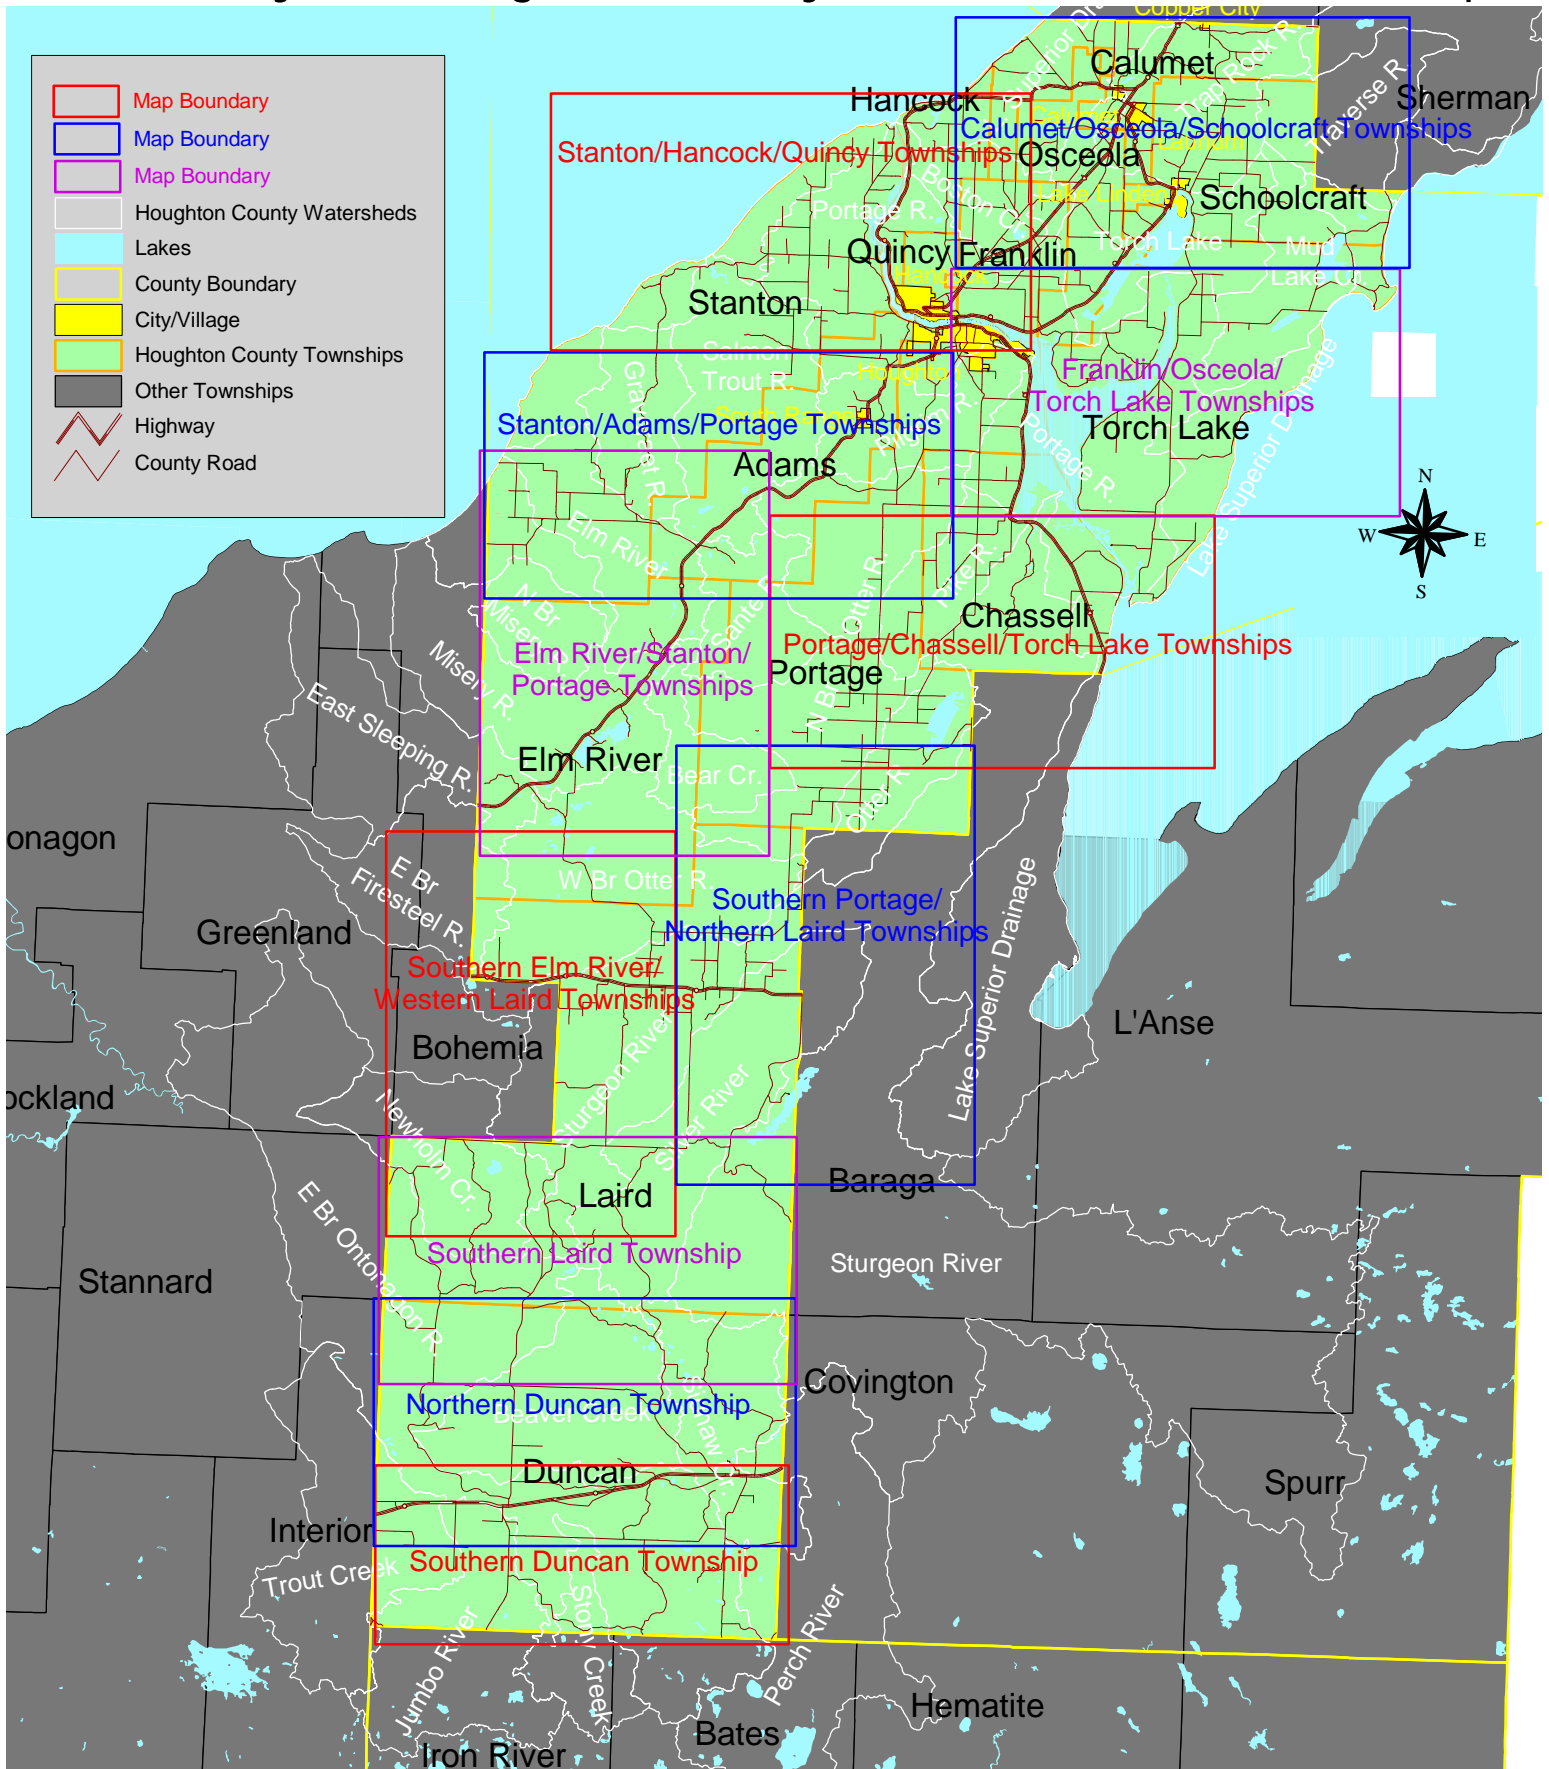

Locator Key for Houghton County 1978 Land Use/Cover Maps

23 March 2001 Kristine Bradof
 GEM Center for Science and Environmental Outreach
 Michigan Technological University