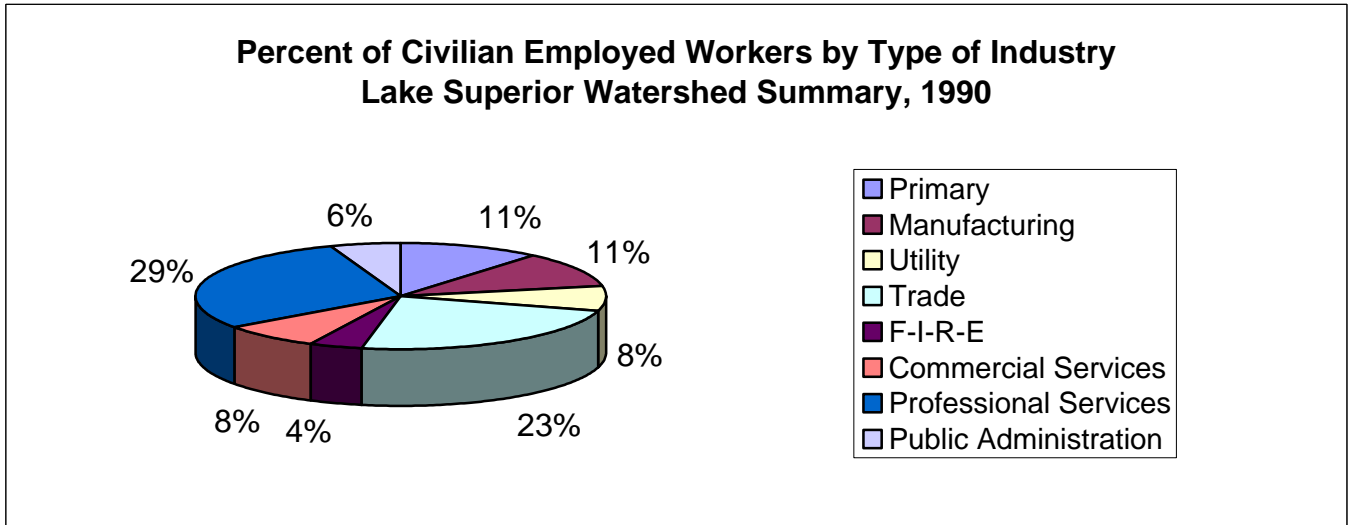

Fig. 4.9a. Workers by Type of Industry, Occupation, and Sector, Lake Superior Basin, 1990

See fig. 4.9b for category descriptions

Source: U.S. Census TIGER Census Block Groups mostly within the Lake Superior Watershed (540 Lake Superior Watershed CBGs from 19 counties in Michigan, Minnesota, and Wisconsin)