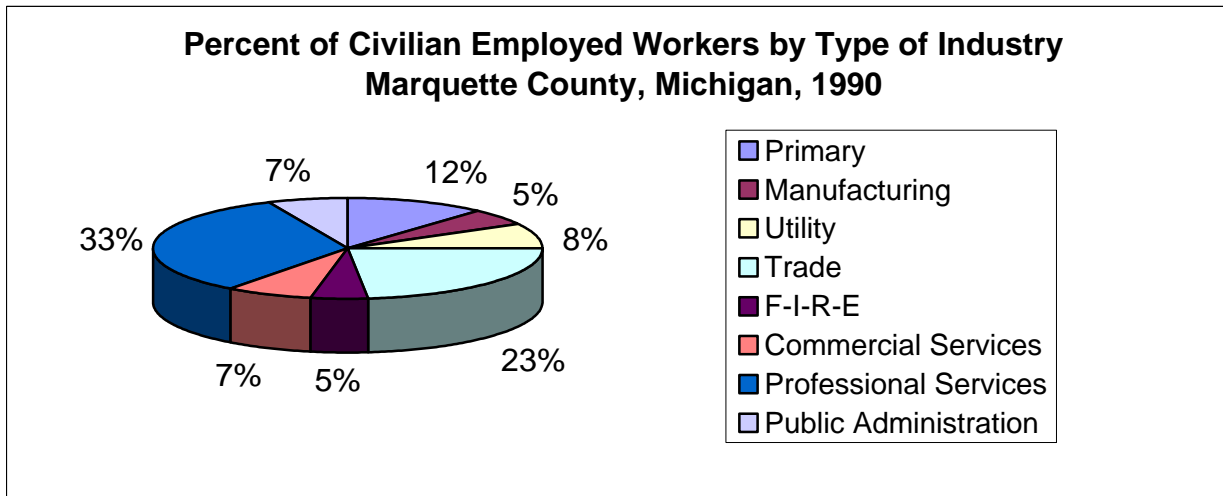

**Fig. 4.9k. Workers by Type of Industry, Occupation, and Sector, Marquette County, Michigan, 1990**

See fig. 4.9b for category descriptions

Source: U.S. Census TIGER Census Block Groups mostly within the Lake Superior Watershed (62 of 79 Marquette County CBGs)