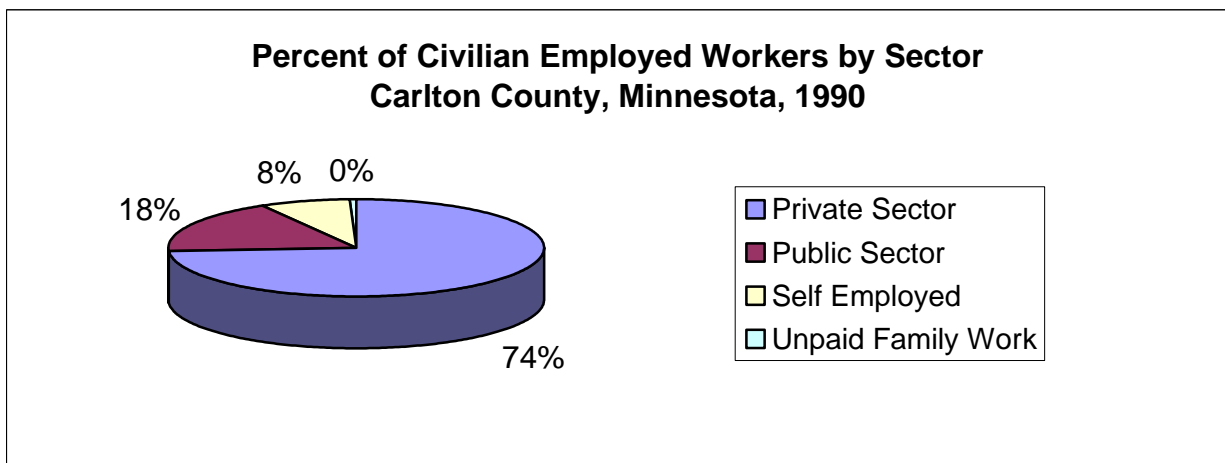

Fig. 4.9m. Workers by Type of Industry, Occupation, and Sector, Carlton County, Minnesota, 1990

See fig. 4.9b for category descriptions

Source: U.S. Census TIGER Census Block Groups mostly within the Lake Superior Watershed (21 of 29 Carlton County CBGs)