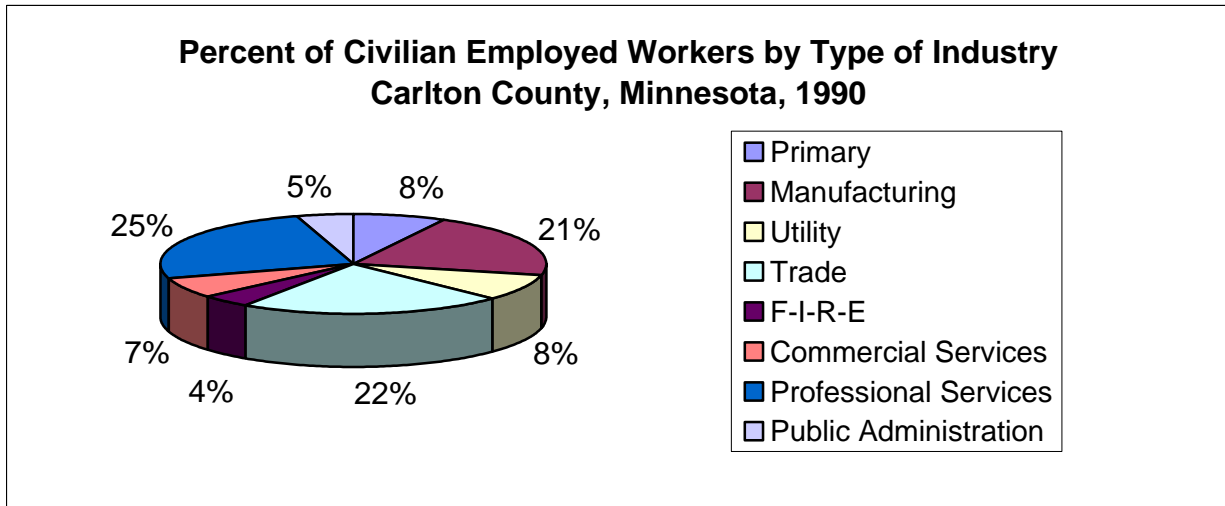

Fig. 4.9m. Workers by Type of Industry, Occupation, and Sector, Carlton County, Minnesota, 1990

See fig. 4.9b for category descriptions

Source: U.S. Census TIGER Census Block Groups mostly within the Lake Superior Watershed (21 of 29 Carlton County CBGs)