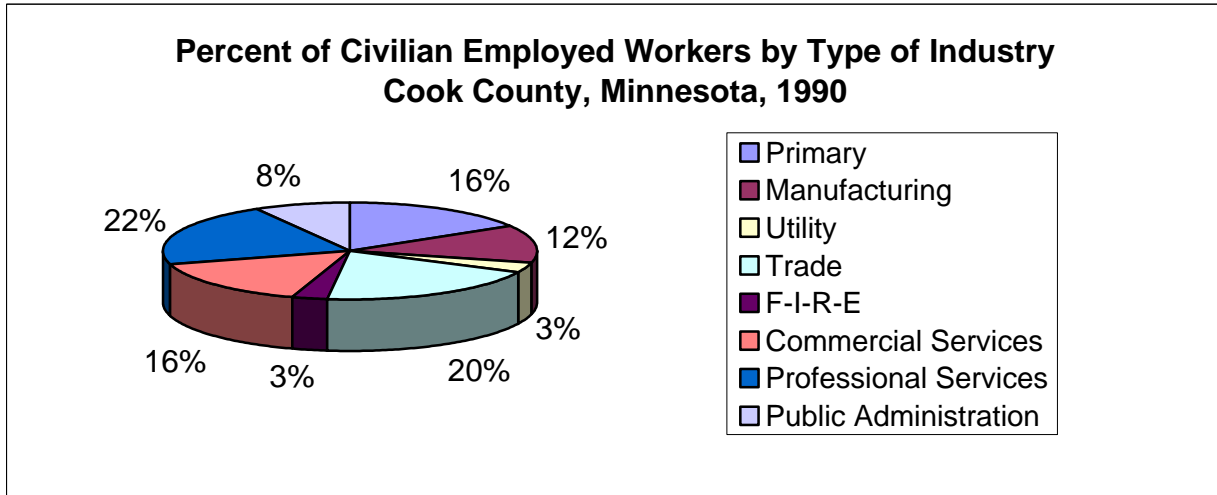

Fig. 4.9n. Workers by Type of Industry, Occupation, and Sector, Cook County, Minnesota, 1990

See fig. 4.9b for category descriptions

Source: U.S. Census TIGER Census Block Groups mostly within the Lake Superior Watershed (11 of 13 Cook County CBGs)