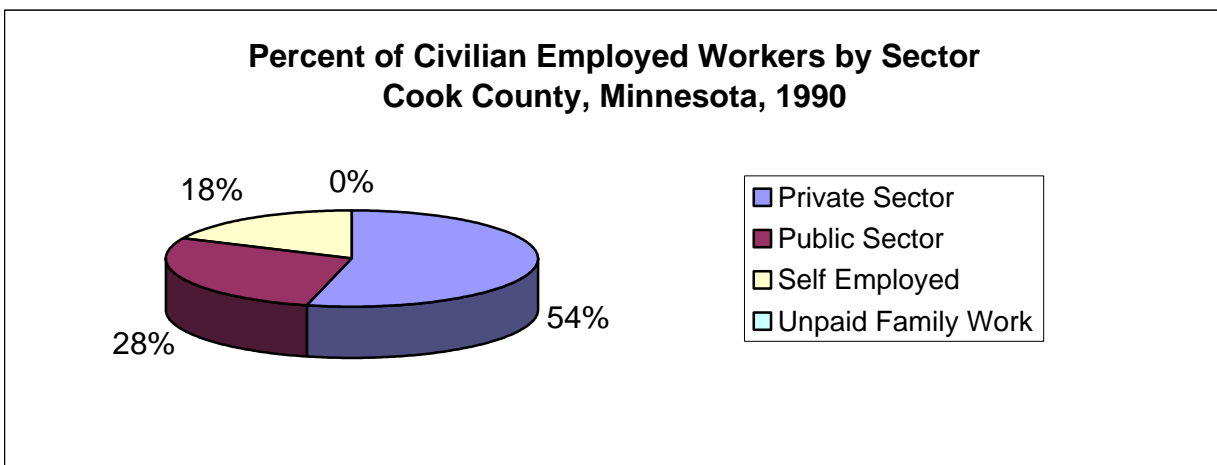

Fig. 4.9n. Workers by Type of Industry, Occupation, and Sector, Cook County, Minnesota, 1990

See fig. 4.9b for category descriptions

Source: U.S. Census TIGER Census Block Groups mostly within the Lake Superior Watershed (11 of 13 Cook County CBGs)