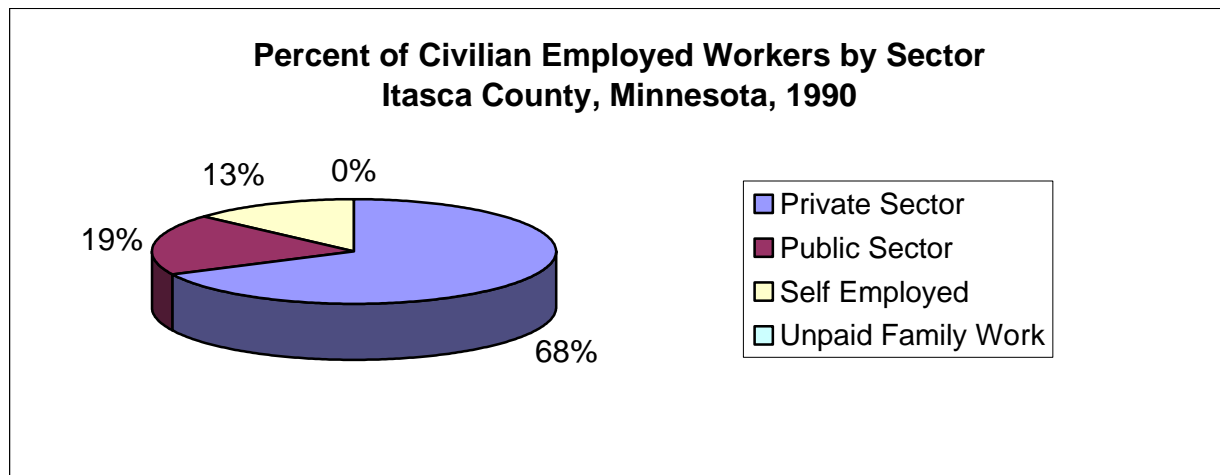

**Fig. 4.9o. Workers by Type of Industry, Occupation, and Sector, Itasca County, Minnesota, 1990**

See fig. 4.9b for category descriptions

Source: U.S. Census TIGER Census Block Groups mostly within the Lake Superior Watershed (1 of 57 Itasca County CBGs)