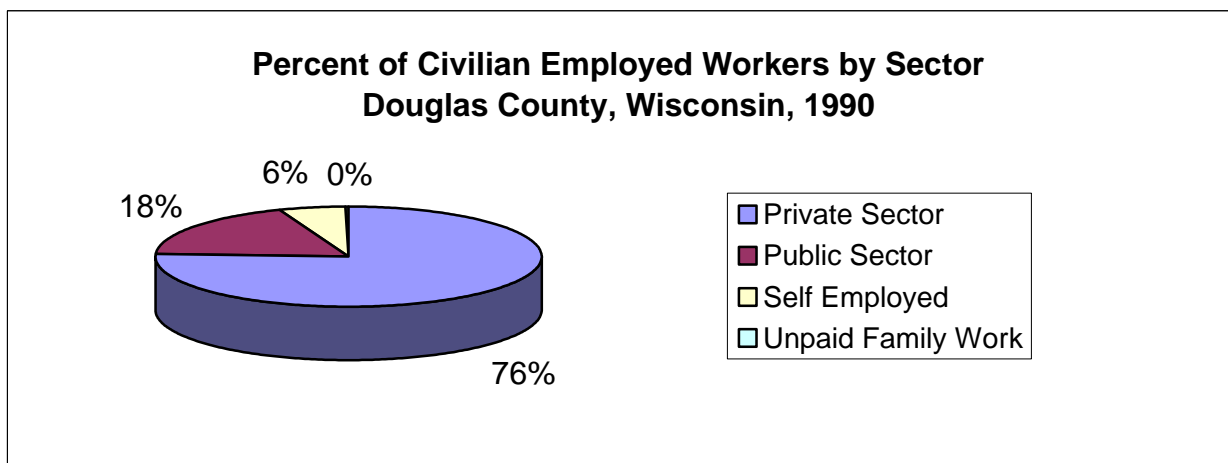

Fig. 4.9t. Workers by Type of Industry, Occupation, and Sector, Douglas County, Wisconsin, 1990

See fig. 4.9b for category descriptions

Source: U.S. Census TIGER Census Block Groups mostly within the Lake Superior Watershed (58 of 65 Douglas County CBGs)