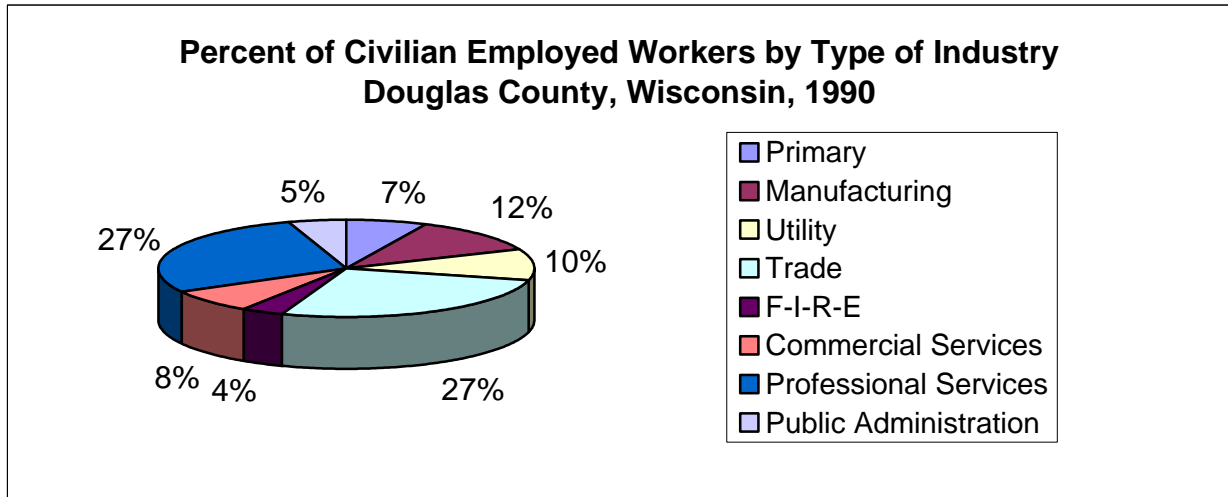

Fig. 4.9t. Workers by Type of Industry, Occupation, and Sector, Douglas County, Wisconsin, 1990

See fig. 4.9b for category descriptions

Source: U.S. Census TIGER Census Block Groups mostly within the Lake Superior Watershed (58 of 65 Douglas County CBGs)