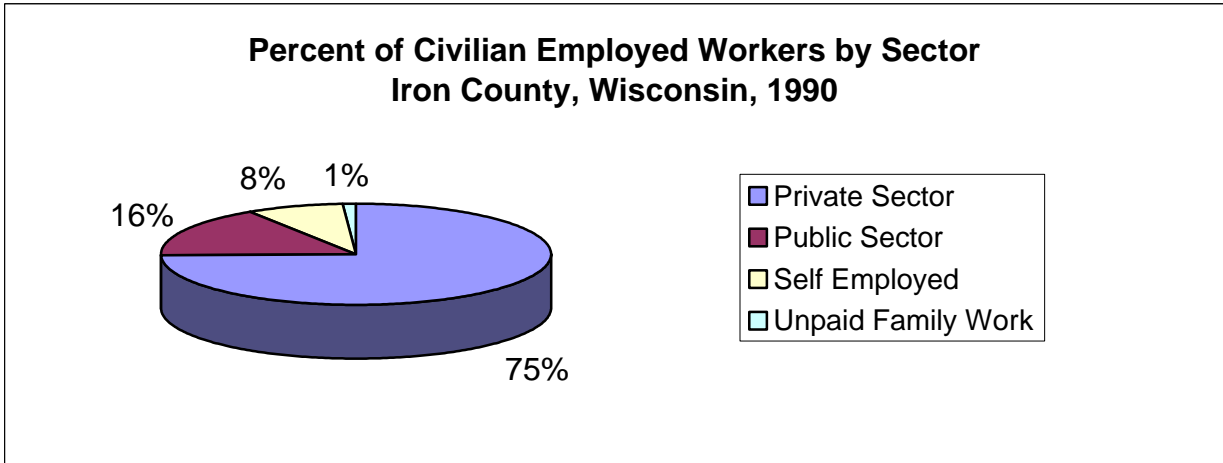

Fig. 4.9u. Workers by Type of Industry, Occupation, and Sector, Iron County, Wisconsin, 1990

See fig. 4.9b for category descriptions

Source: U.S. Census TIGER Census Block Groups mostly within the Lake Superior Watershed (8 of 14 Iron County CBGs)