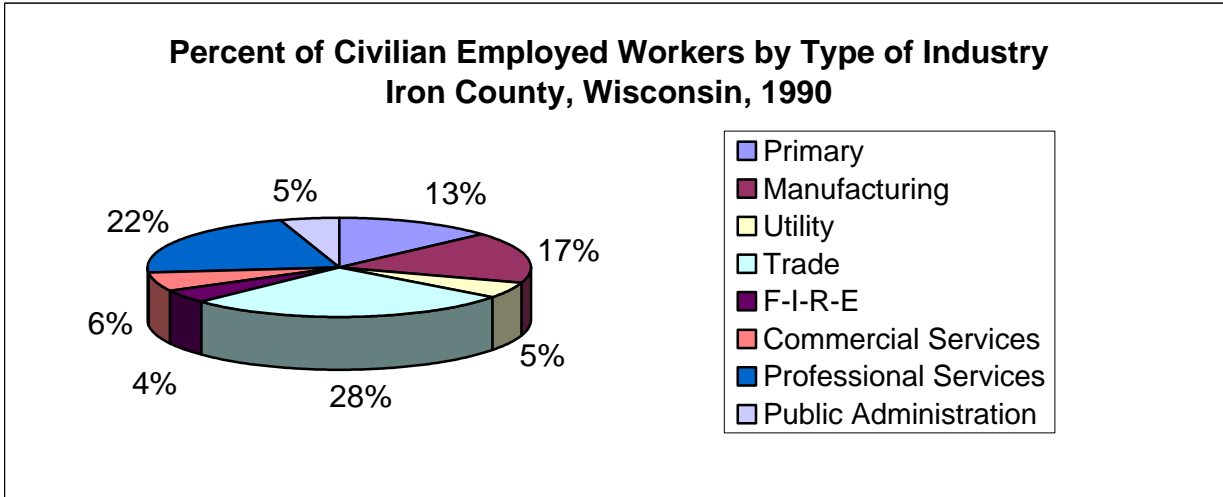

Fig. 4.9u. Workers by Type of Industry, Occupation, and Sector, Iron County, Wisconsin, 1990

See fig. 4.9b for category descriptions

Source: U.S. Census TIGER Census Block Groups mostly within the Lake Superior Watershed (8 of 14 Iron County CBGs)