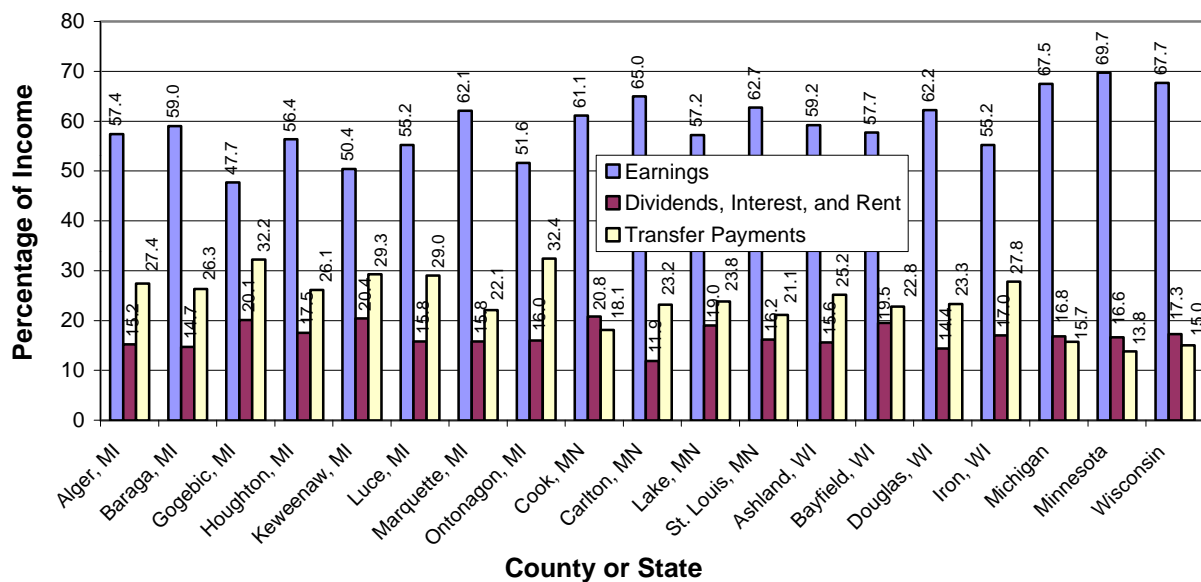

Fig. 4.10a. Personal Income, U.S. Lake Superior Basin Counties 1987

Source: U.S. Bureau of Economic Analysis "BEAfacts"

GEM Center for Science and Environmental Outreach, Michigan Technological University, July 2000

Fig. 4.10b. Personal Income, U.S. Lake Superior Basin Counties, 1997

Source: U.S. Bureau of Economic Analysis "BEAfacts"

GEM Center for Science and Environmental Outreach, Michigan Technological University, July 2000