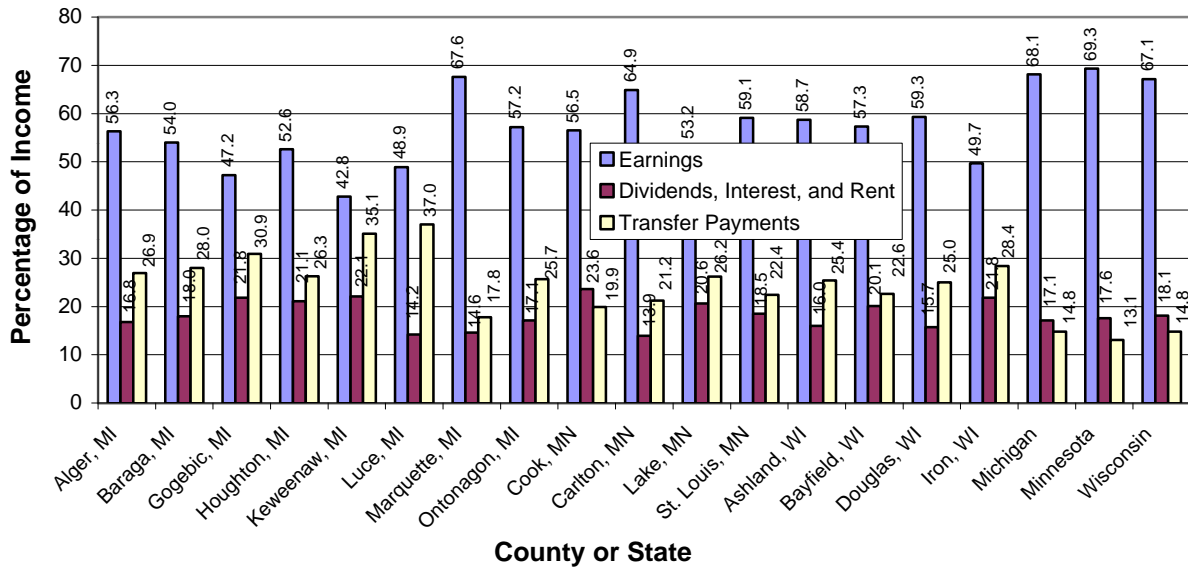

Fig. 4.10a. Personal Income, U.S. Lake Superior Basin Counties 1987

Source: U.S. Bureau of Economic Analysis "BEAfacts"

GEM Center for Science and Environmental Outreach, Michigan Technological University, July 2000

Fig. 4.10b. Personal Income, U.S. Lake Superior Basin Counties, 1997

Source: U.S. Bureau of Economic Analysis "BEAfacts"

GEM Center for Science and Environmental Outreach, Michigan Technological University, July 2000