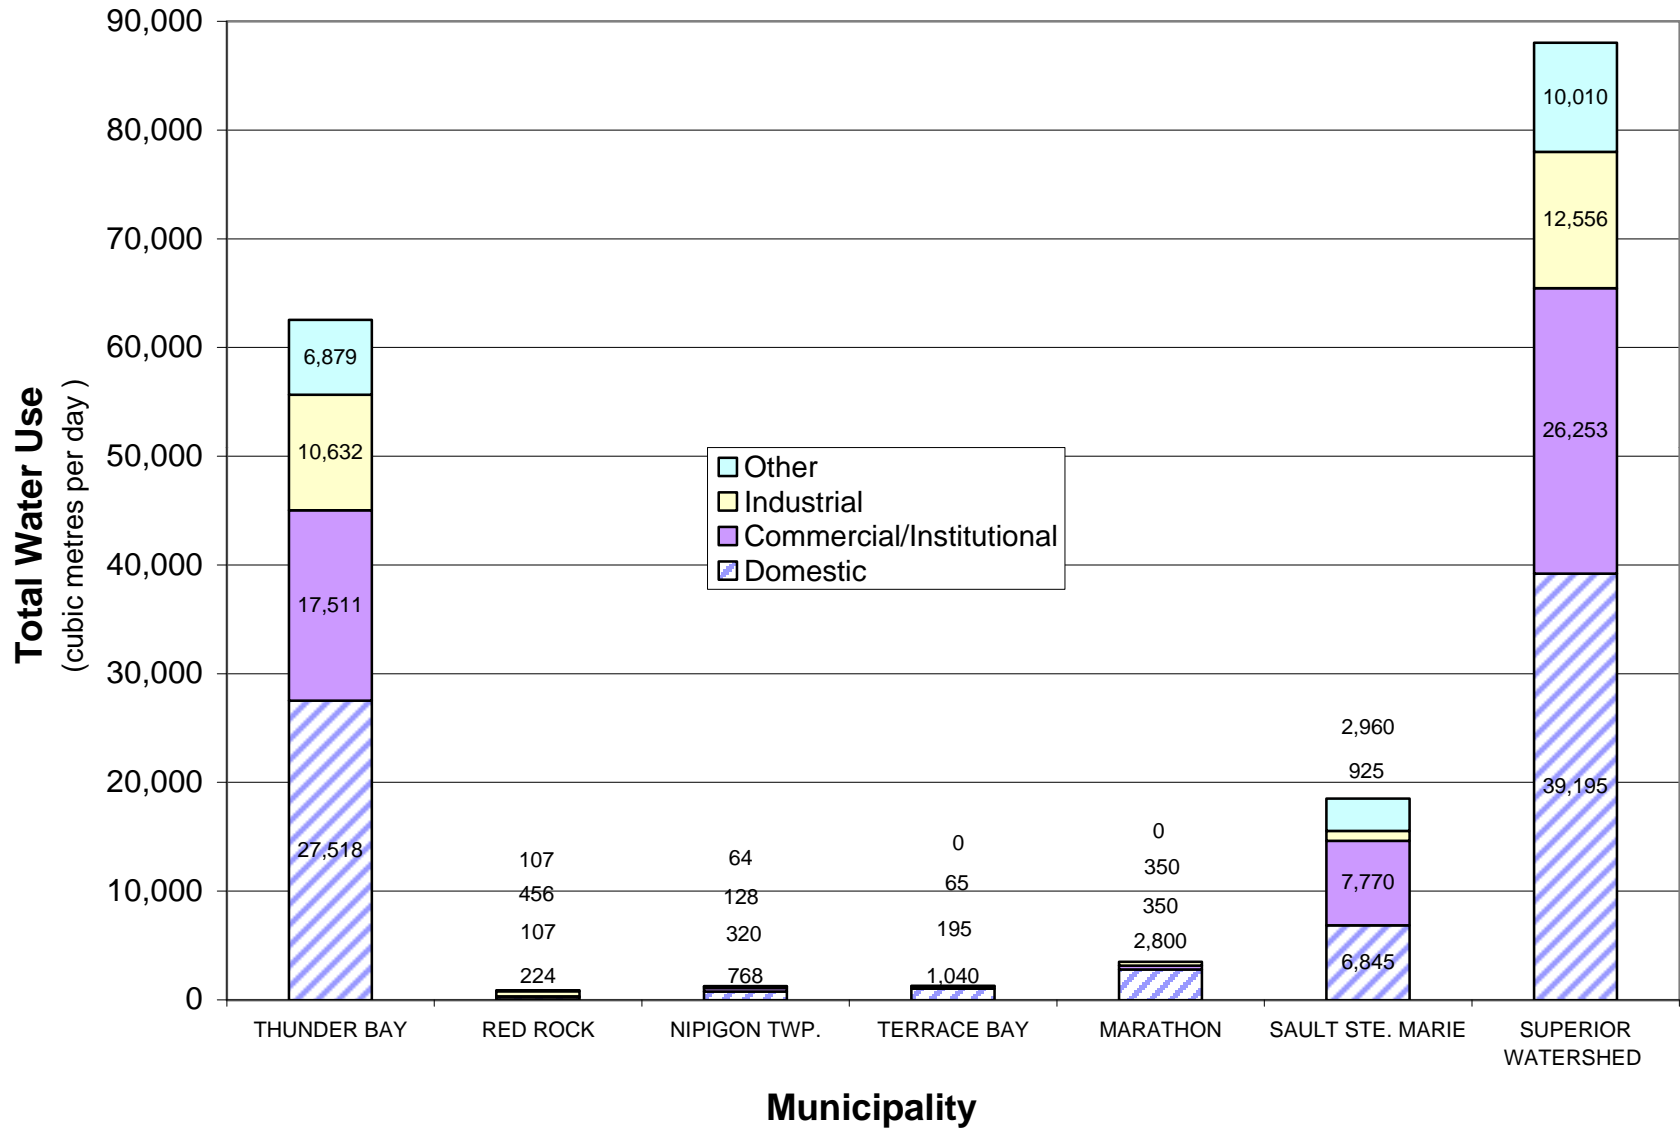

**Fig. 4.18w. Average Daily Water Use by Category, 1996  
Ontario Lake Superior Basin Municipalities**

Source: Environment Canada Municipal Water-Use Database, 1996  
GEM Center for Science and Environmental Outreach, Michigan Technological University, June 2000