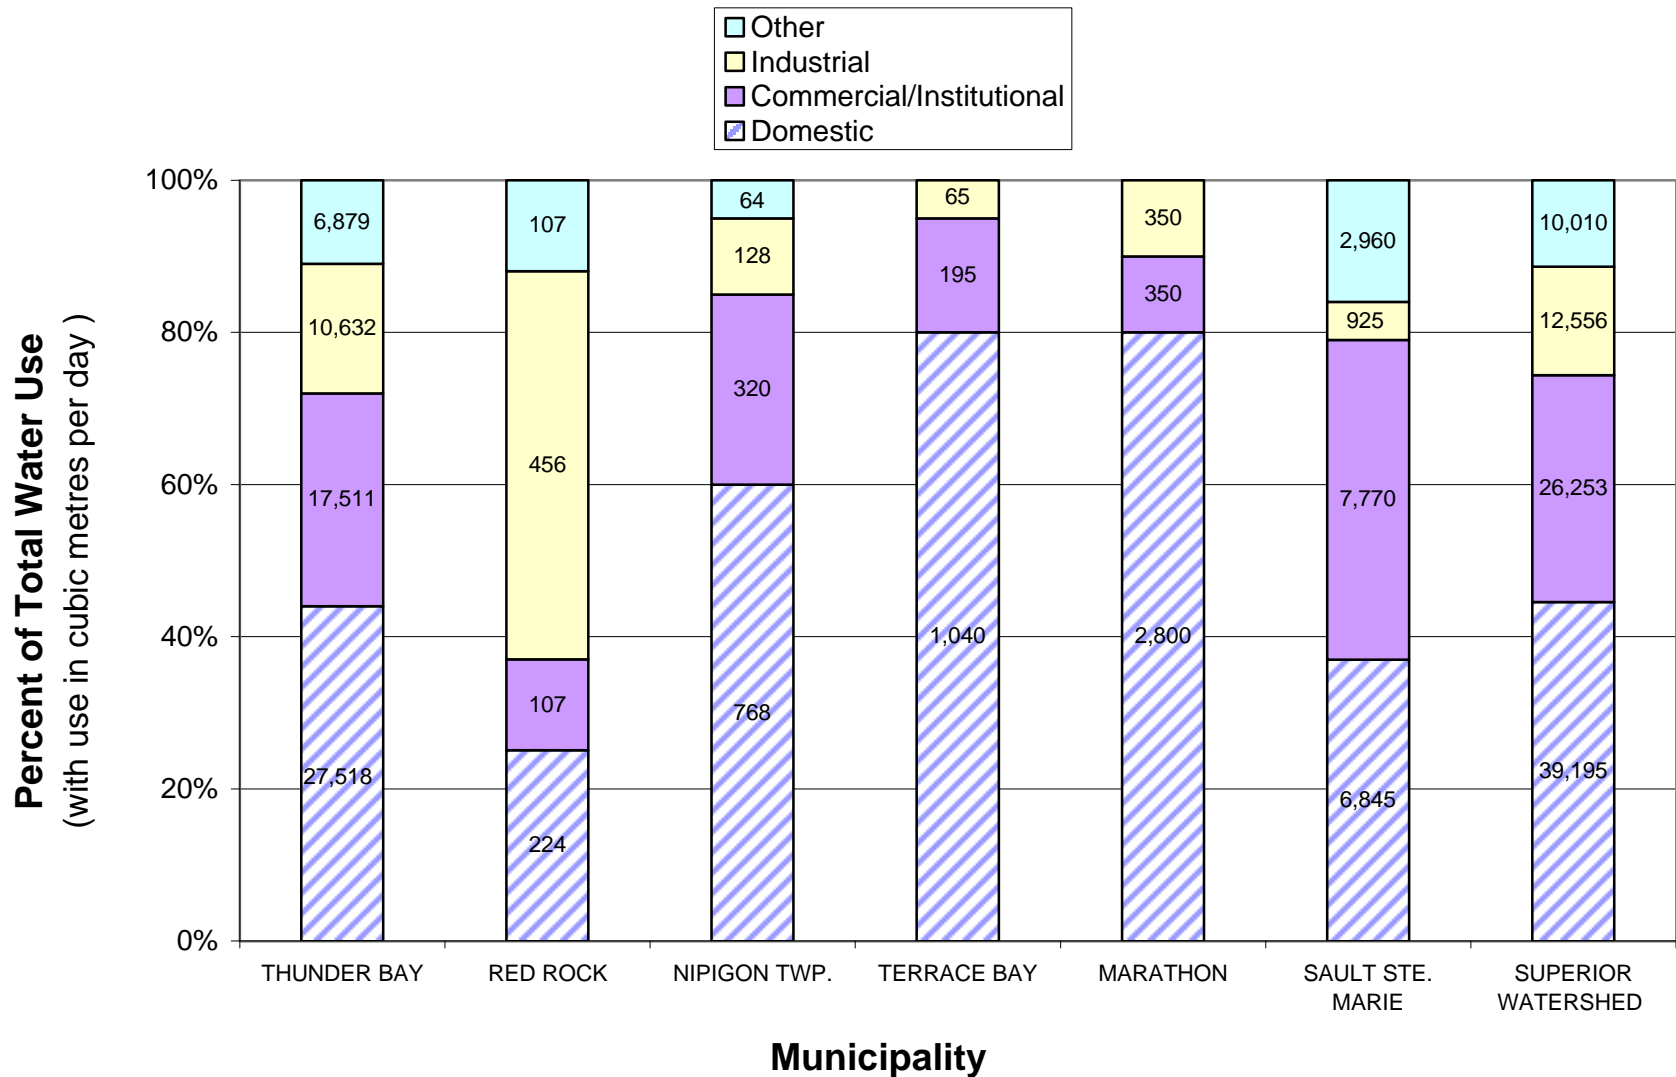

**Fig. 4.18x. Percentage of Average Daily Water Use by Category, 1996  
Ontario Lake Superior Basin Municipalities**

Source: Environment Canada Municipal Water-Use Database, 1996  
GEM Center for Science and Environmental Outreach, Michigan Technological University, June 2000