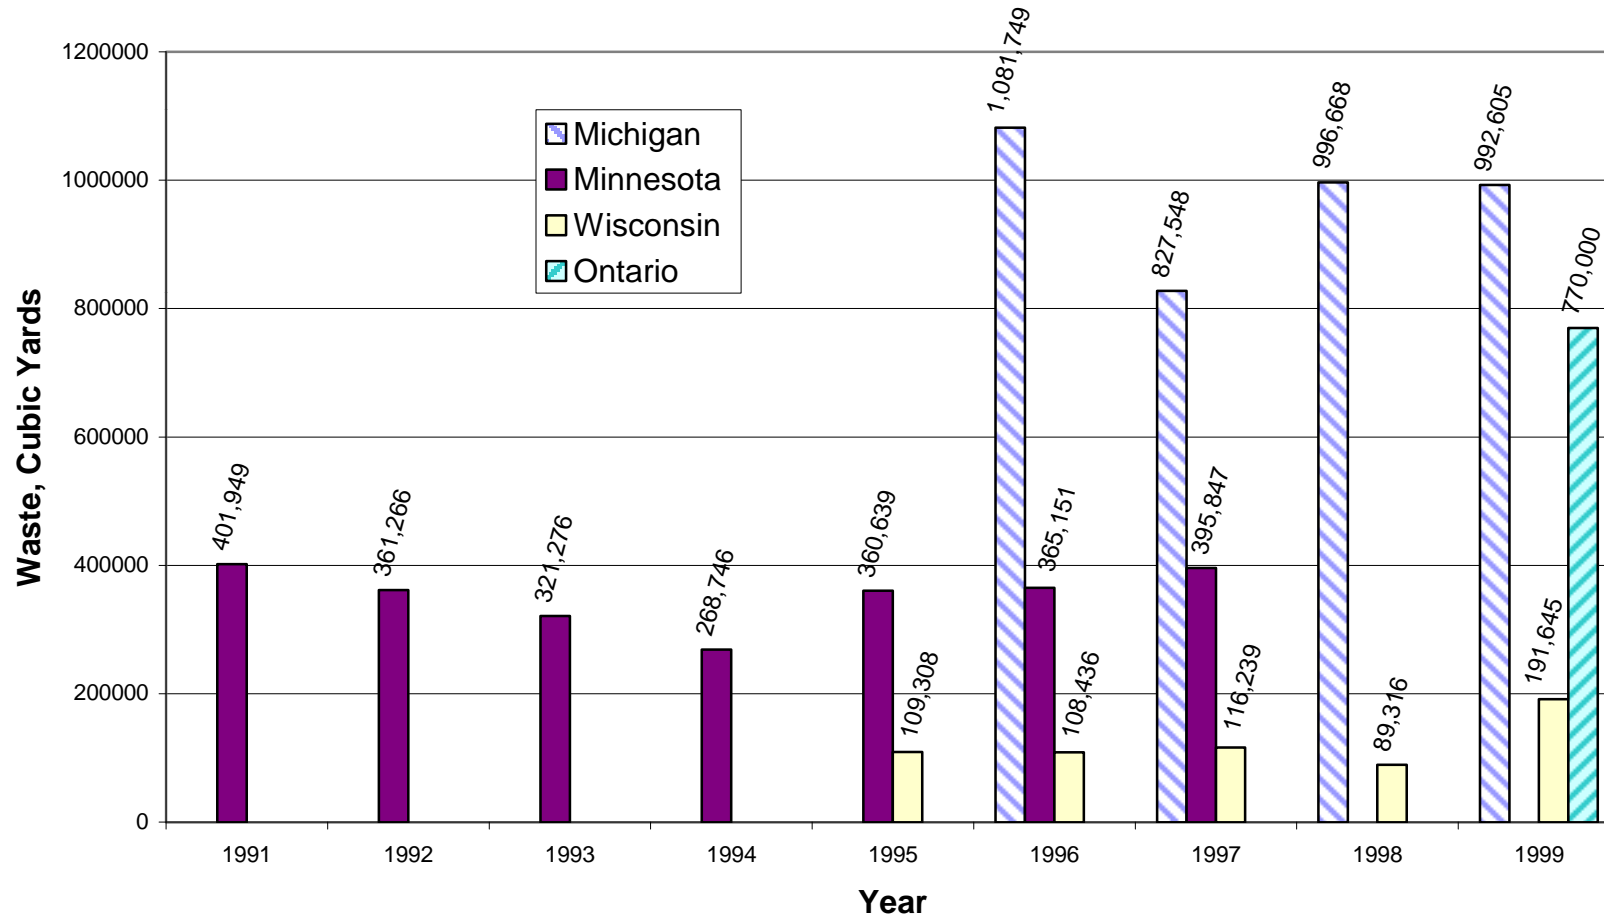

## Fig. 4.20. Solid Waste Disposed by Landfill or Incinerator U.S. Lake Superior Basin

Sources: Michigan Department of Environmental Quality, Waste Management Division; Minnesota Office of Environmental Assistance, 1998 SCORE Report; Wisconsin Department of Natural Resources; Ontario Ministry of the Environment, Waste Management Policy Branch

GEM Center for Science and Environmental Outreach, Michigan Technological University, September 2000