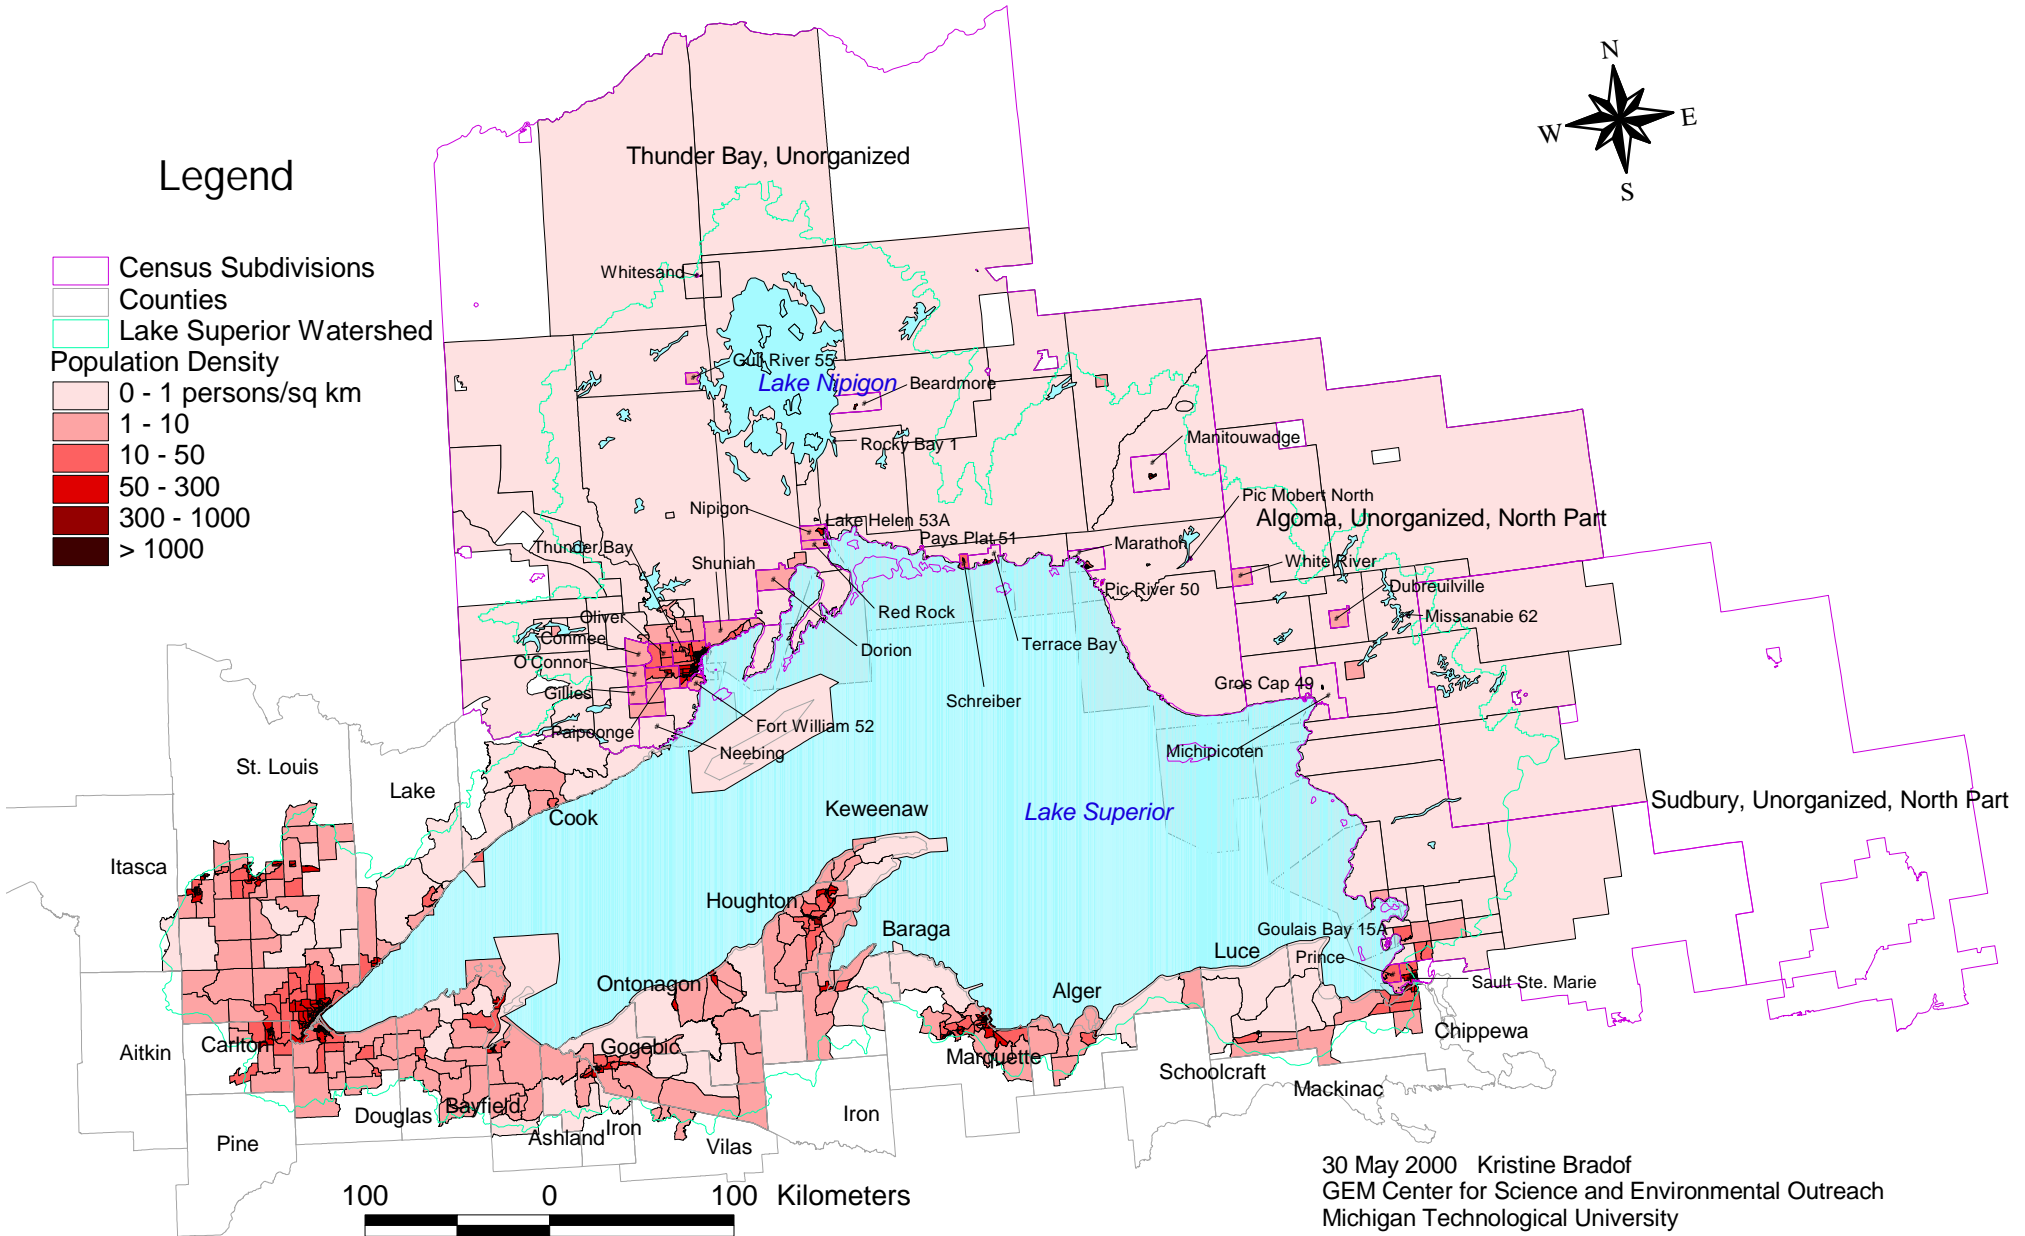

Population Density, Lake Superior Watershed, 1990-91

Data Sources: U.S. Census TIGER 1990 census block group and Statistics Canada 1991 census enumeration area demographics;
U.S. Geological Survey and Natural Resources Canada watershed boundaries.