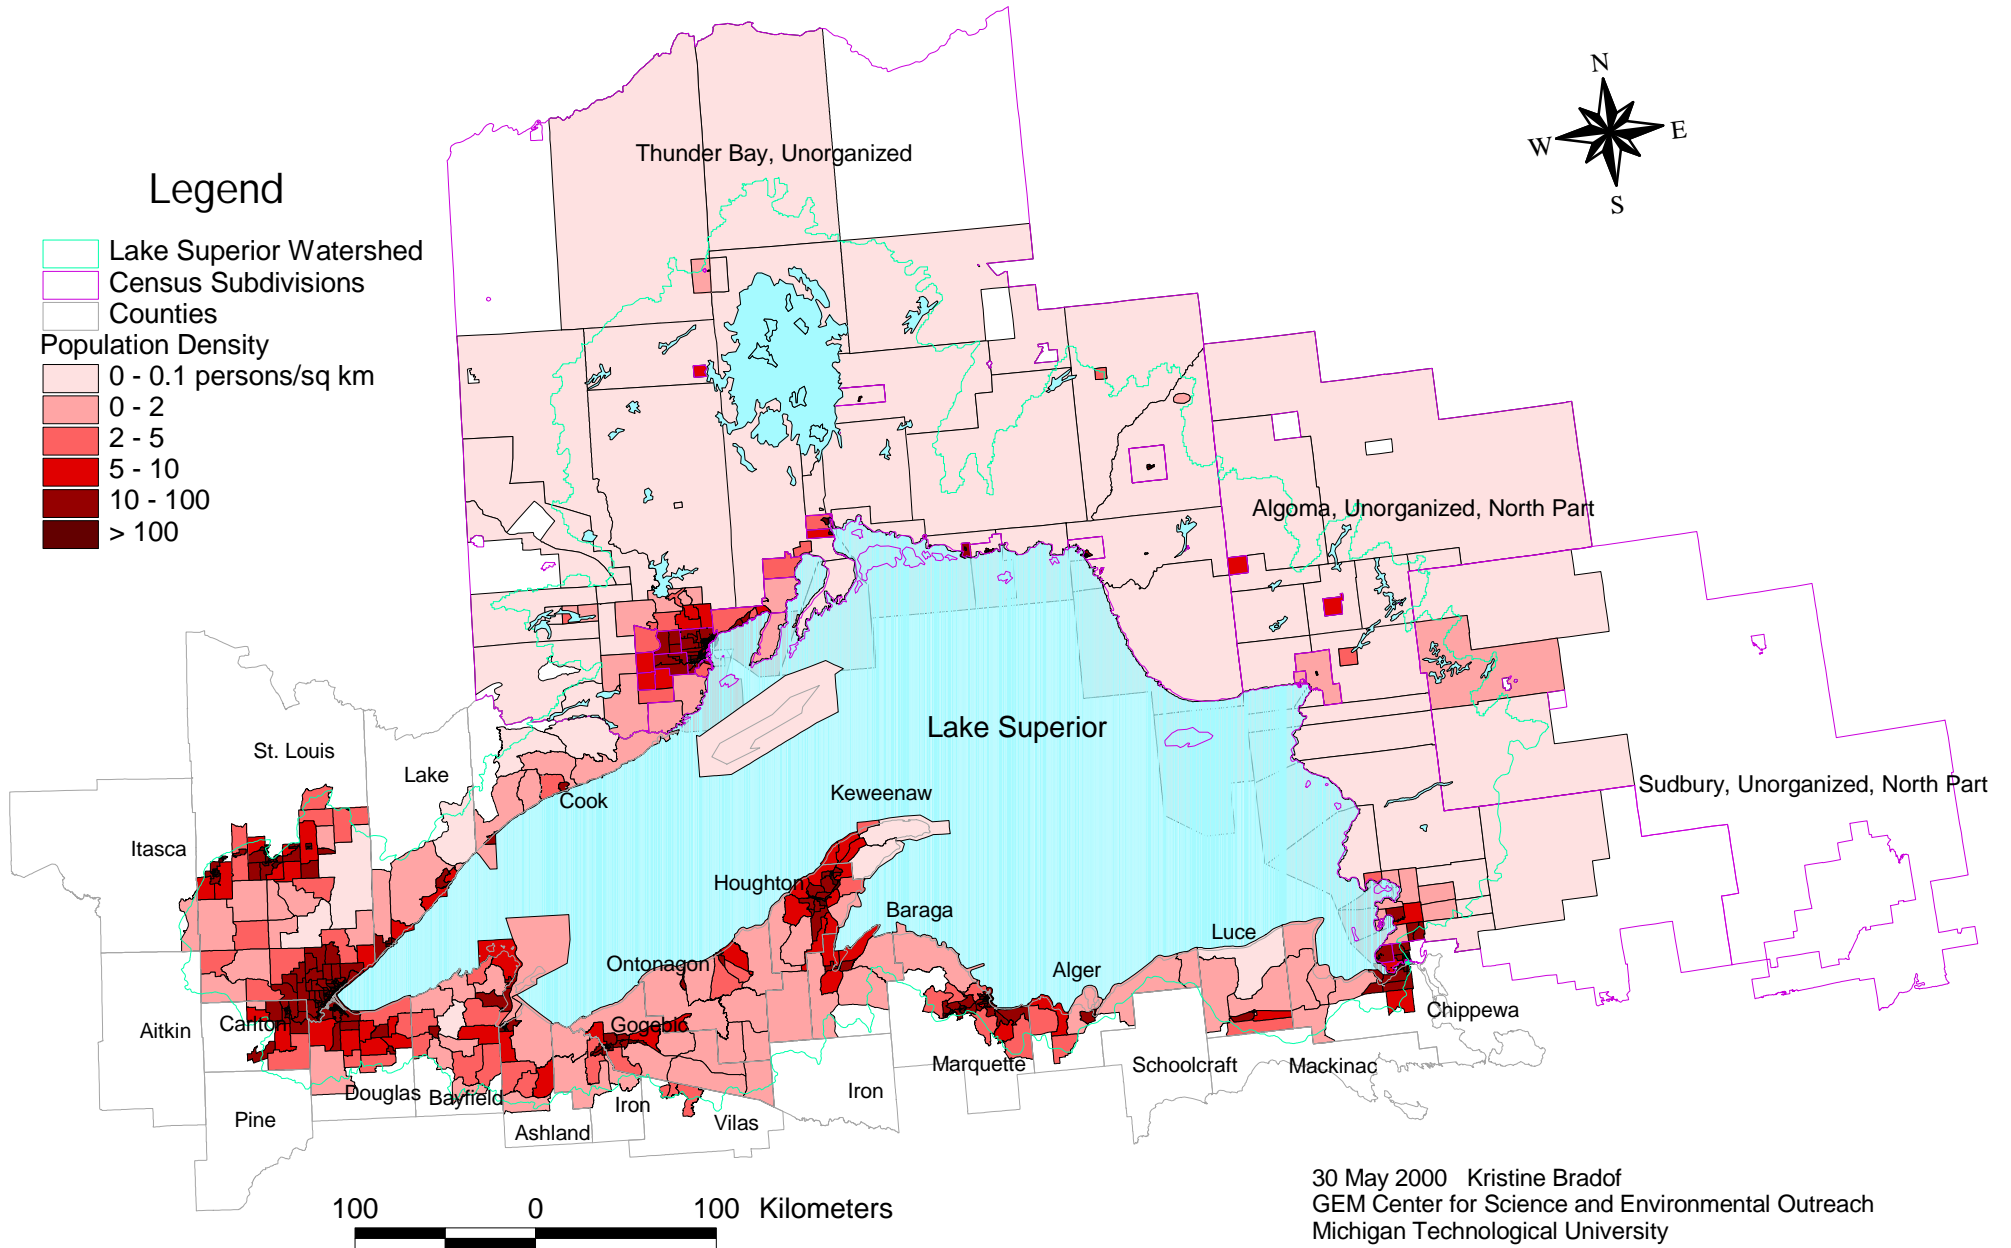

Population Density, Lake Superior Watershed, 1990-91

Data Sources: U.S. Census TIGER 1990 census block group and Statistics Canada 1991 census enumeration area demographics;
U.S. Geological Survey and Natural Resources Canada watershed boundaries.