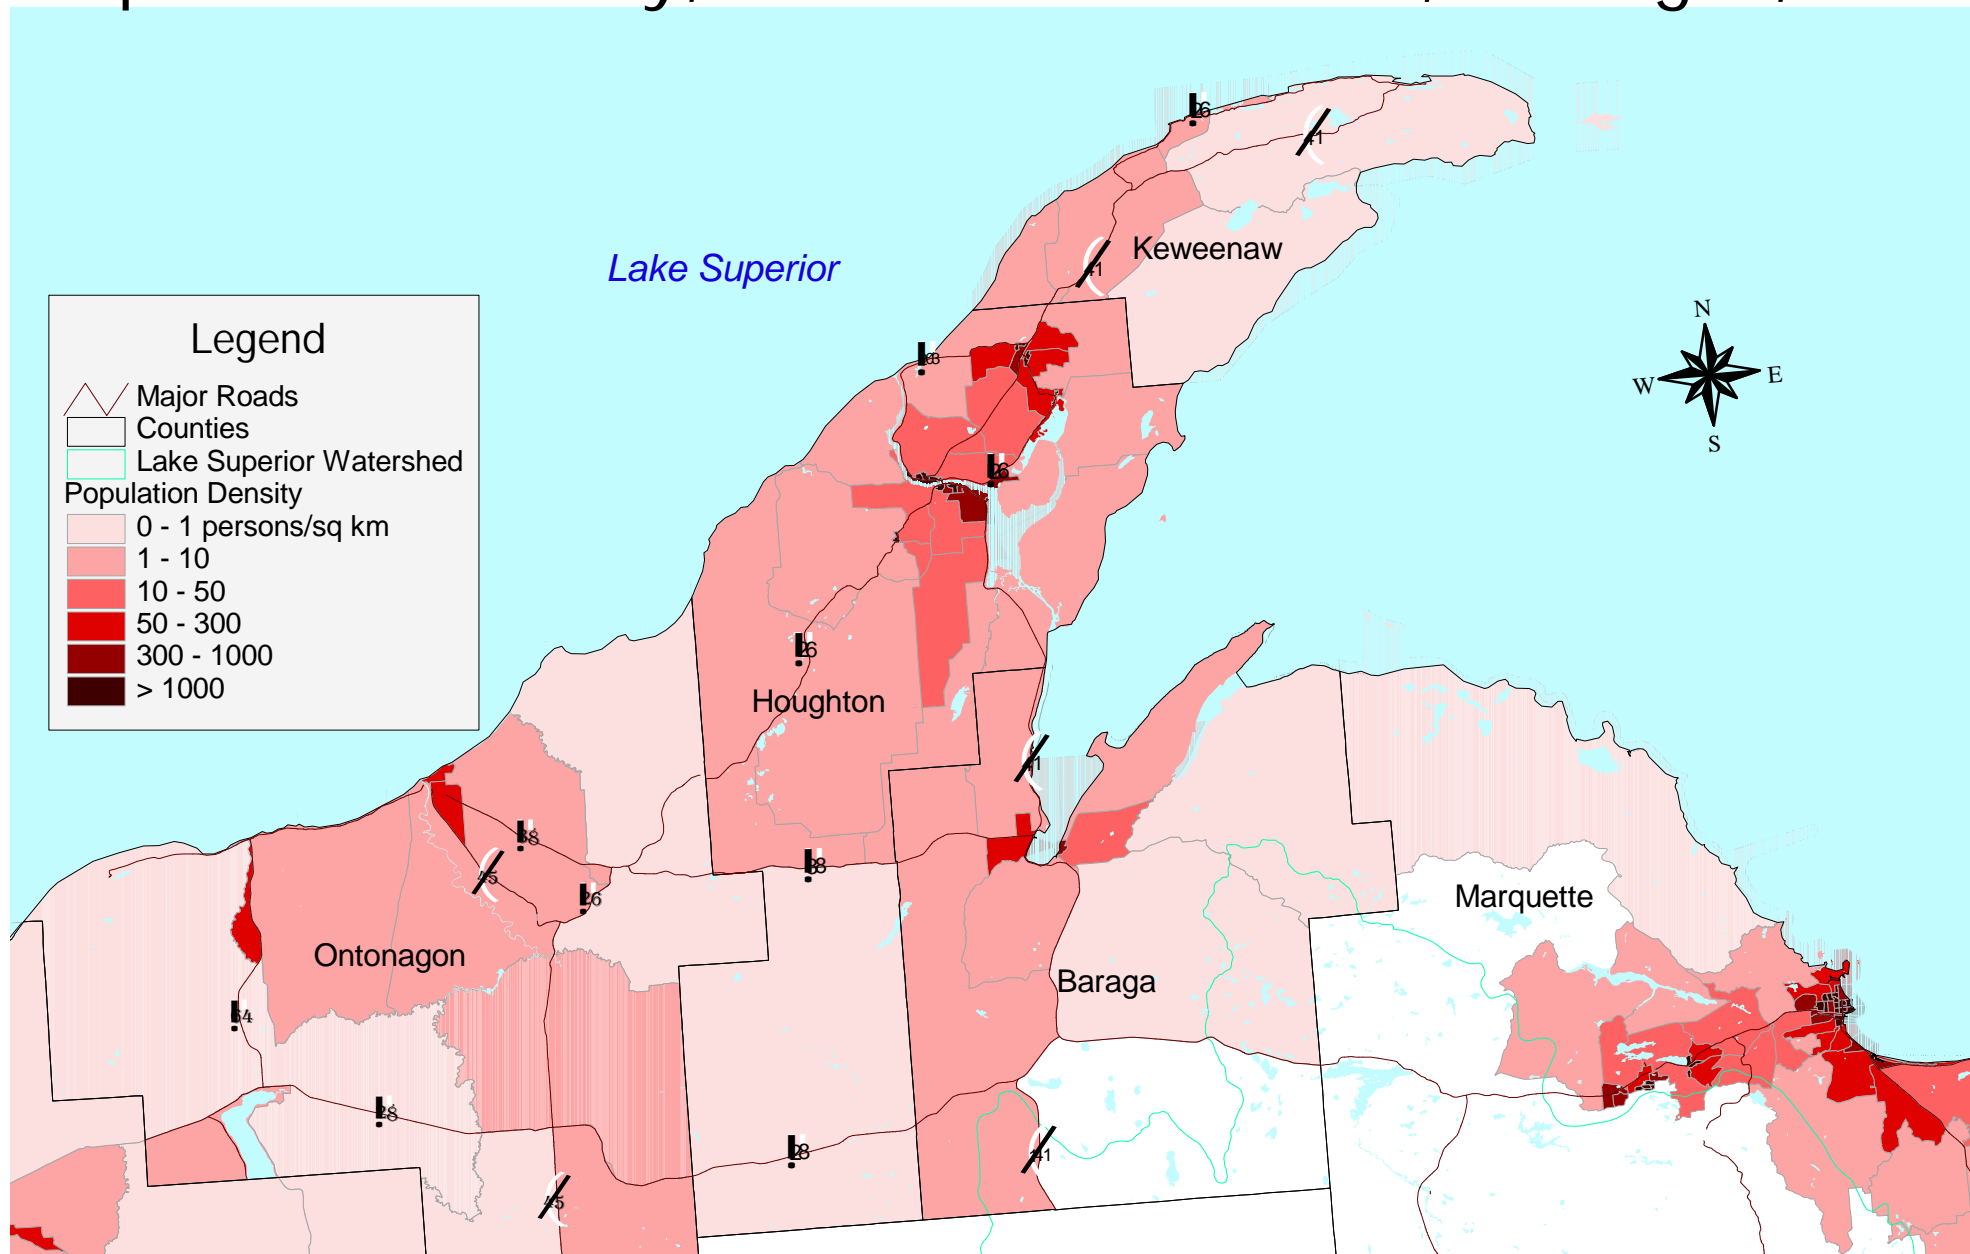

Population Density, Keweenaw Peninsula, Michigan, 1990

24 June 2000 Kristine Bradof
GEM Center for Science and Environmental Outreach
Michigan Technological University

Data Sources: U.S. Census TIGER 1990 census block groups and U.S. Geological Survey watershed boundary.