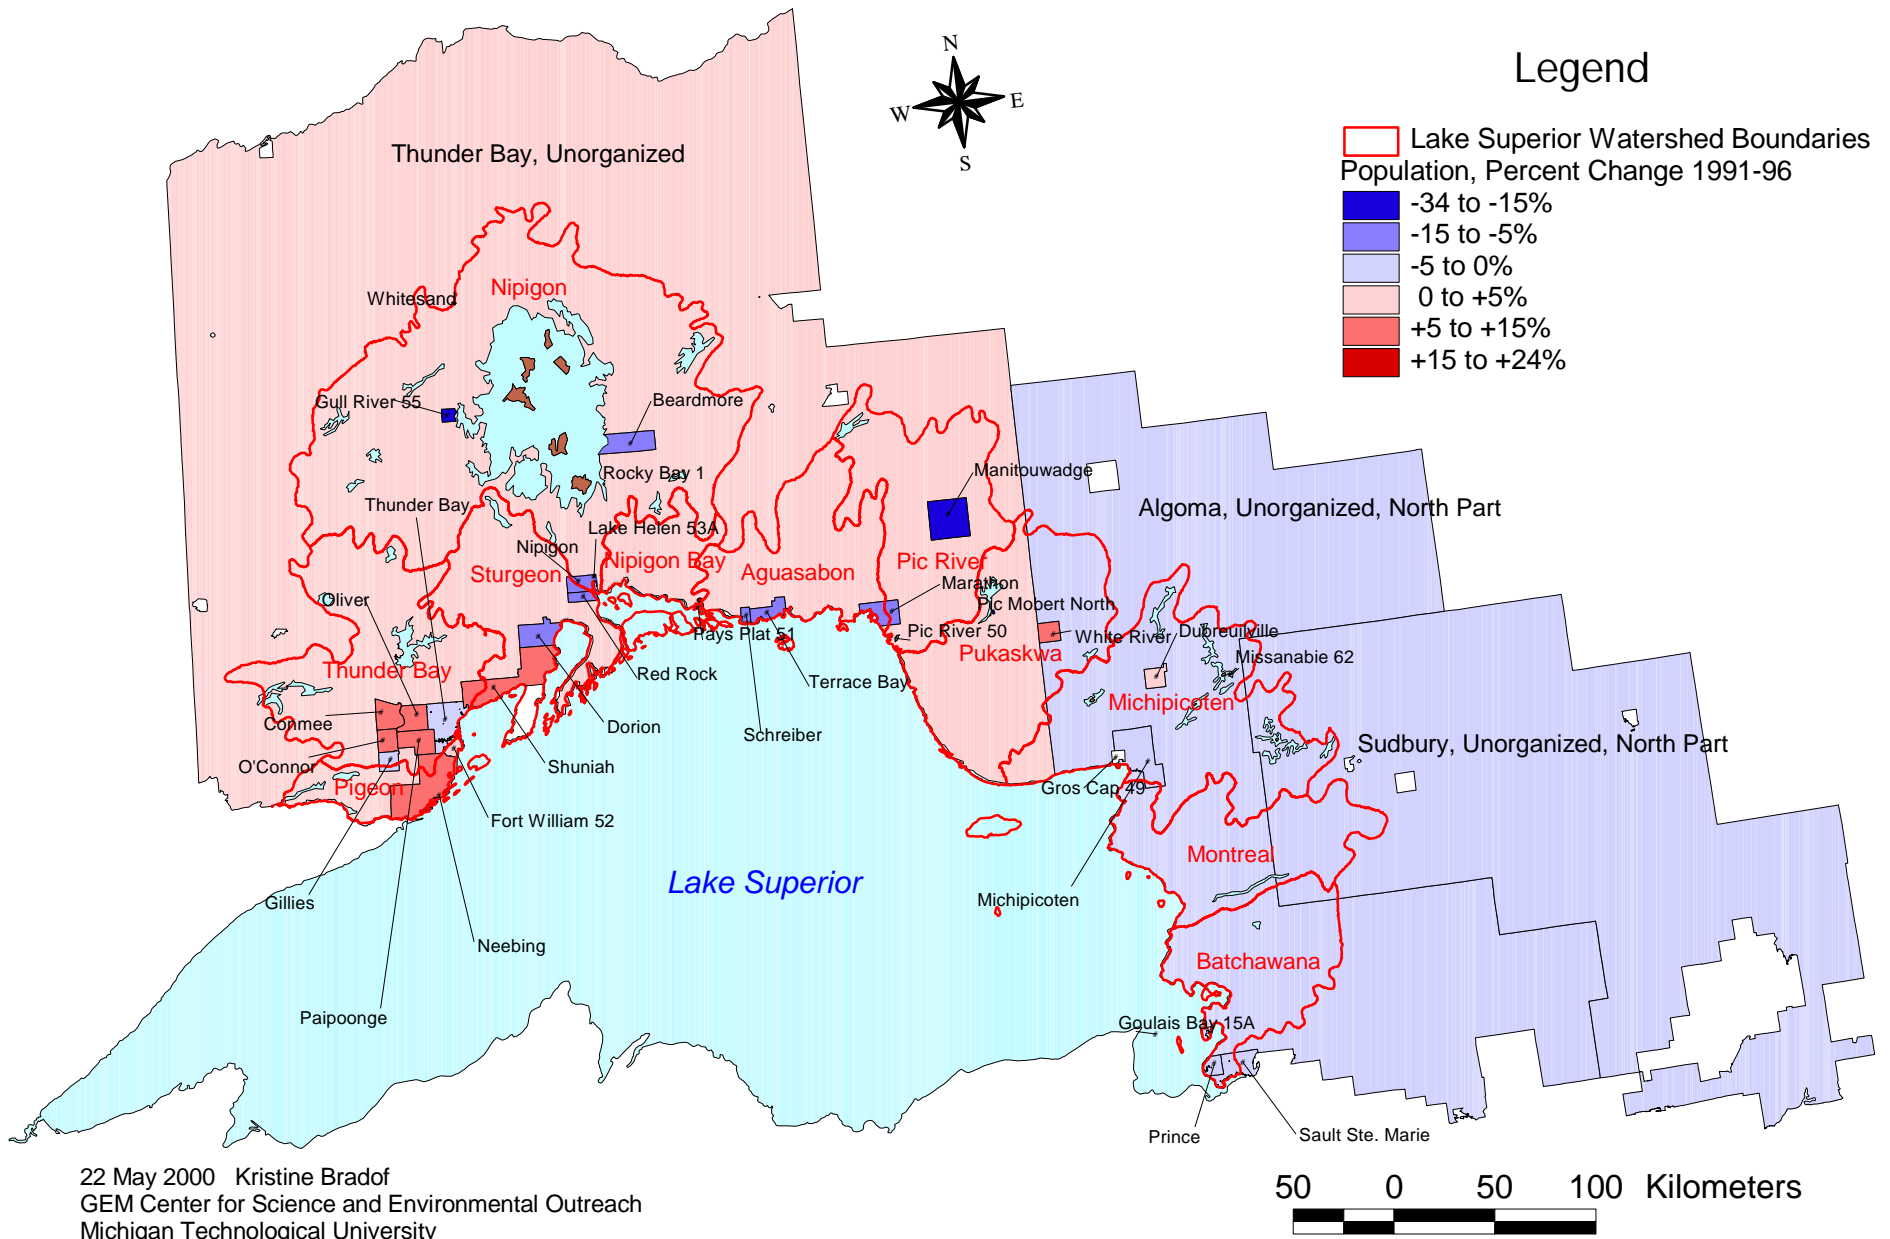

Percent Change in Population, 1991-1996

Ontario Lake Superior Watershed Census Subdivisions

22 May 2000 Kristine Bradof
 GEM Center for Science and Environmental Outreach
 Michigan Technological University

Data Source: Statistics Canada 1996 Census Subdivision Profiles for Ontario and Natural Resources Canada Watershed Boundaries