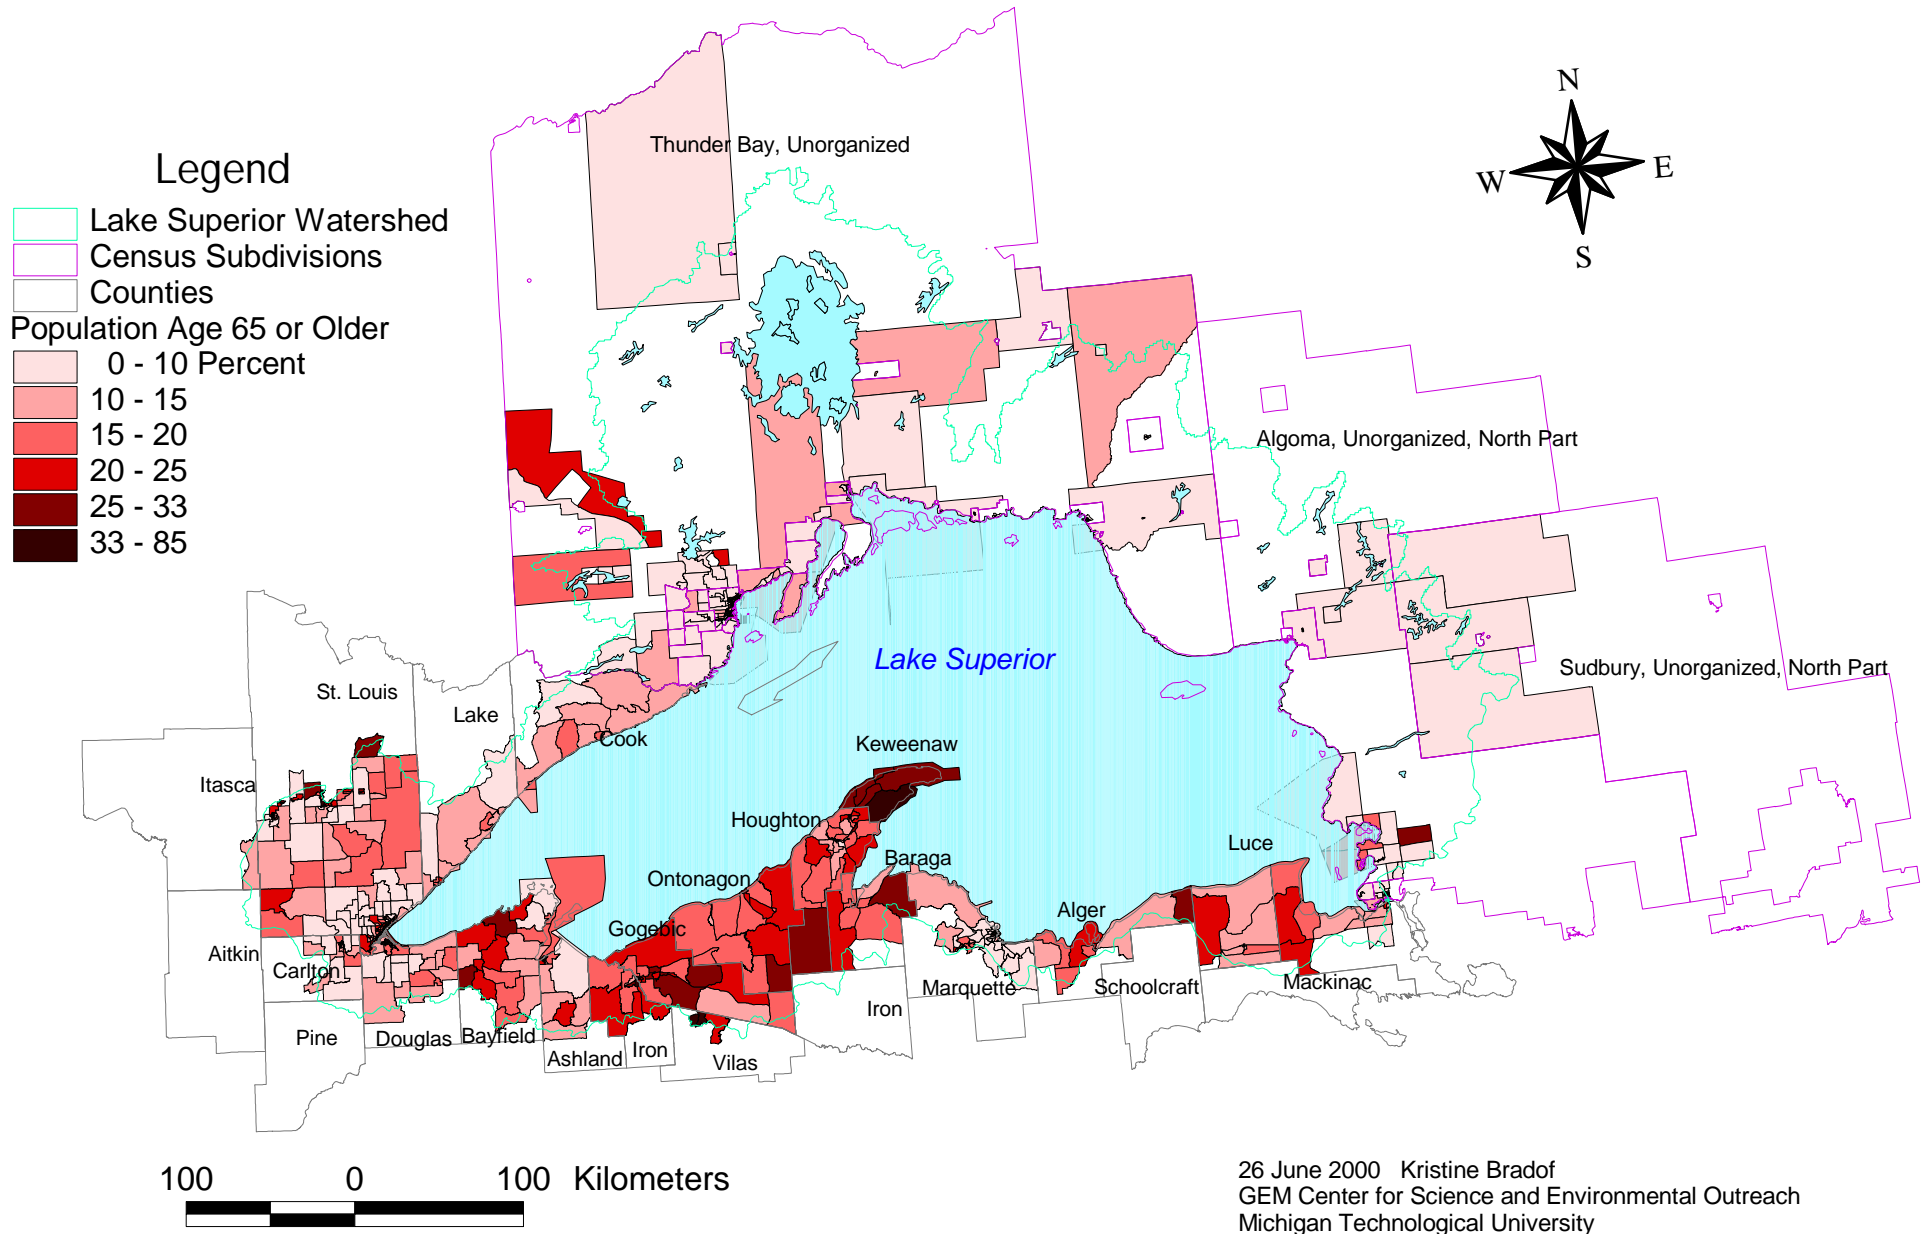

# Population Age 65 or Older, Lake Superior Watershed, 1990-91

Data Sources: U.S. Census TIGER 1990 census block group and Statistics Canada 1991 census enumeration area demographics;  
U.S. Geological Survey and Natural Resources Canada watershed boundaries