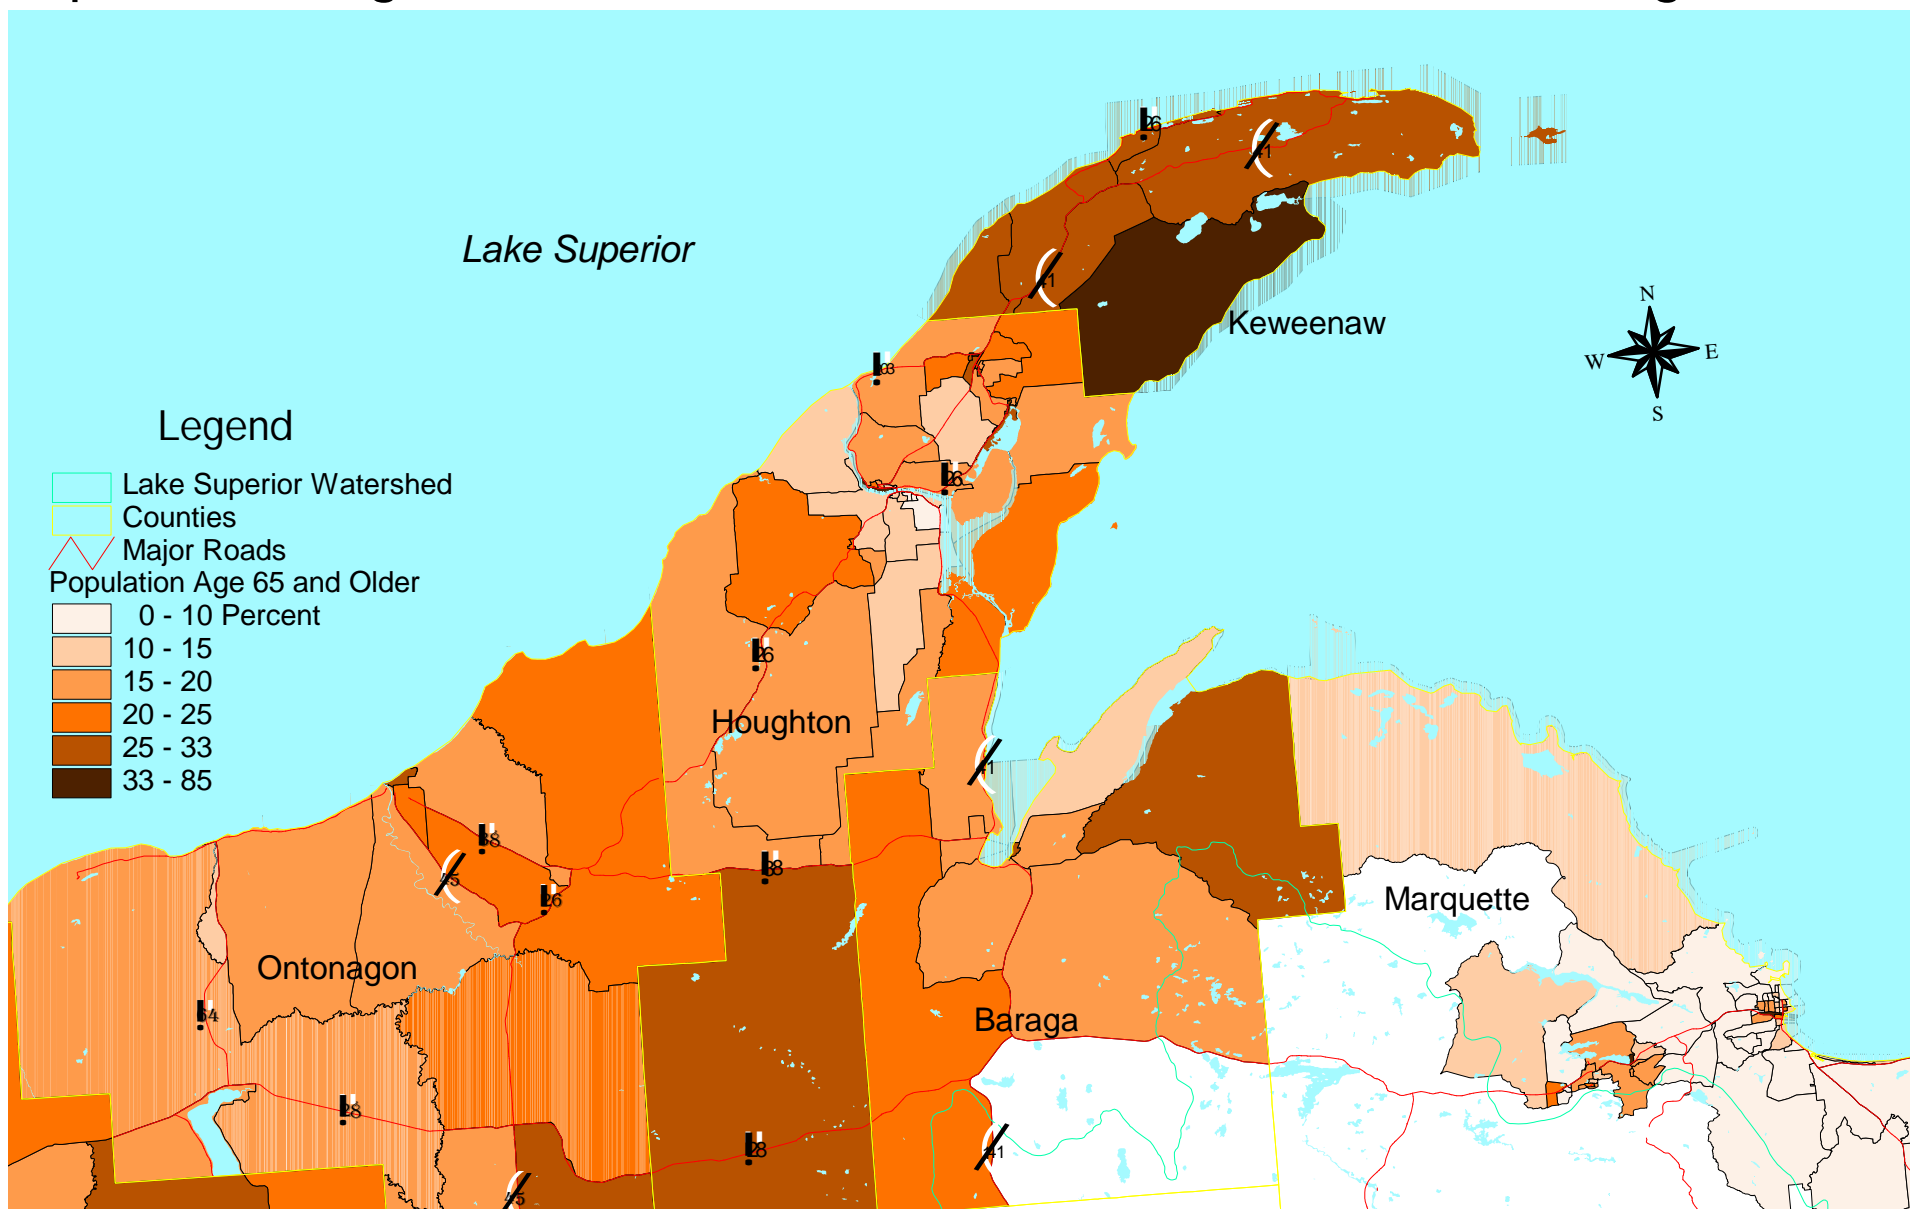

Population Age 65 and Over, Keweenaw Peninsula, Michigan, 1990

26 June 2000 Kristine Bradof
GEM Center for Science and Environmental Outreach
Michigan Technological University

10 0 10 20 Kilometers

Data Sources: U.S. Census TIGER 1990 census block groups and U.S. Geological Survey watershed boundary