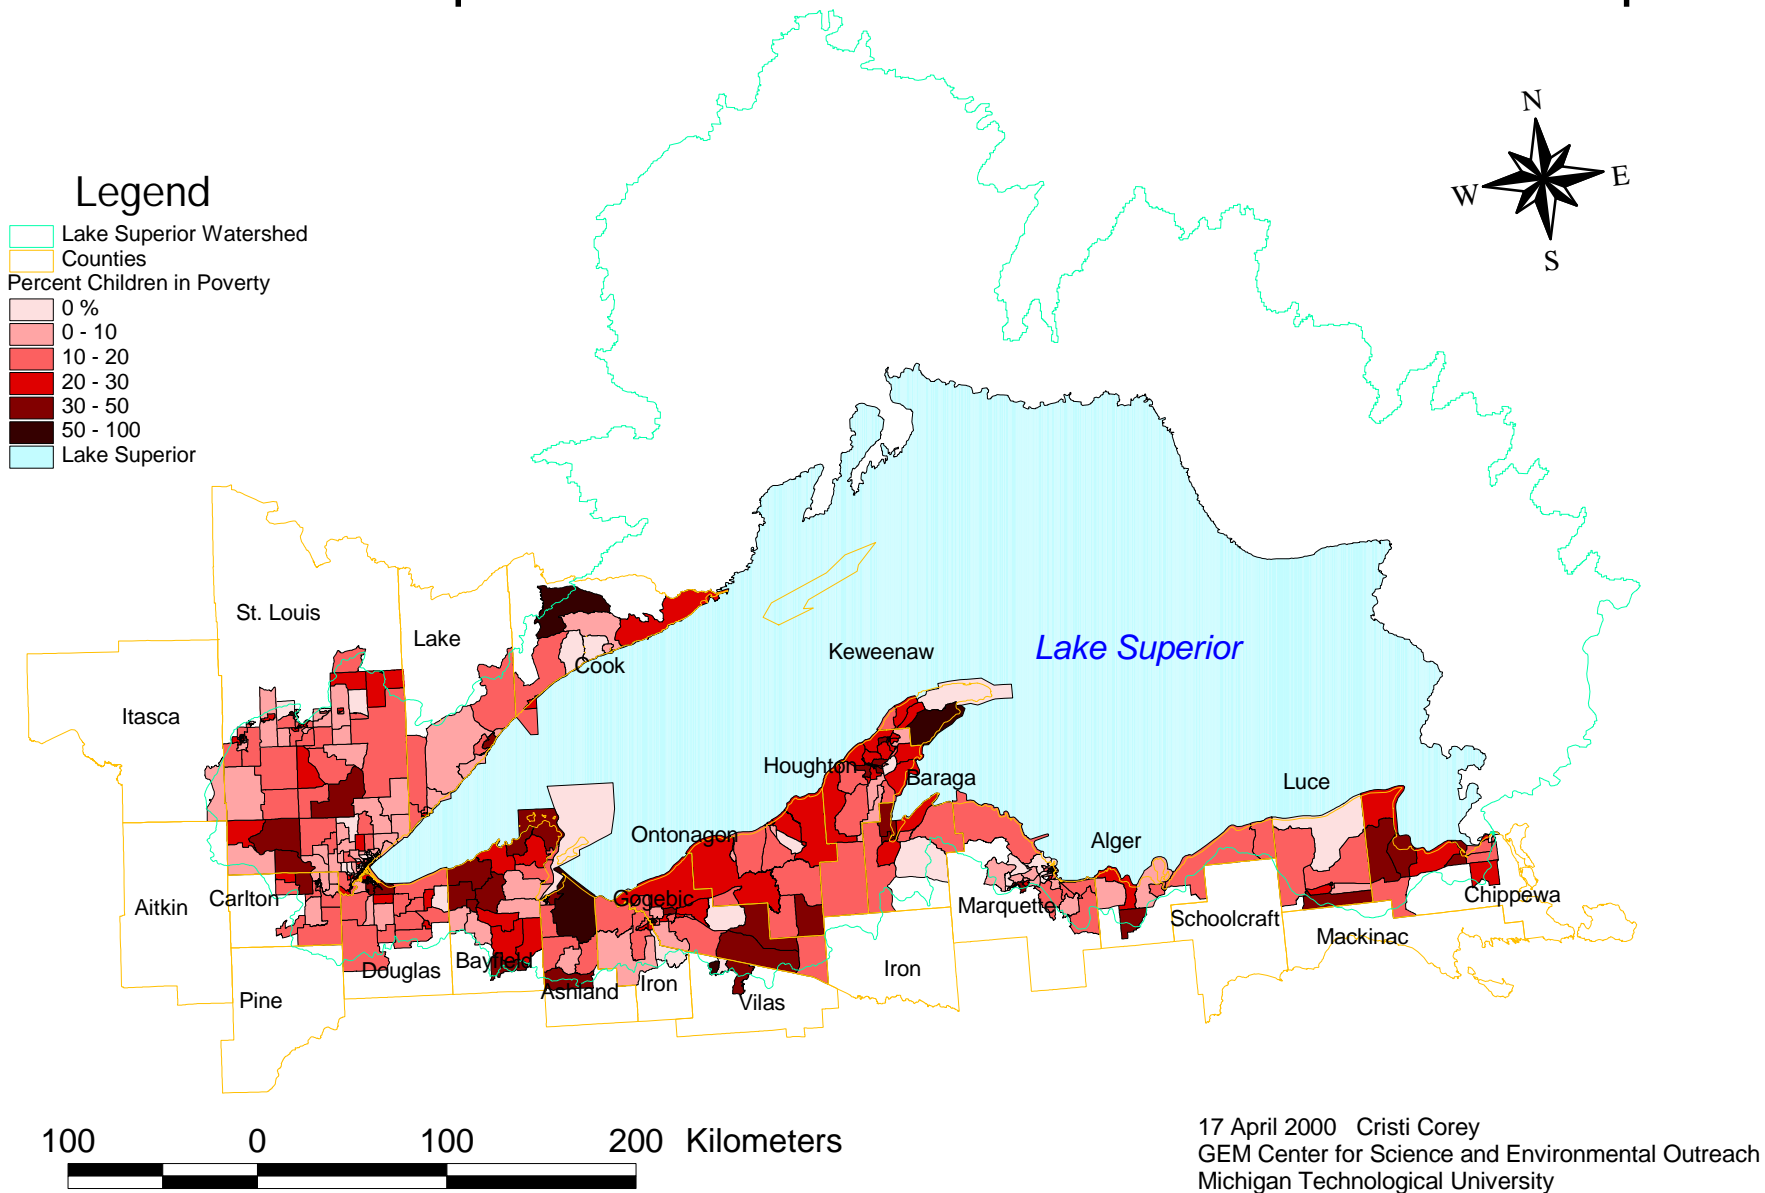

Percent of Children in Poverty, 1990

U.S. Lake Superior Watershed Census Block Groups

Data Sources: U.S. Census TIGER 1990 demographics, and U.S. Geological Survey (HUCS 250, Region 04).