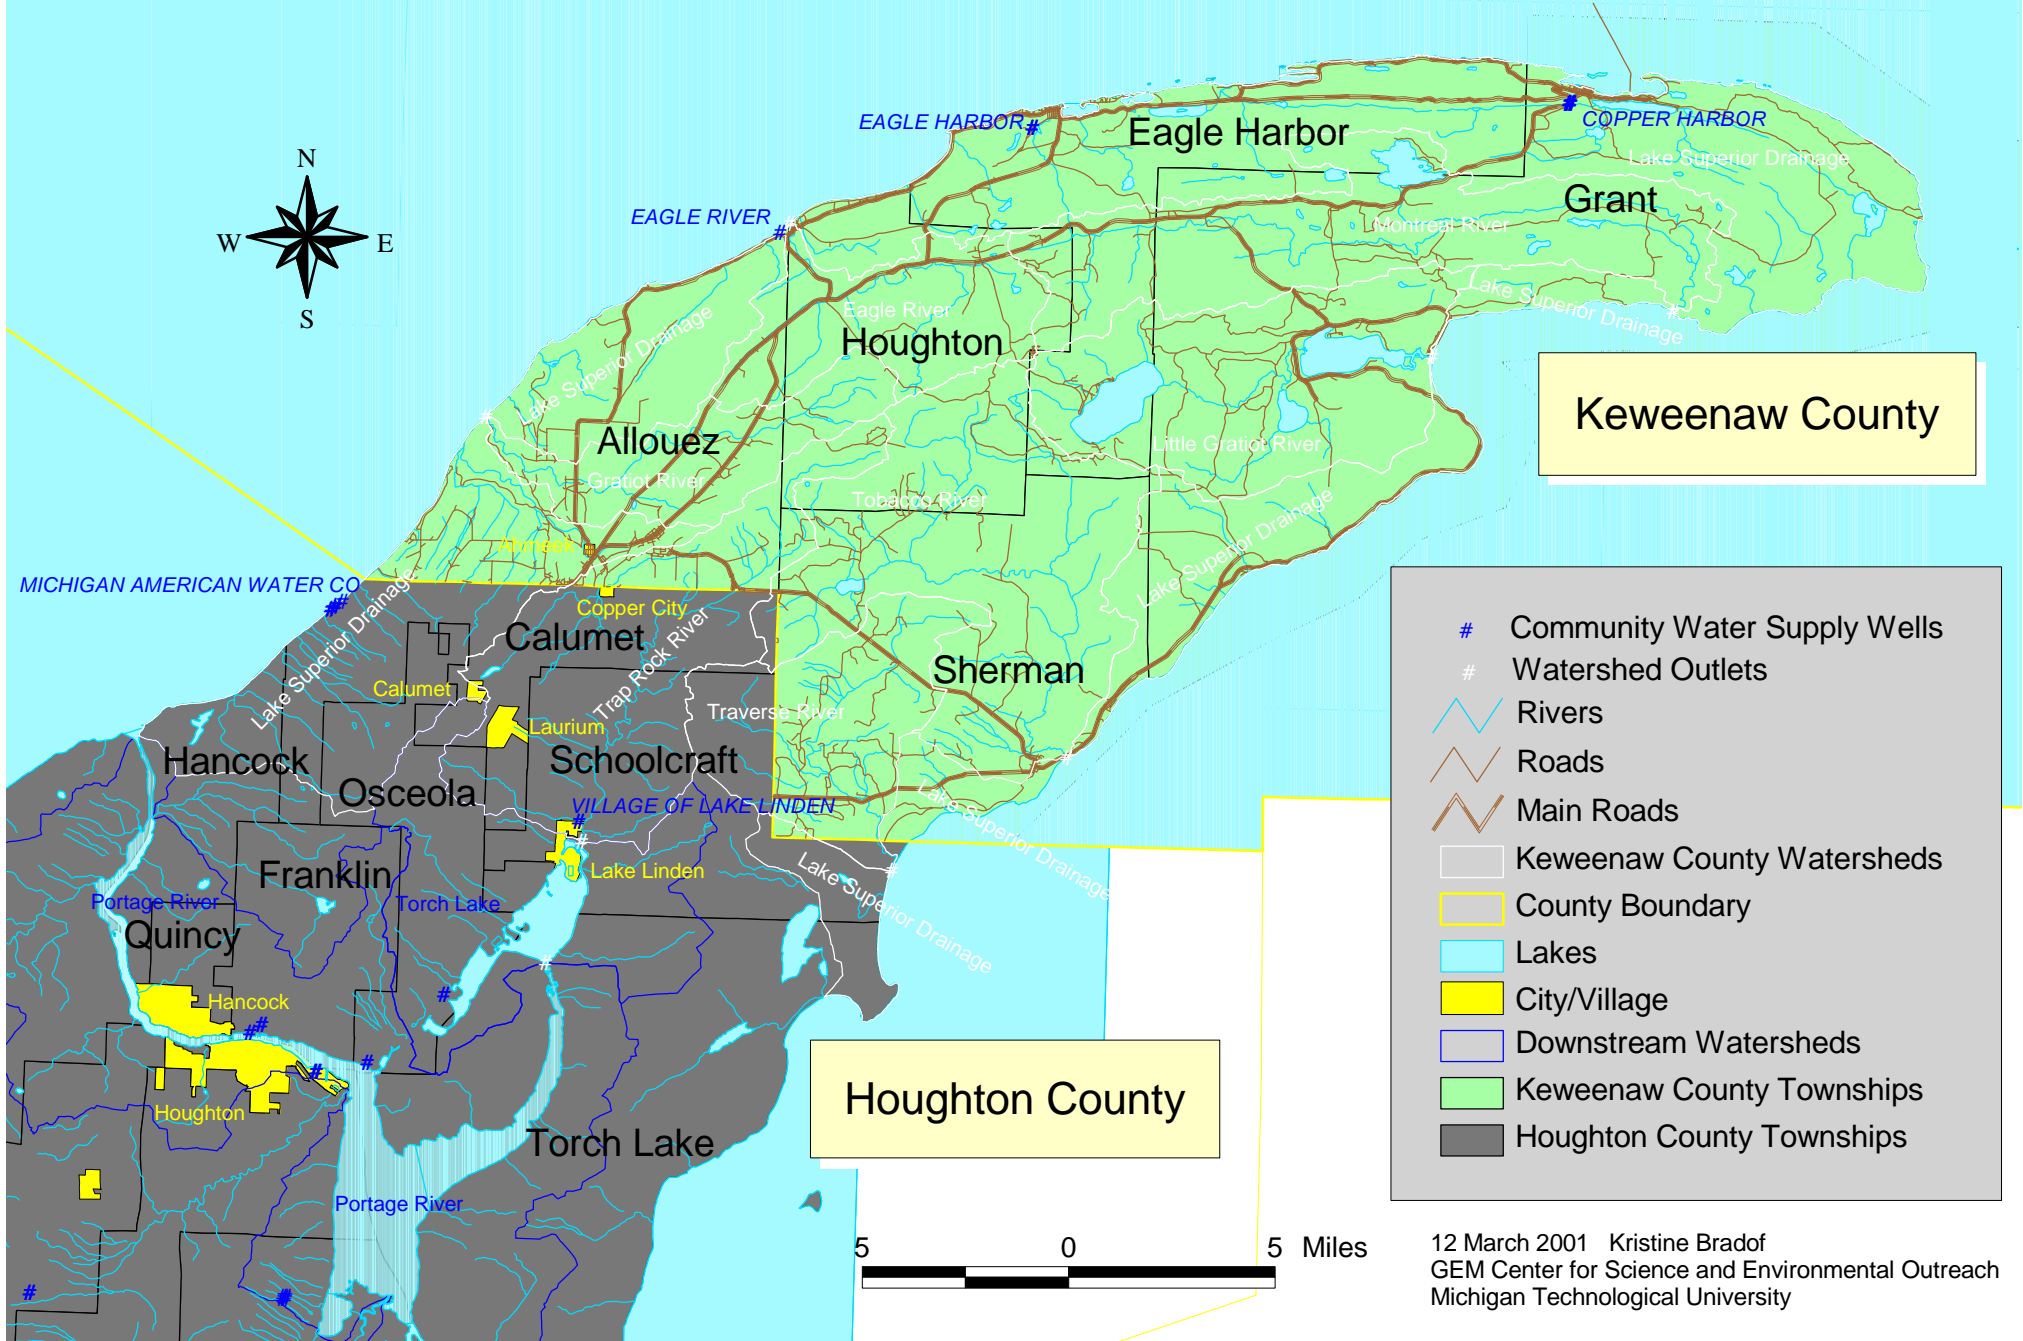

Watersheds and Wells in Keweenaw County, Michigan

Data Sources: Political boundaries from U.S. Census TIGER/Line 1995 files. Watershed boundaries from U.S. Geological Survey and Michigan Department of Environmental Quality (MDEQ). Land and Water Management Division; Community water supply wells from MDEQ Drinking Water and Radiological Protection Division.

12 March 2001 Kristine Bradof
 GEM Center for Science and Environmental Outreach
 Michigan Technological University