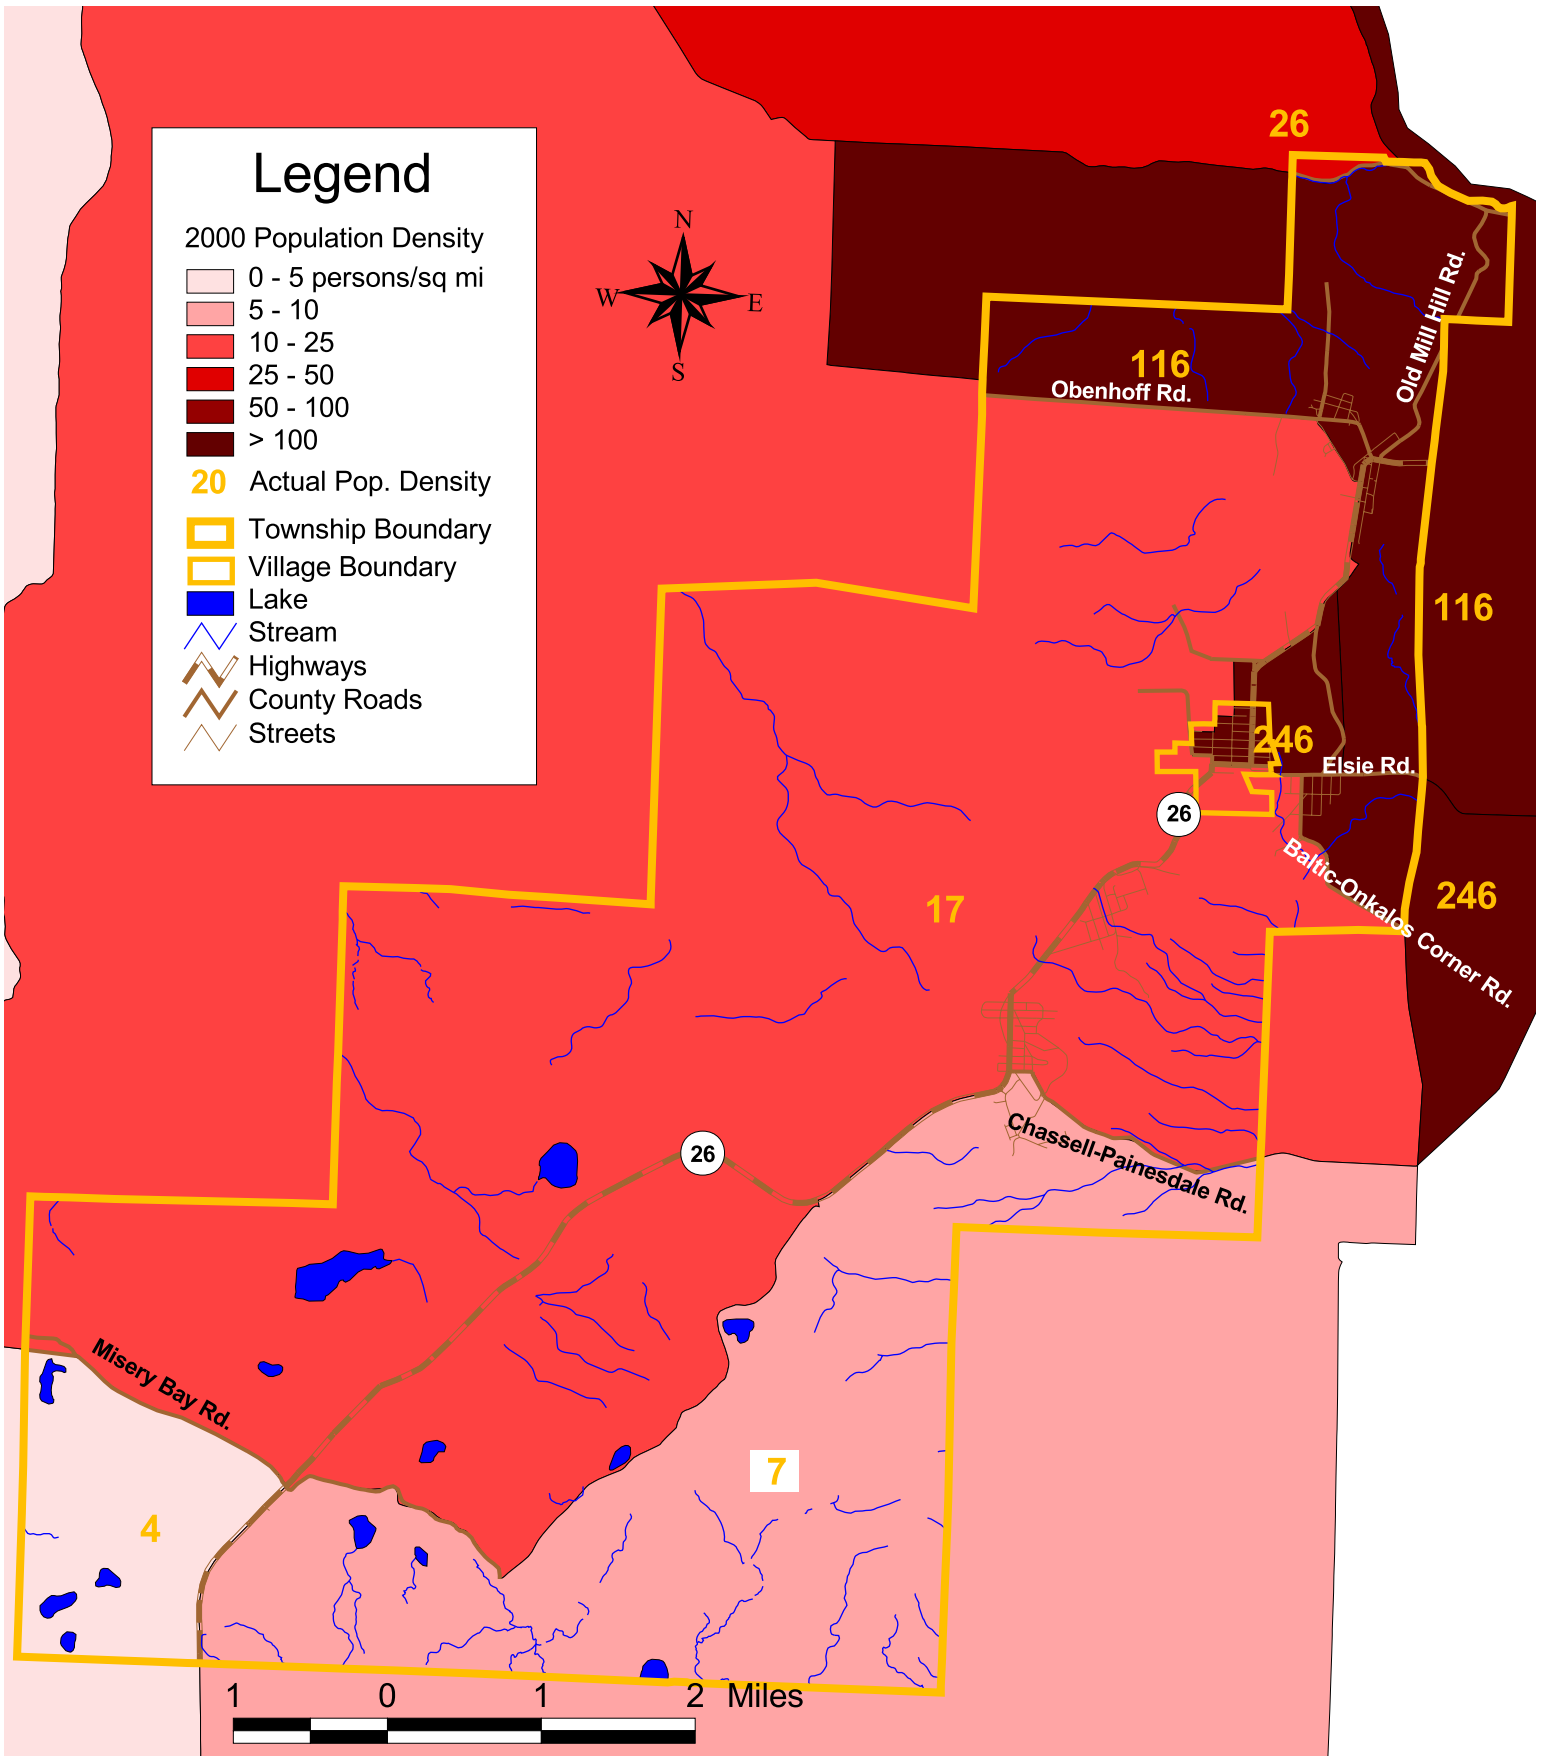

Adams Township 2000 Population Density

Sources: U.S. Census Bureau TIGER Census Block Groups;
Michigan Geographic Data Library, Michigan Geographic Framework

July 2004 Katherine Kruse
GEM Center for Science and Environmental Outreach
Michigan Technological University