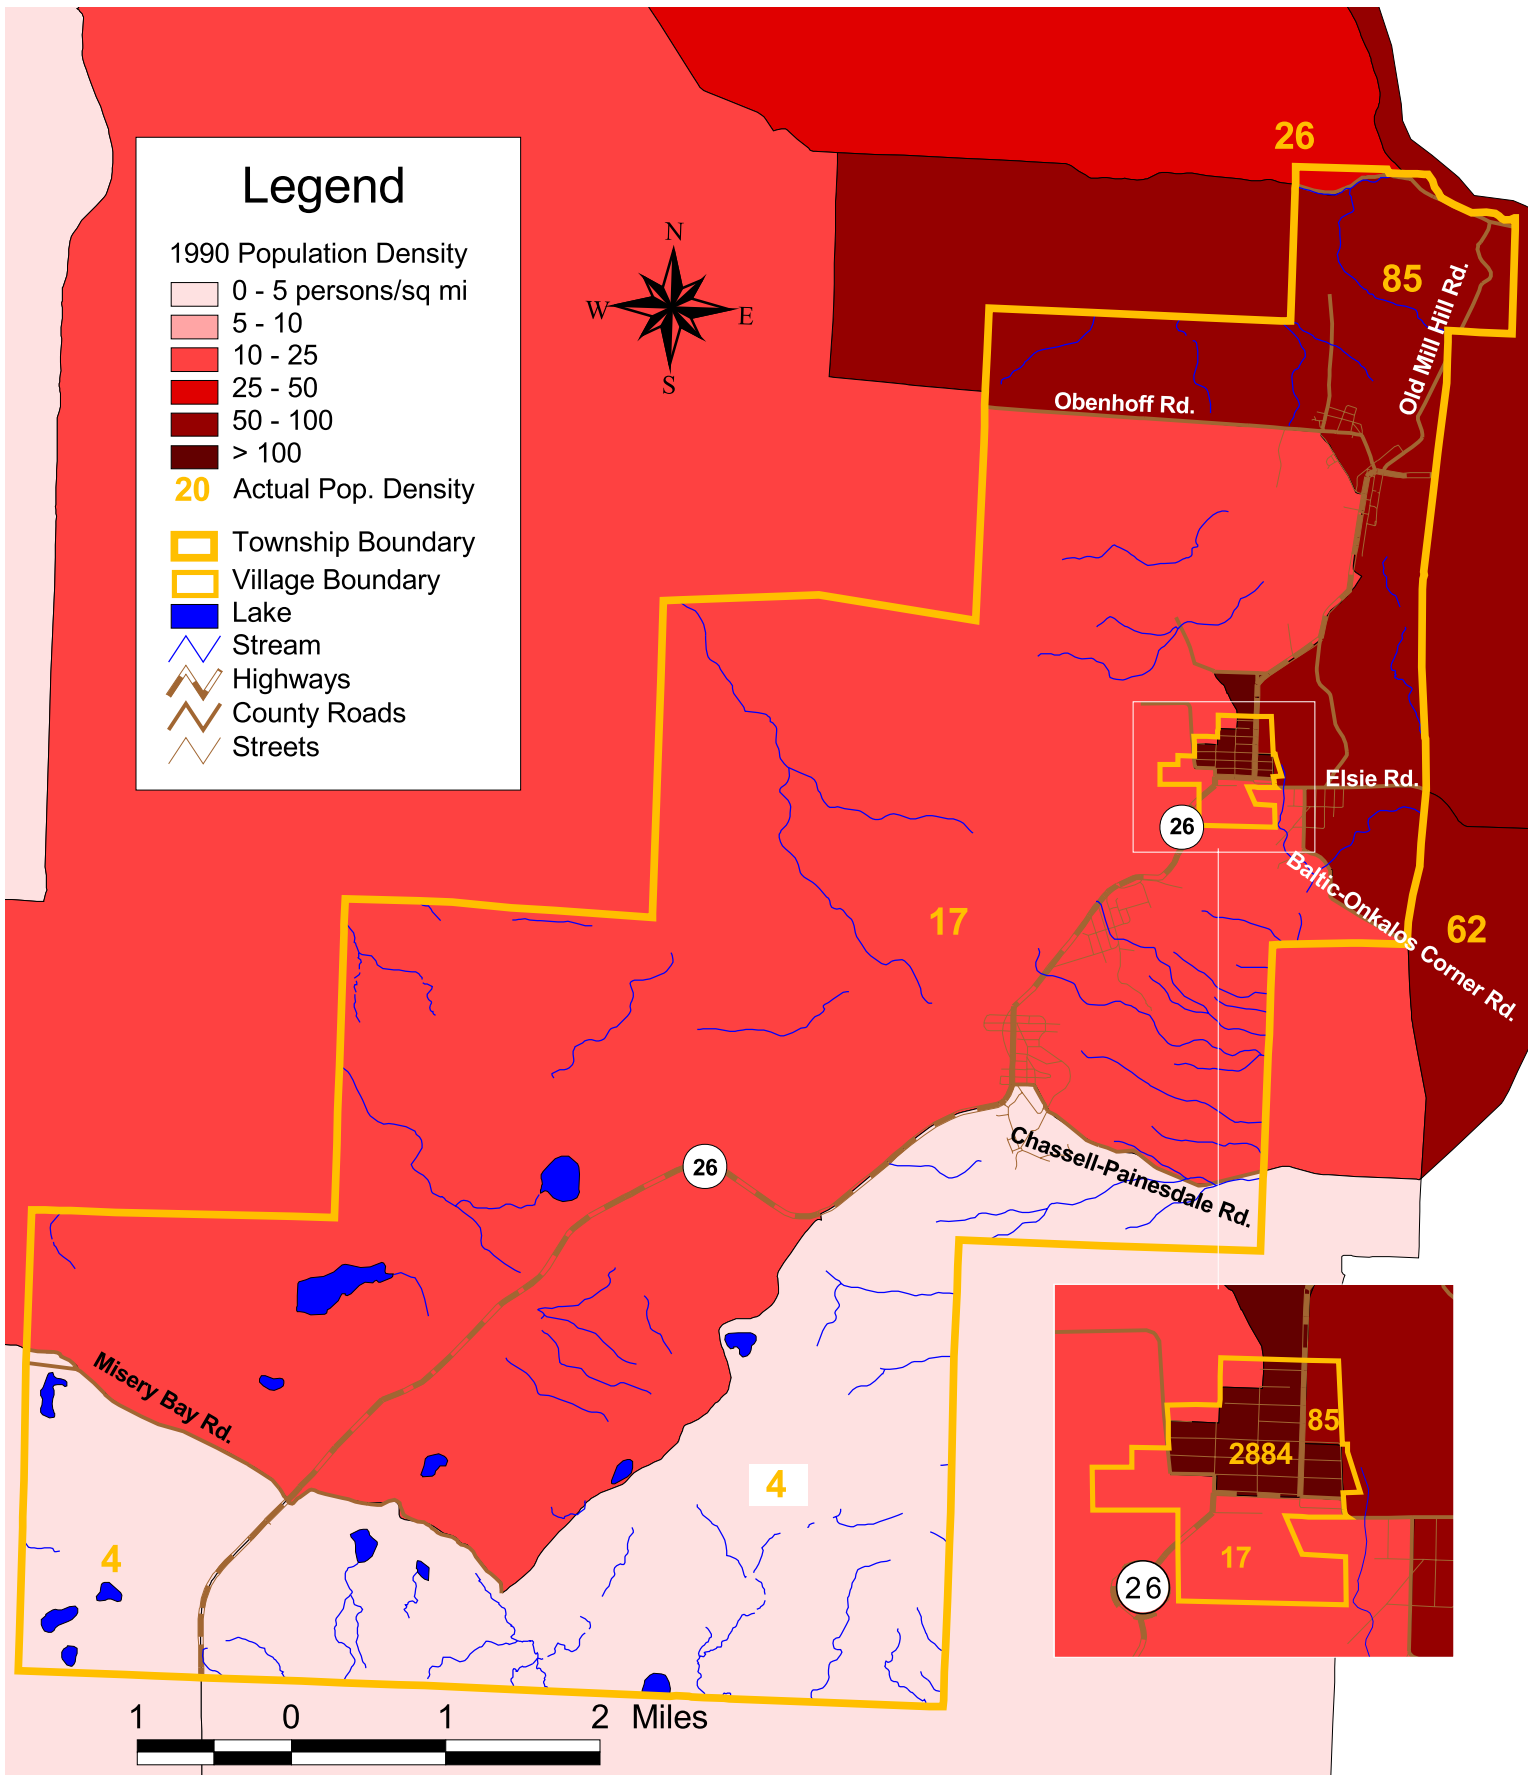

# Adams Township 1990 Population Density

Sources: U.S. Census Bureau TIGER Census Block Groups  
Michigan Geographic Data Library, Michigan Geographic Framework

July 2004 Katherine Kruse  
GEM Center for Science and Environmental Outreach  
Michigan Technological University

Funding provided by National Environmental Education and Training Foundation and the Americana Foundation