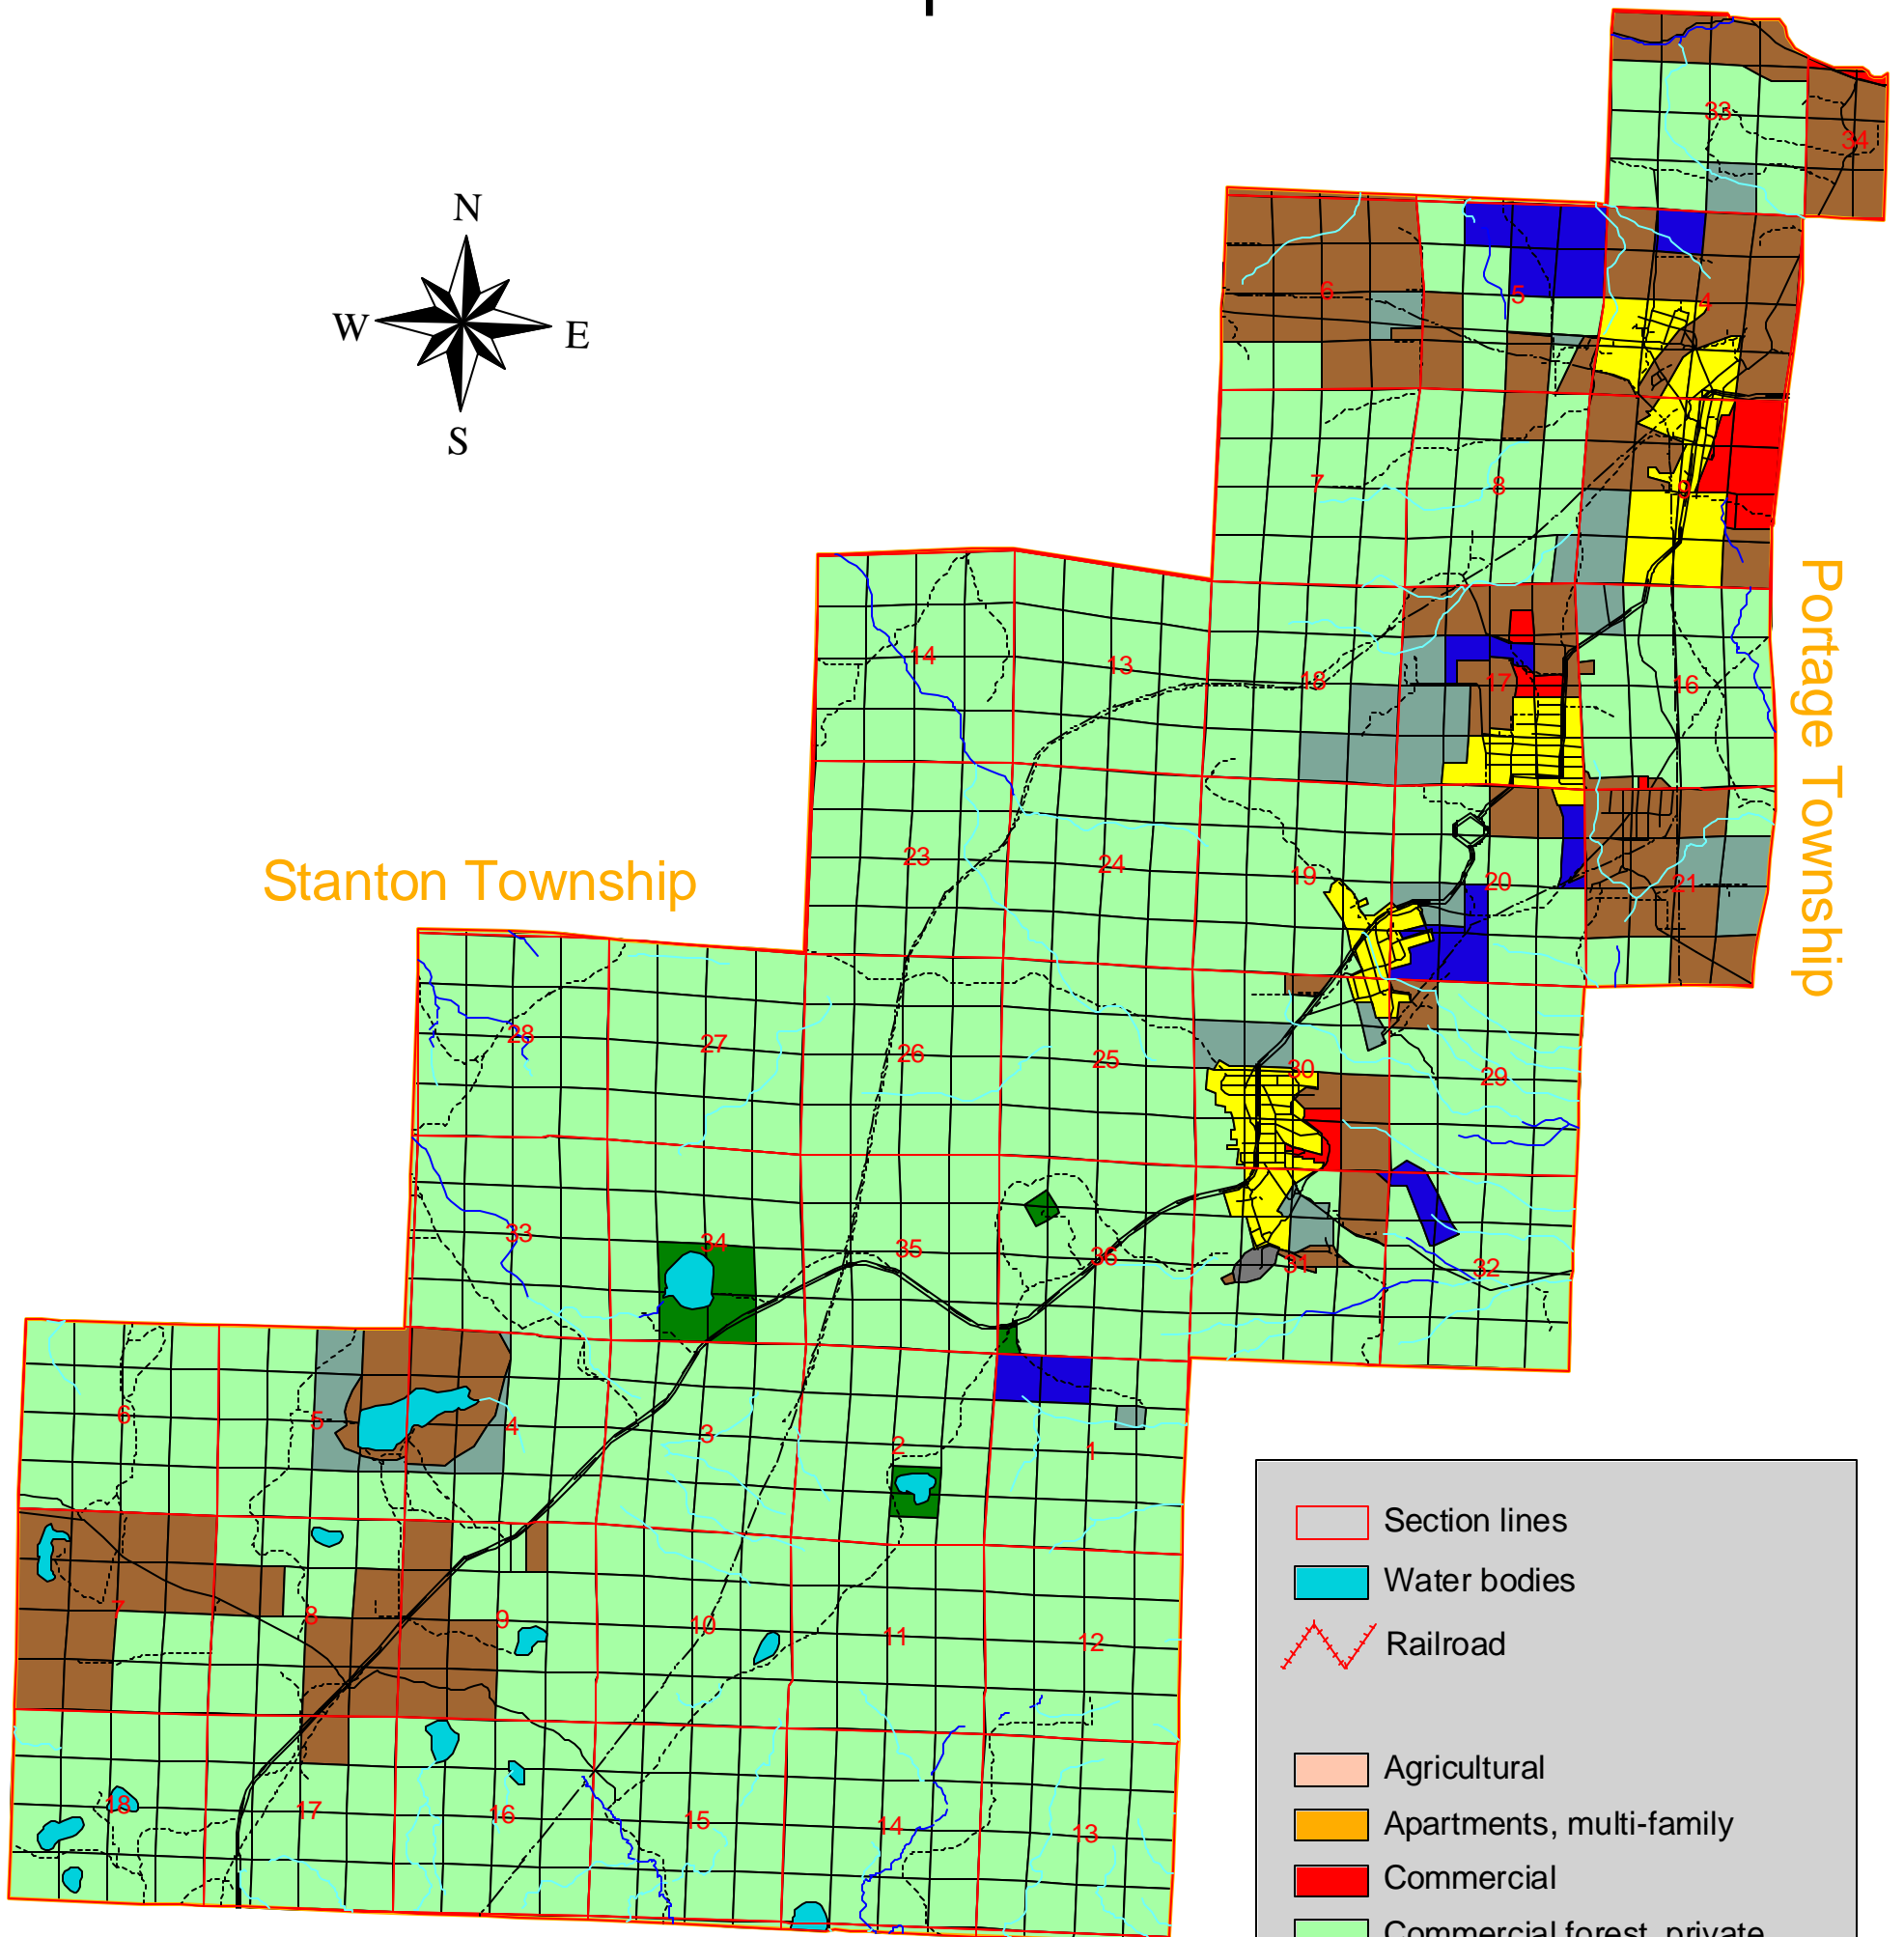

Adams Township Land Use 2002

Stanton Township

Portage Township

Elm River Township

7 February 2004 Kristine Bradof
 GEM Center for Science and Environmental Outreach
 Michigan Technological University

The Houghton County Planning Commission funded this mapping project, with a matching grant from the National Environmental Education and Training Foundation. Printing costs were underwritten by the Houghton Rotary Club and the League of Women Voters of the Copper Country.