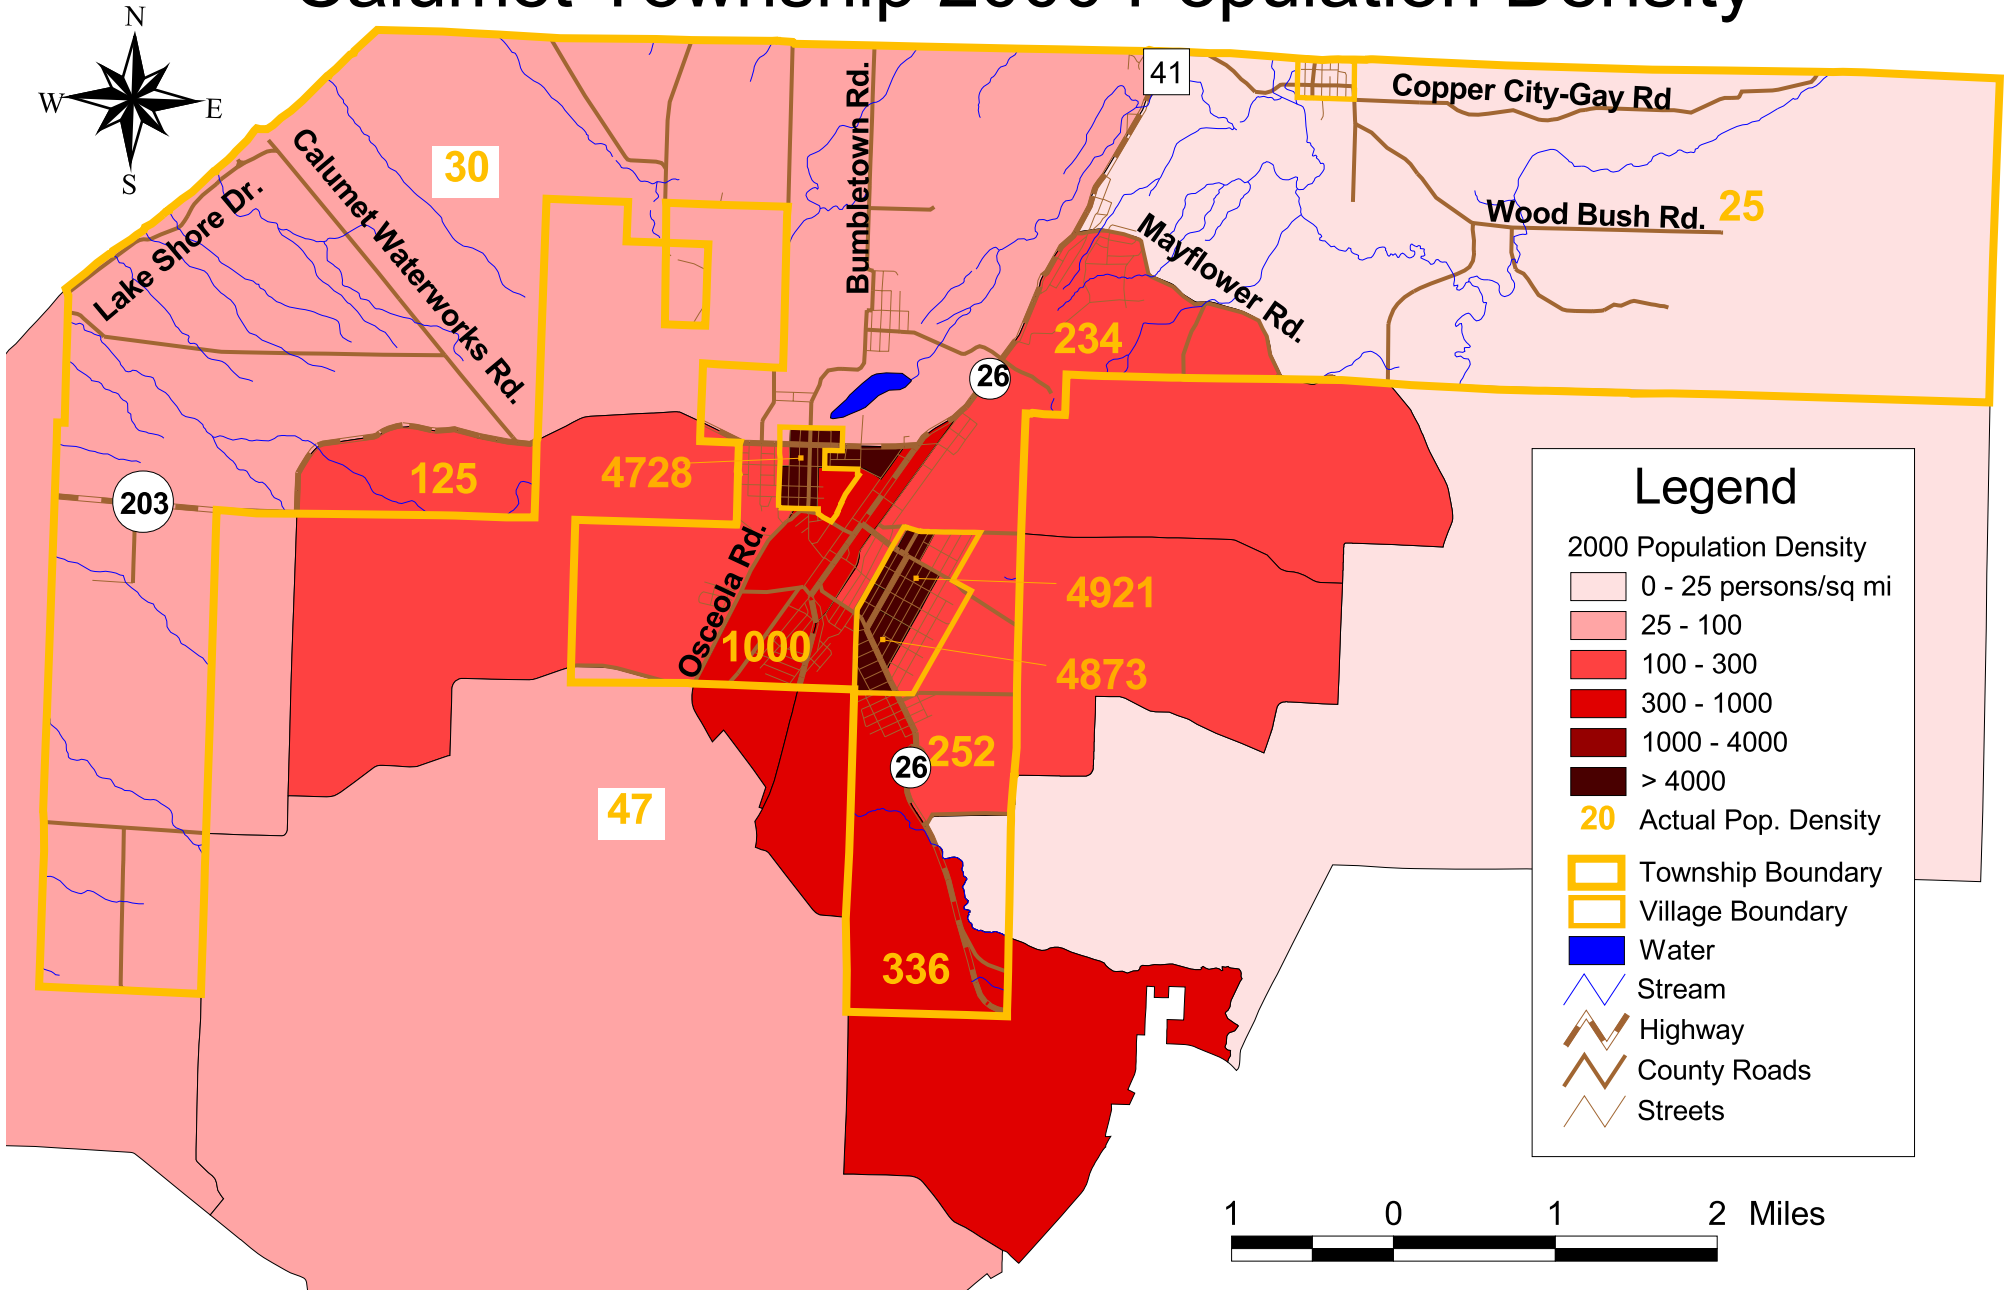

# Calumet Township 2000 Population Density

Sources: U.S. Census Bureau TIGER Census Block Groups  
Michigan Geographic Data Library, Michigan Geographic Framework

July 2004 Katherine Kruse  
GEM Center for Science and Environmental Outreach  
Michigan Technological University