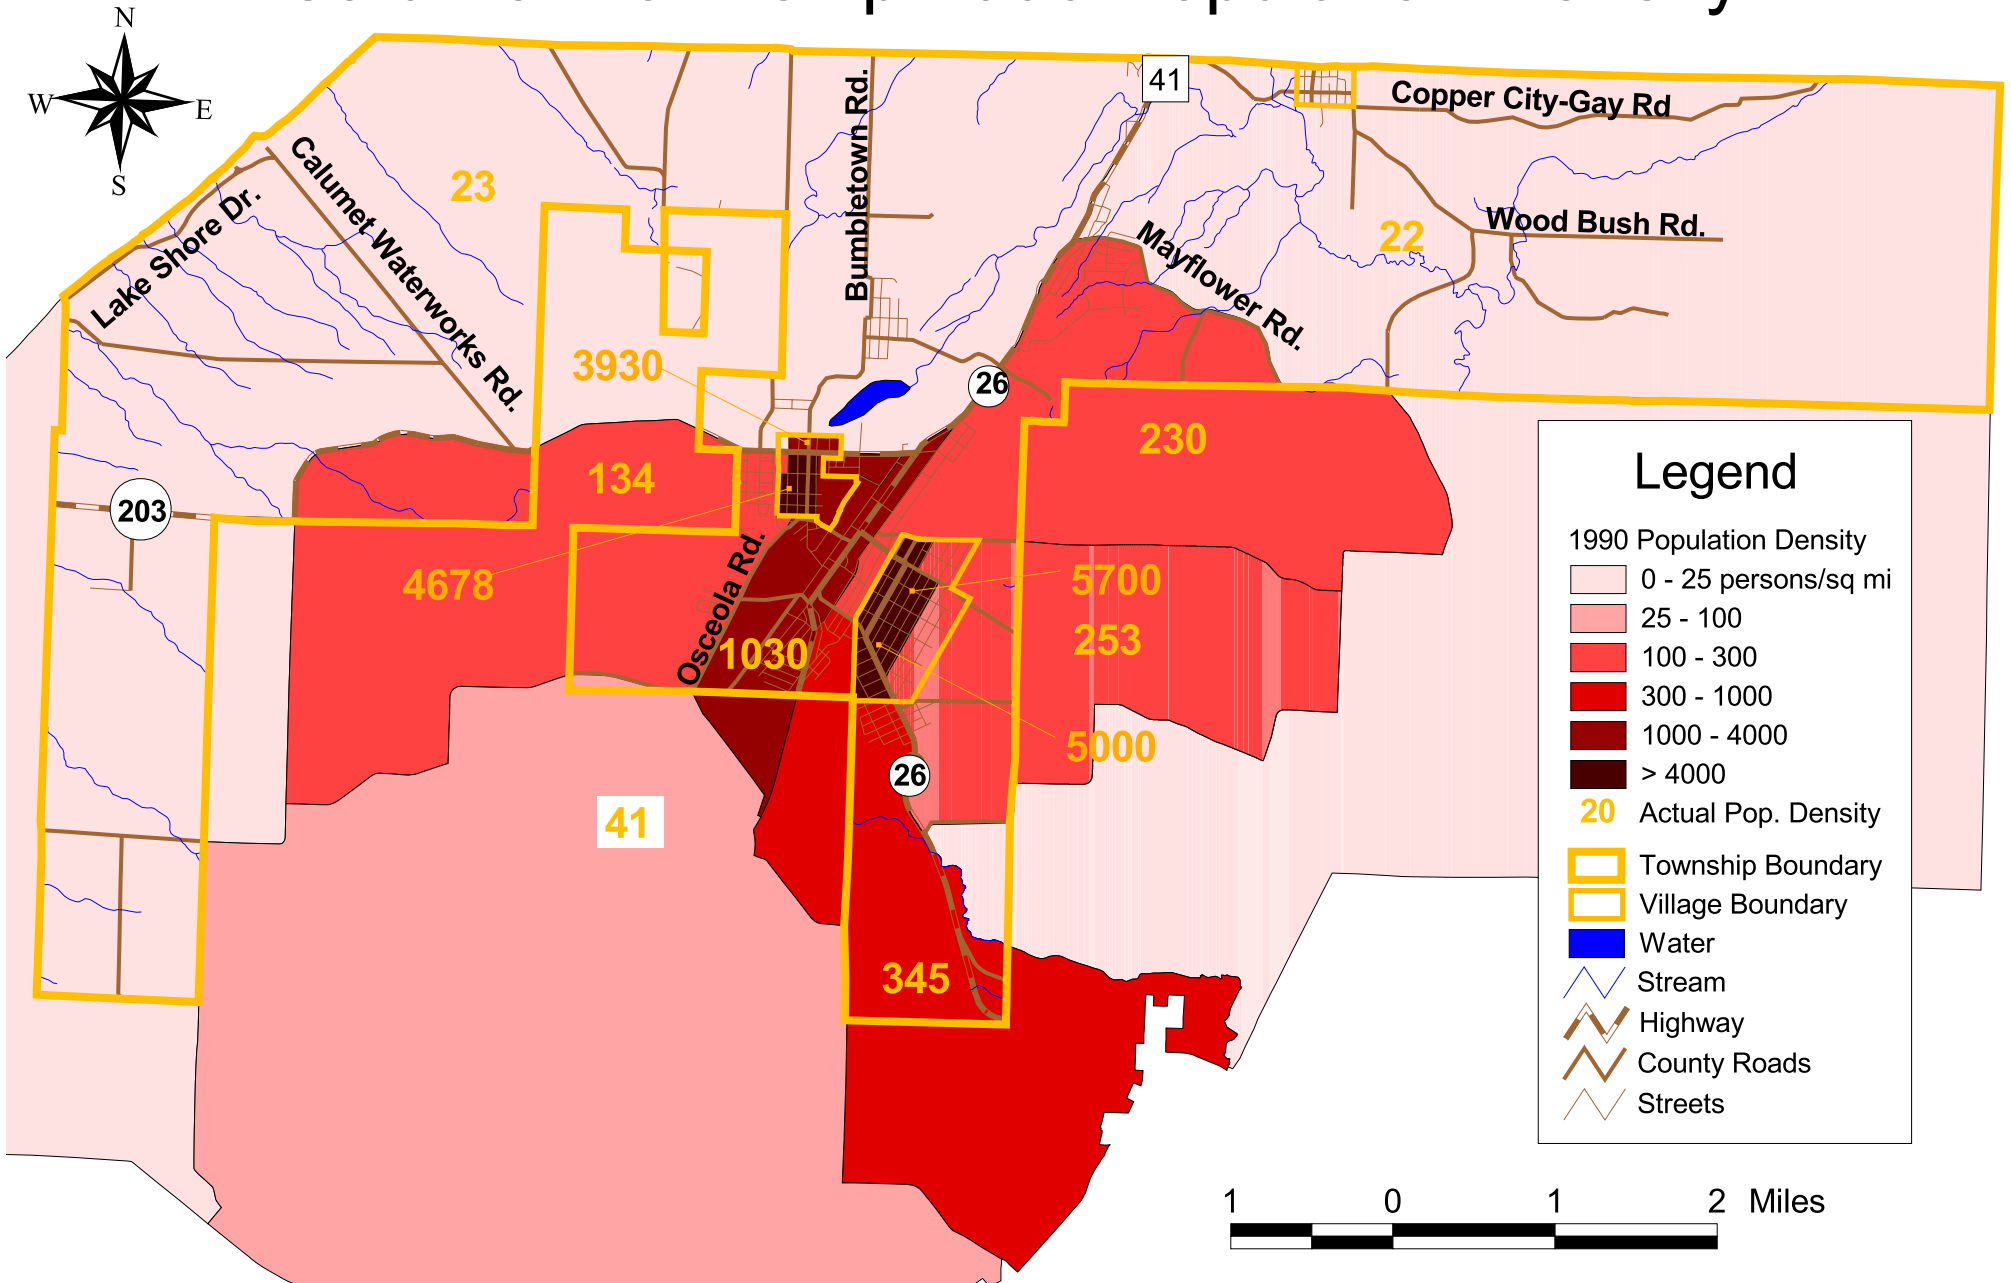

Calumet Township 1990 Population Density

Sources: U.S. Census Bureau TIGER Census Block Groups
Michigan Geographic Data Library, Michigan Geographic Framework

July 2004 Katherine Kruse
GEM Center for Science and Environmental Outreach
Michigan Technological University