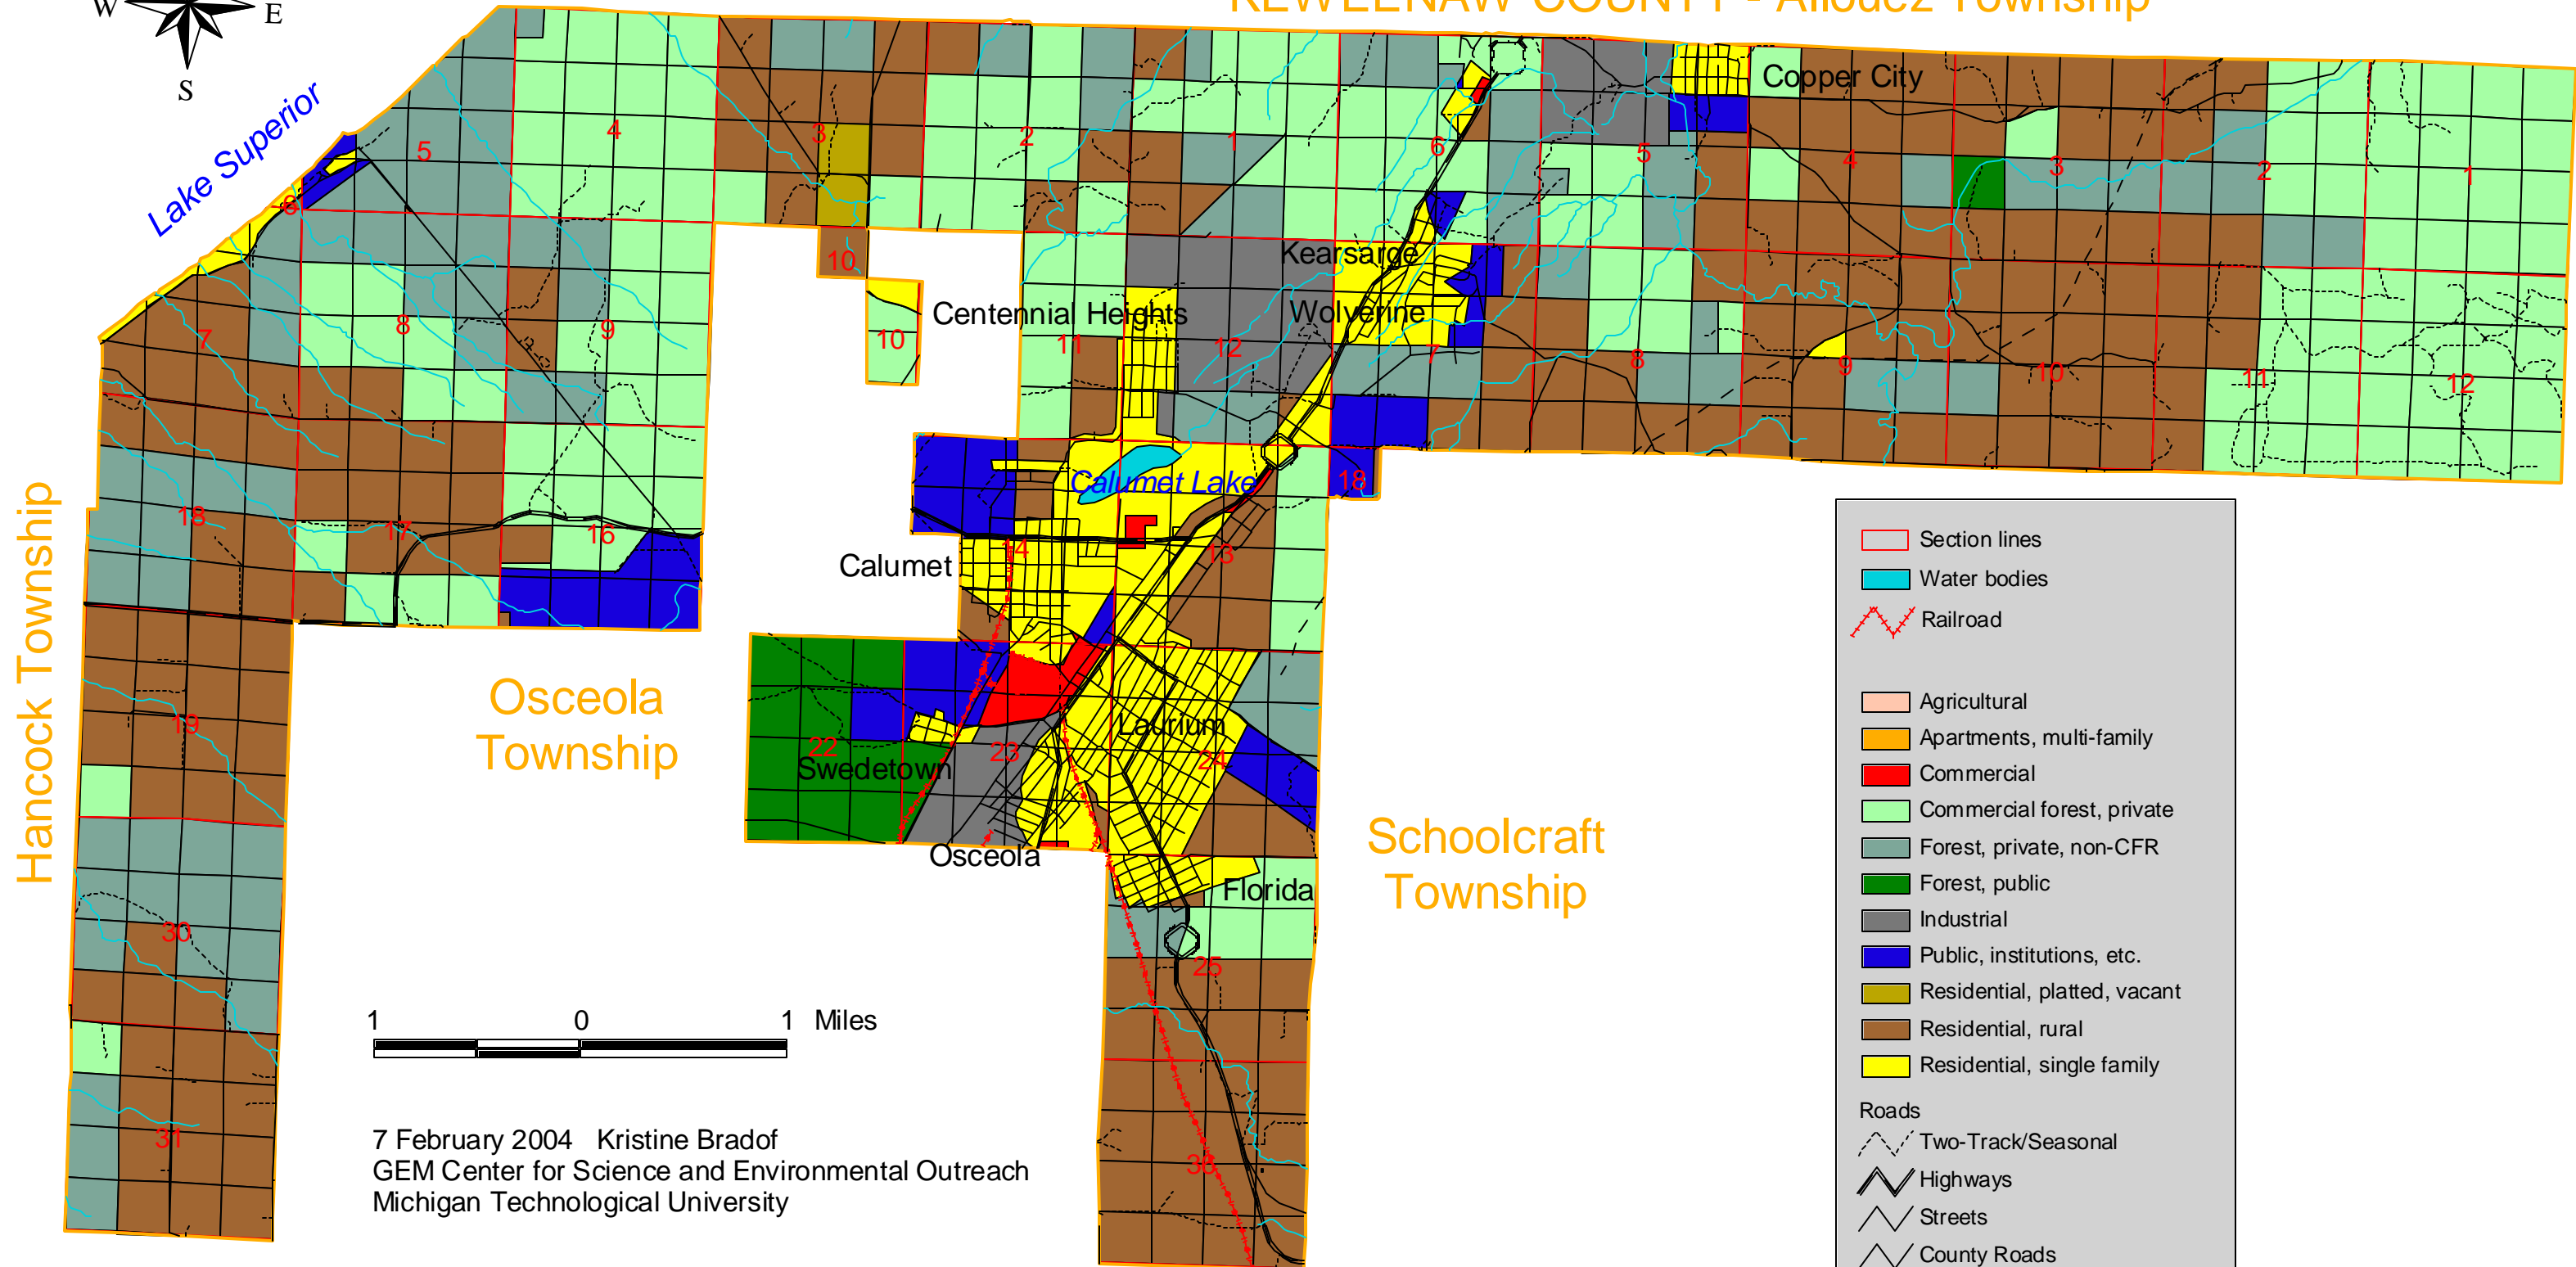

Calumet Township Land Use 2002

KEWEENAW COUNTY - Allouez Township

7 February 2004 Kristine Bradof
 GEM Center for Science and Environmental Outreach
 Michigan Technological University

The Houghton County Planning Commission funded this mapping project, with a matching grant from the National Environmental Education and Training Foundation. Printing costs were underwritten by the Houghton Rotary Club and the League of Women Voters of the Copper Country.

	Section lines
	Water bodies
	Railroad
	Agricultural
	Apartments, multi-family
	Commercial
	Commercial forest, private
	Forest, private, non-CFR
	Forest, public
	Industrial
	Public, institutions, etc.
	Residential, platted, vacant
	Residential, rural
	Residential, single family
Roads	
	Two-Track/Seasonal
	Highways
	Streets
	County Roads
Utilities	
	Pipeline
	Electric Line