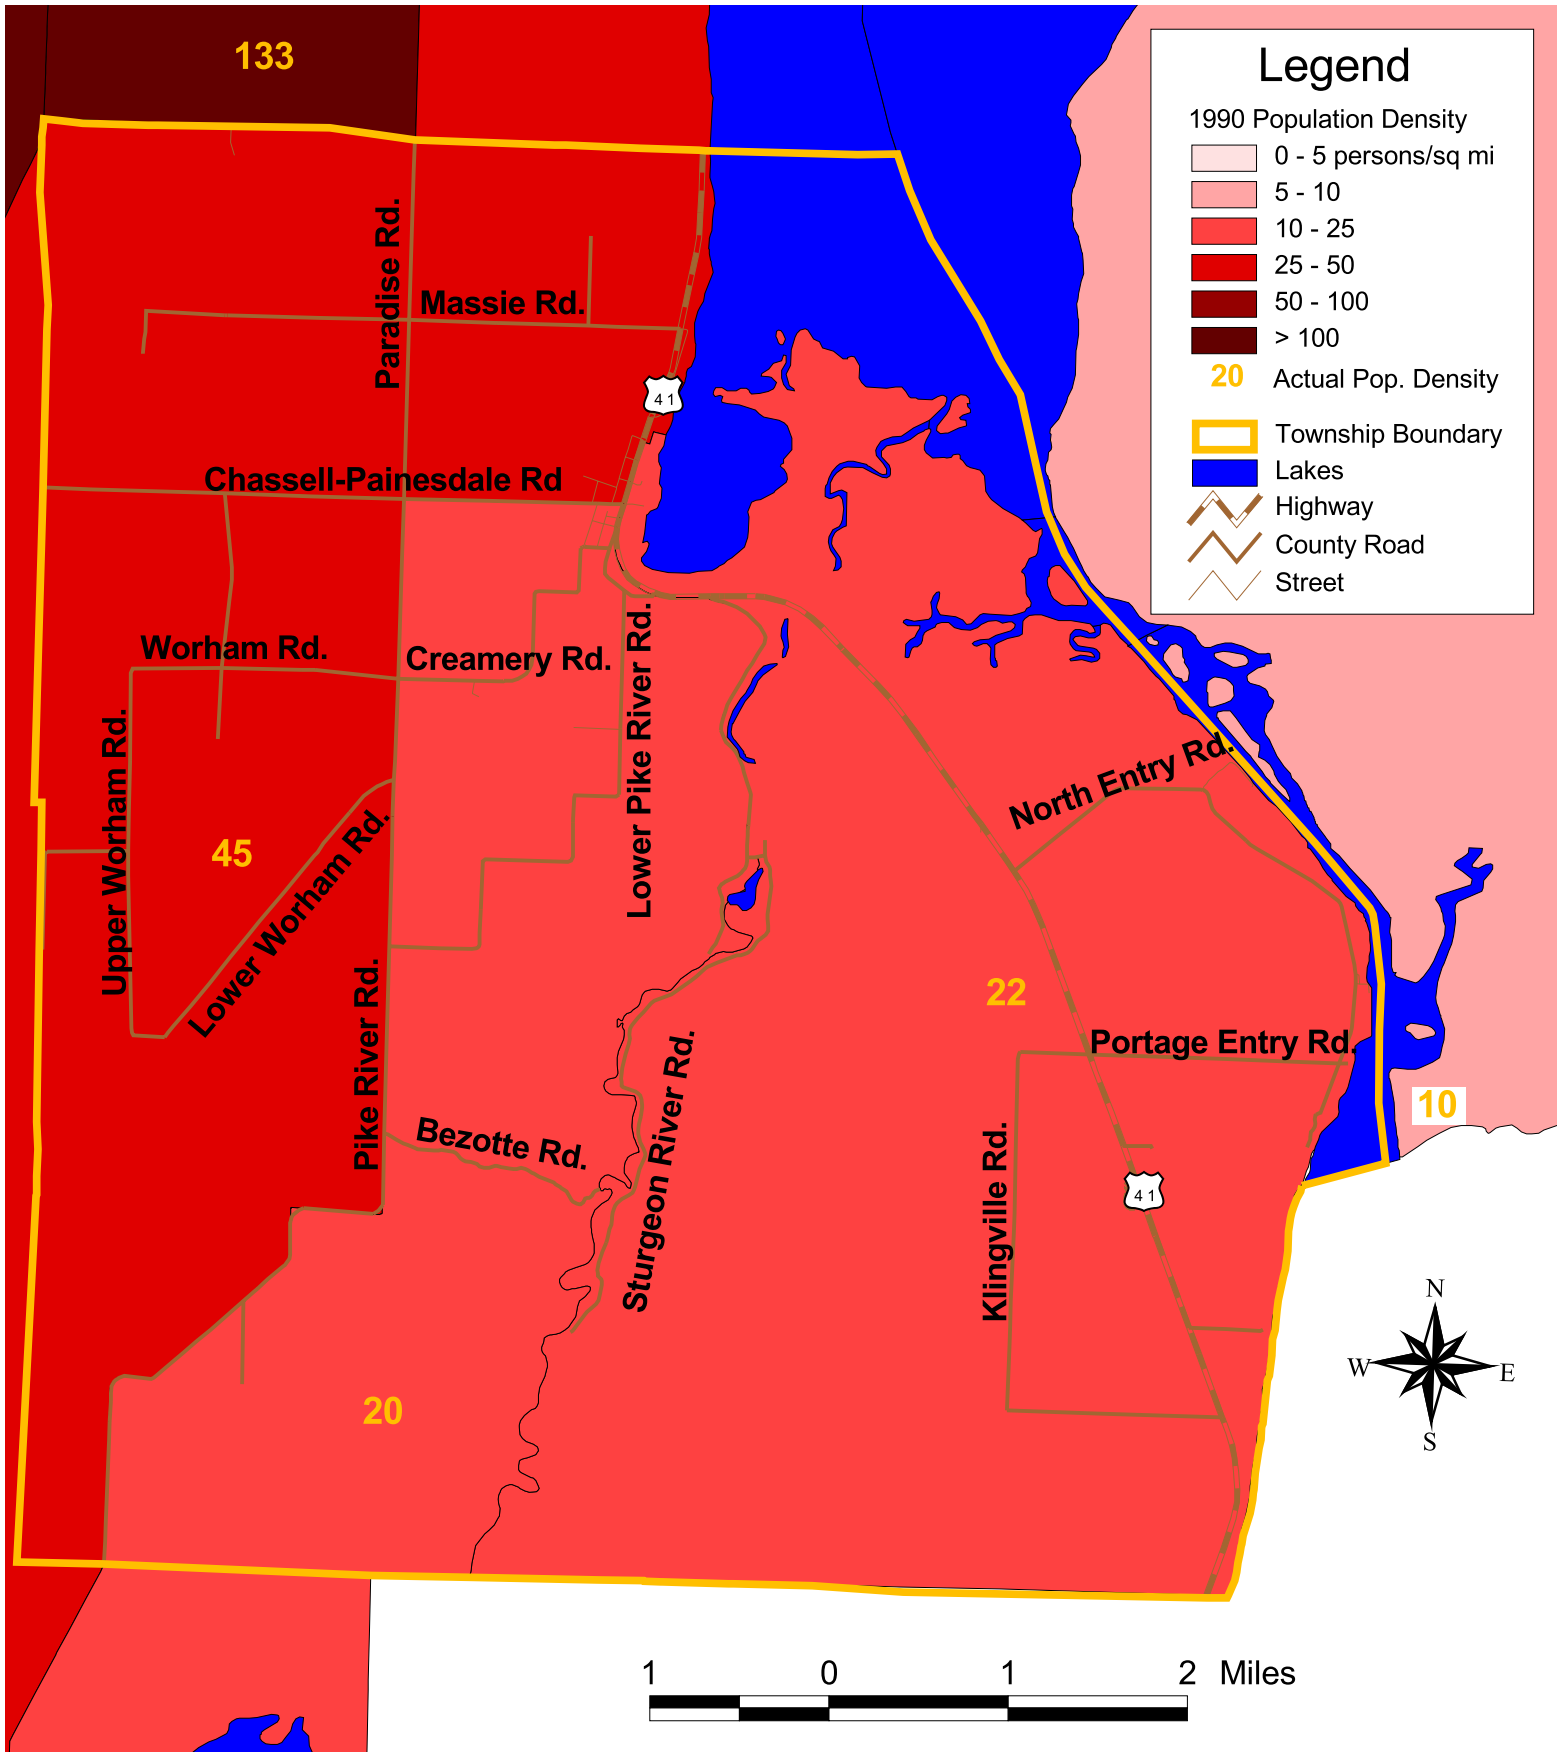

Chassell Township 2000 Population Density

Sources: U.S. Census Bureau TIGER Census Block Groups;
Michigan Geographic Data Library, Michigan Geographic Framework

July 2004 Katherine Kruse
GEM Center for Science and Environmental Outreach
Michigan Technological University