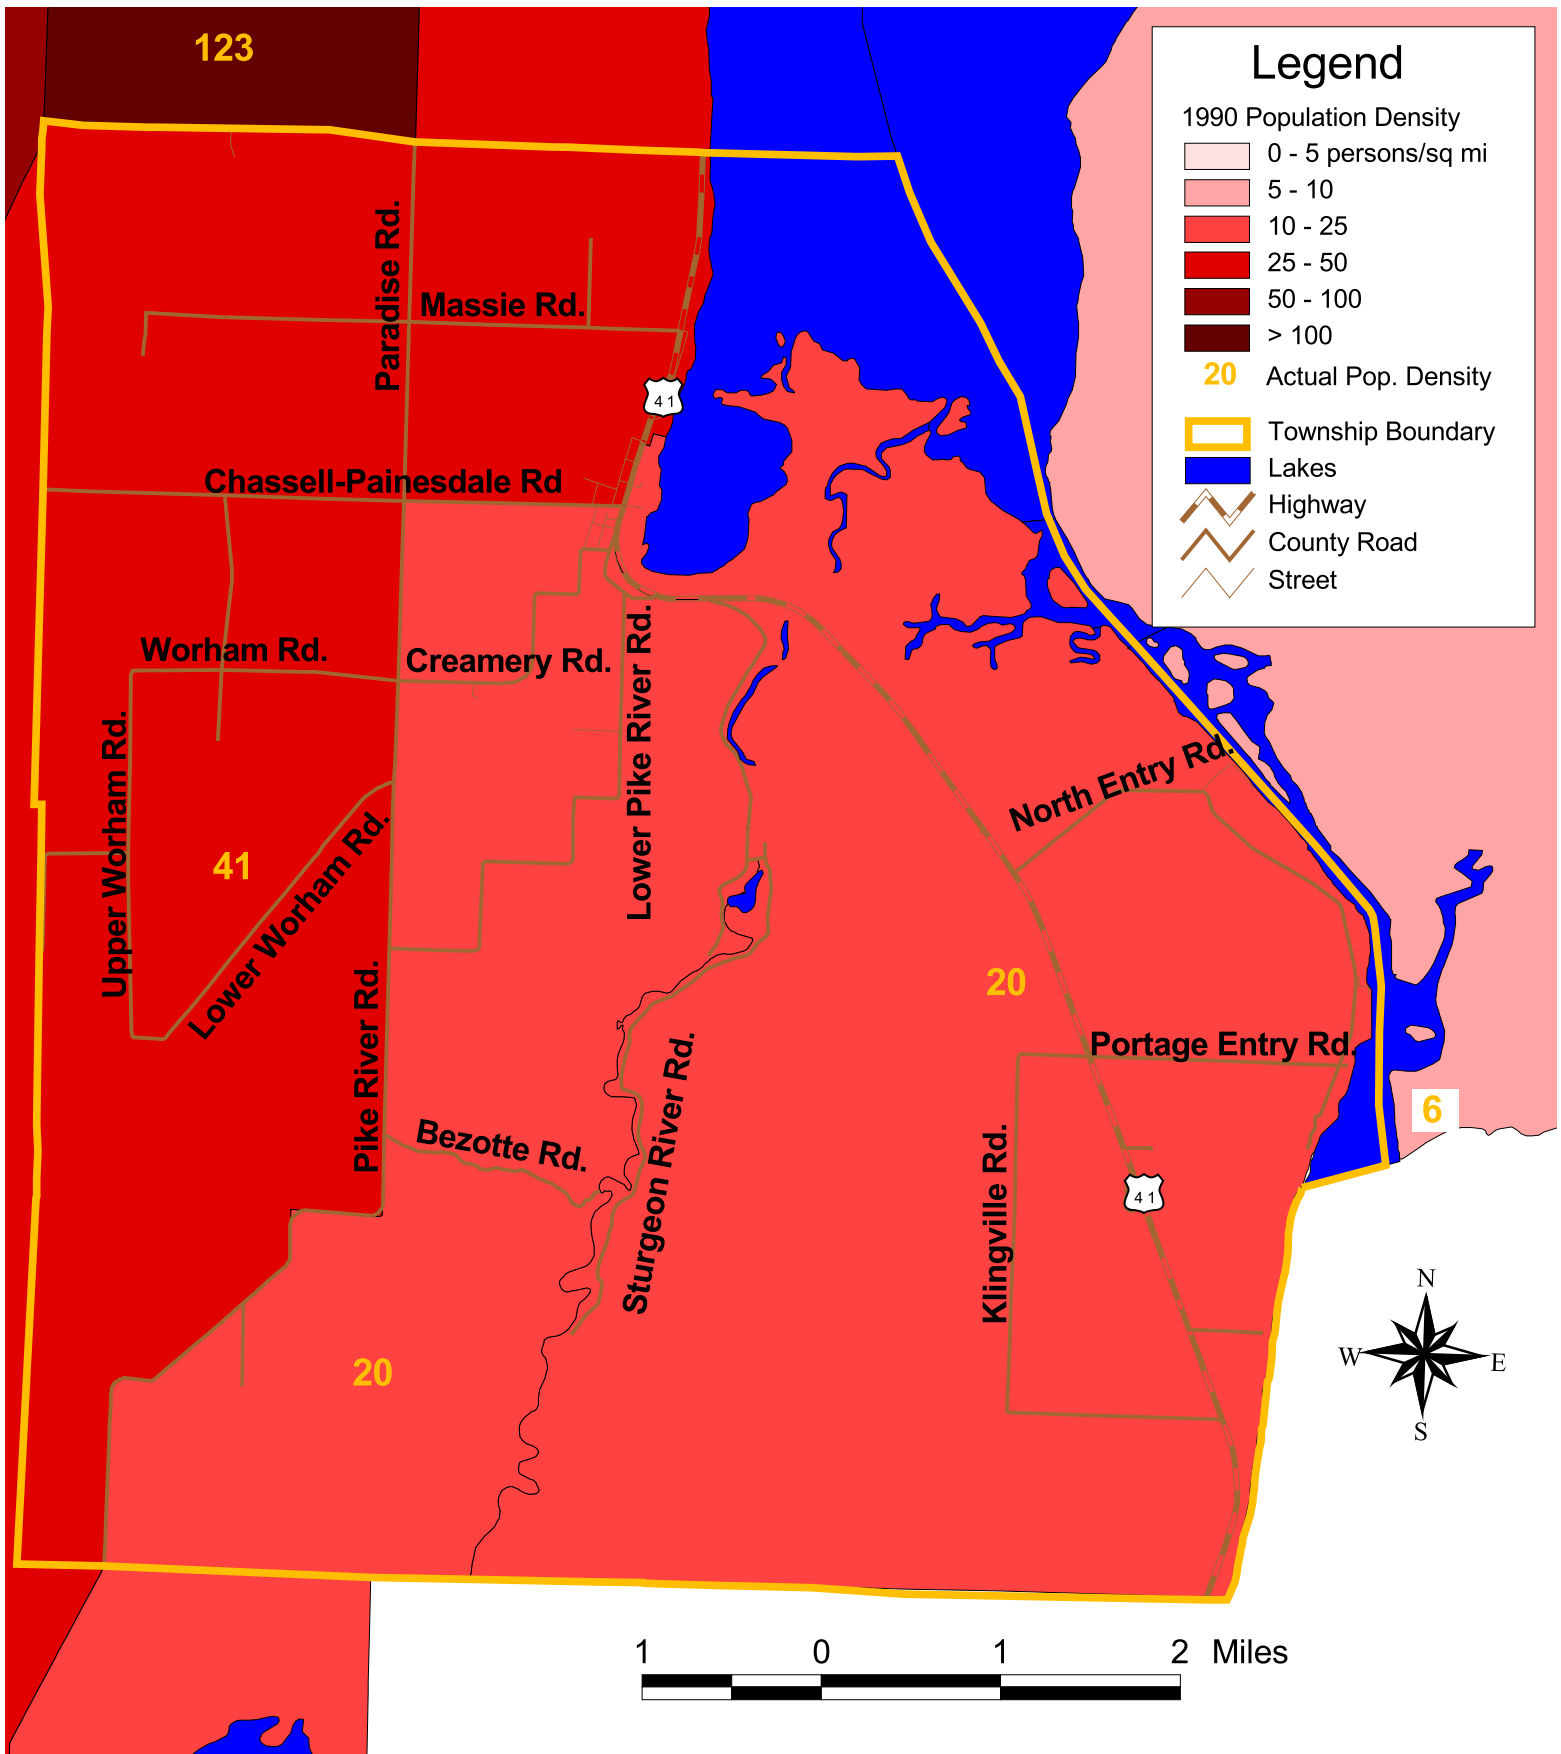

# Chassell Township 1990 Population Density

Sources: U.S. Census Bureau TIGER Census Block Groups  
Michigan Geographic Data Library, Michigan Geographic Framework

July 2004 Katherine Kruse  
GEM Center for Science and Environmental Outreach  
Michigan Technological University