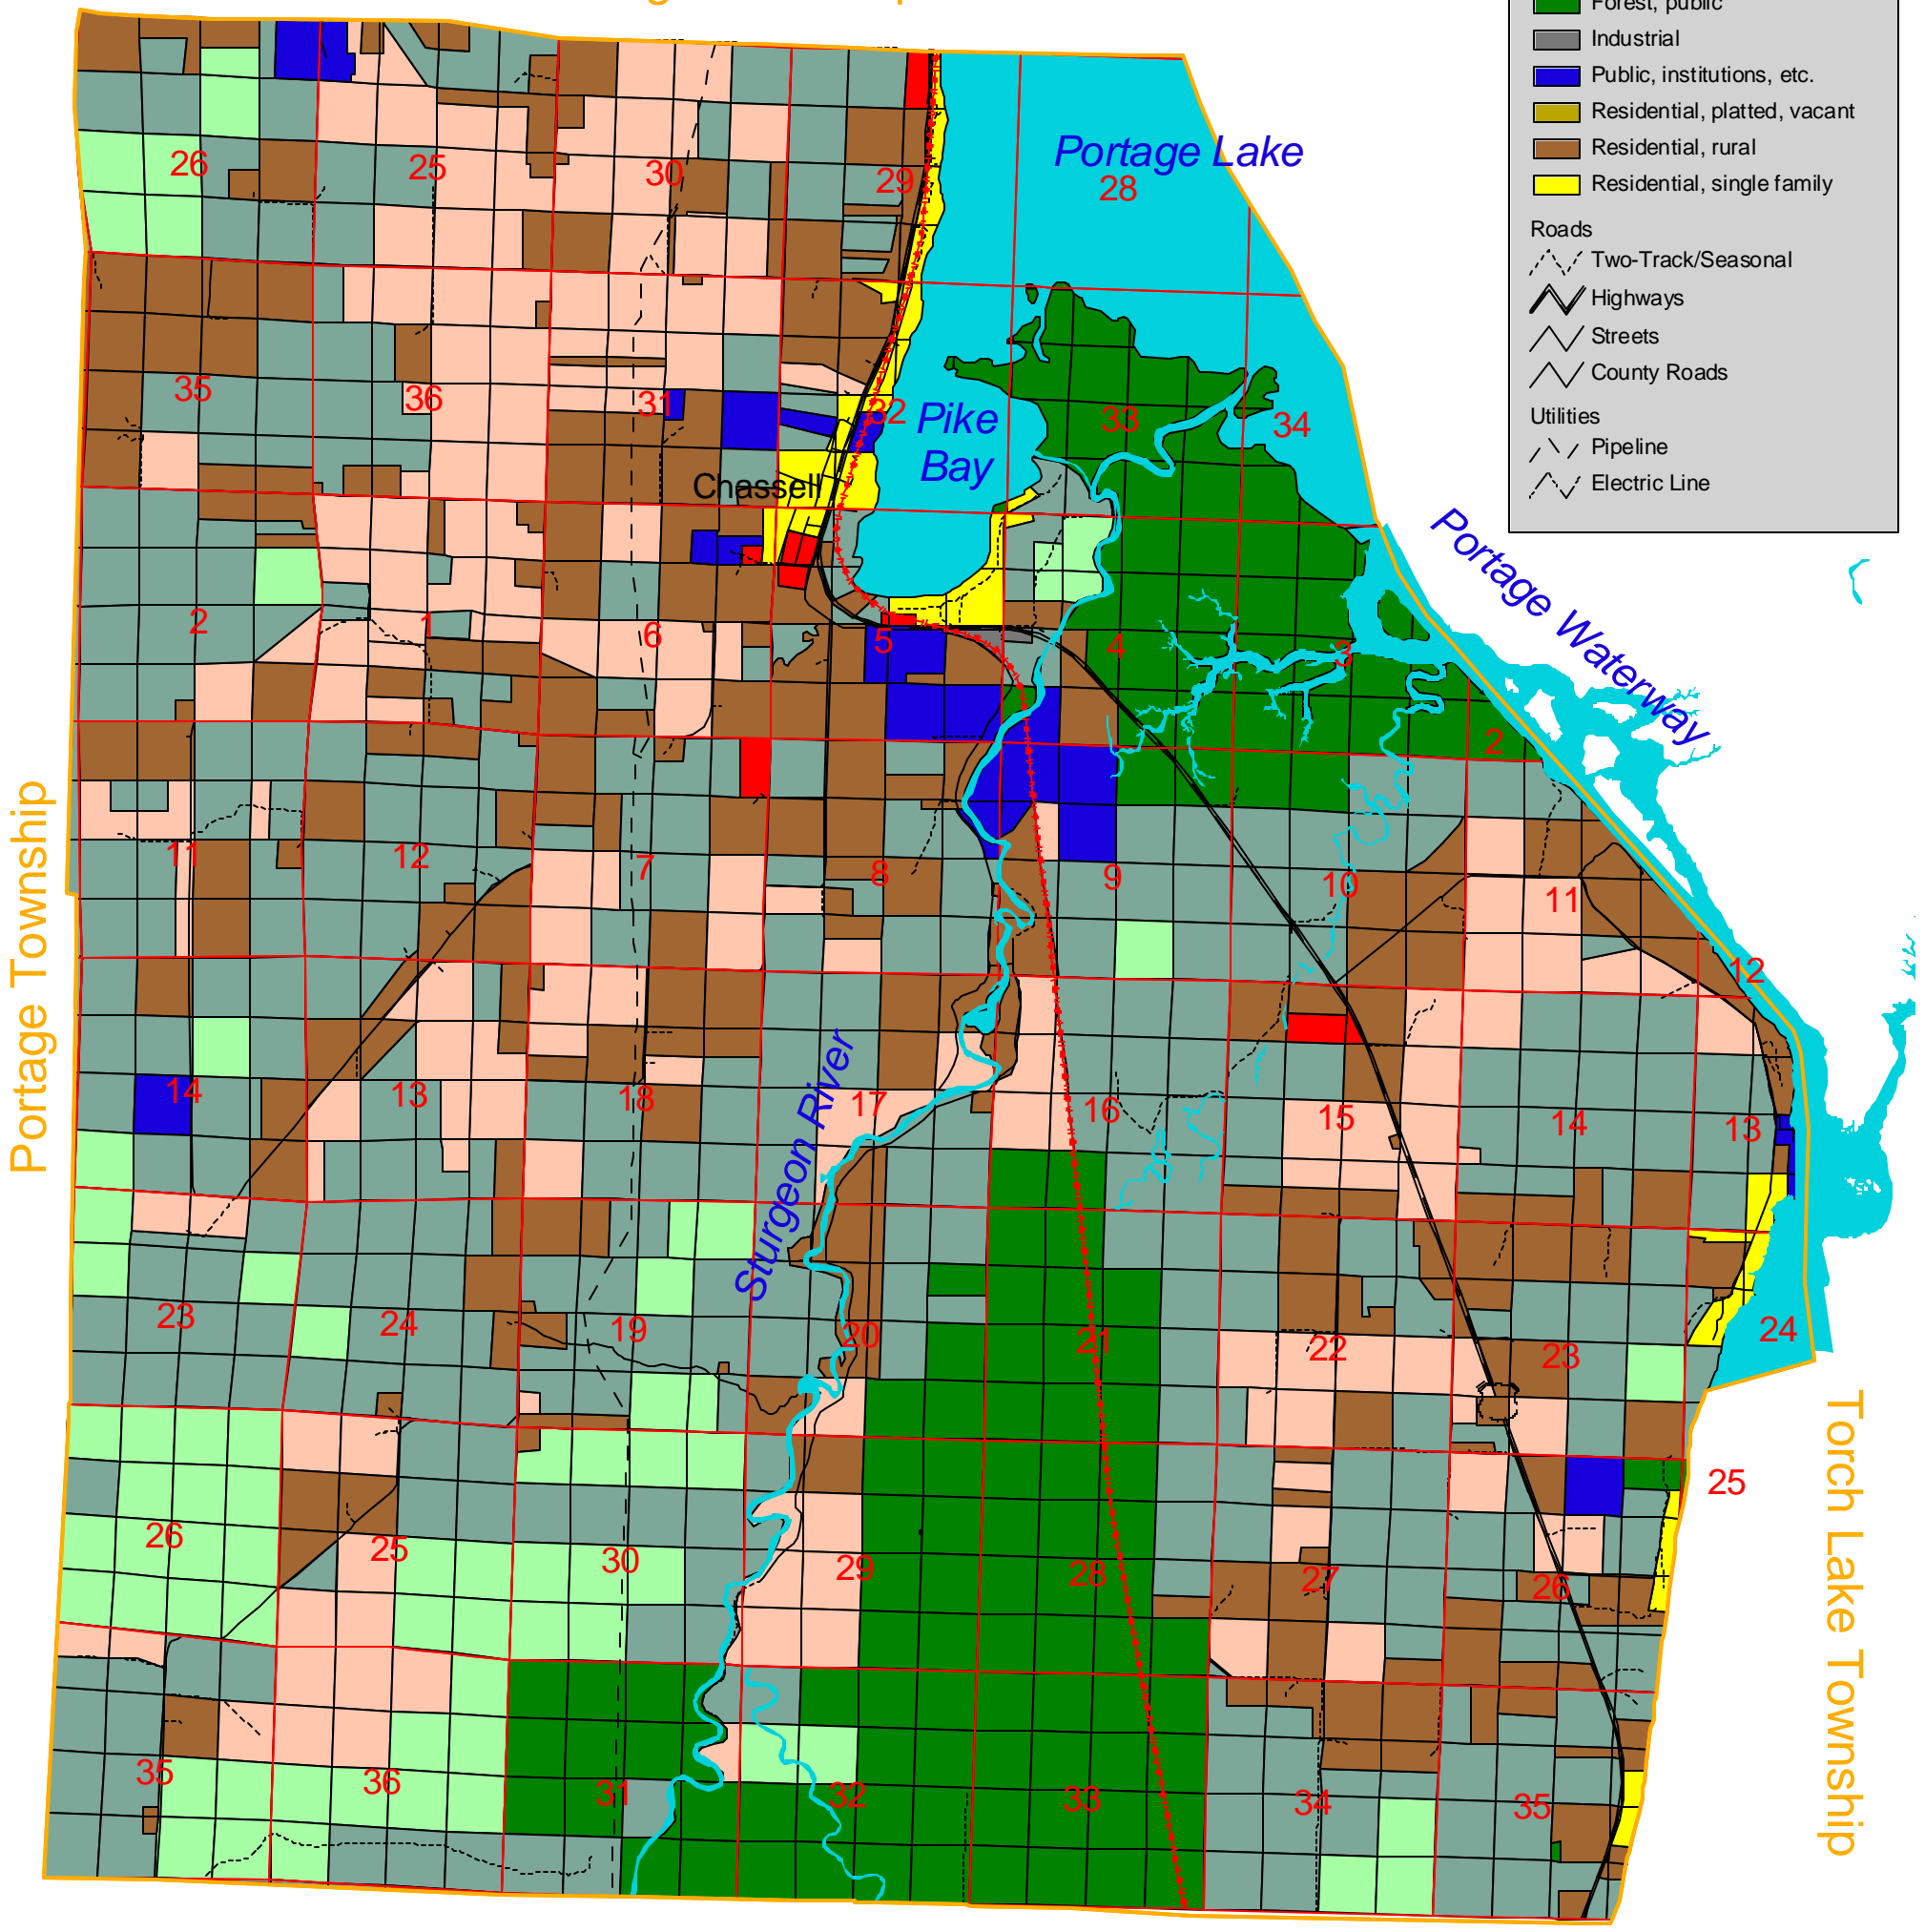

Chassell Township Land Use 2002

Portage Township

BARAGA COUNTY

7 February 2004 Kristine Bradof
 GEM Center for Science and Environmental Outreach
 Michigan Technological University

The Houghton County Planning Commission funded this mapping project, with a matching grant from the National Environmental Education and Training Foundation. Printing costs were underwritten by the Houghton Rotary Club and the League of Women Voters of the Copper Country.