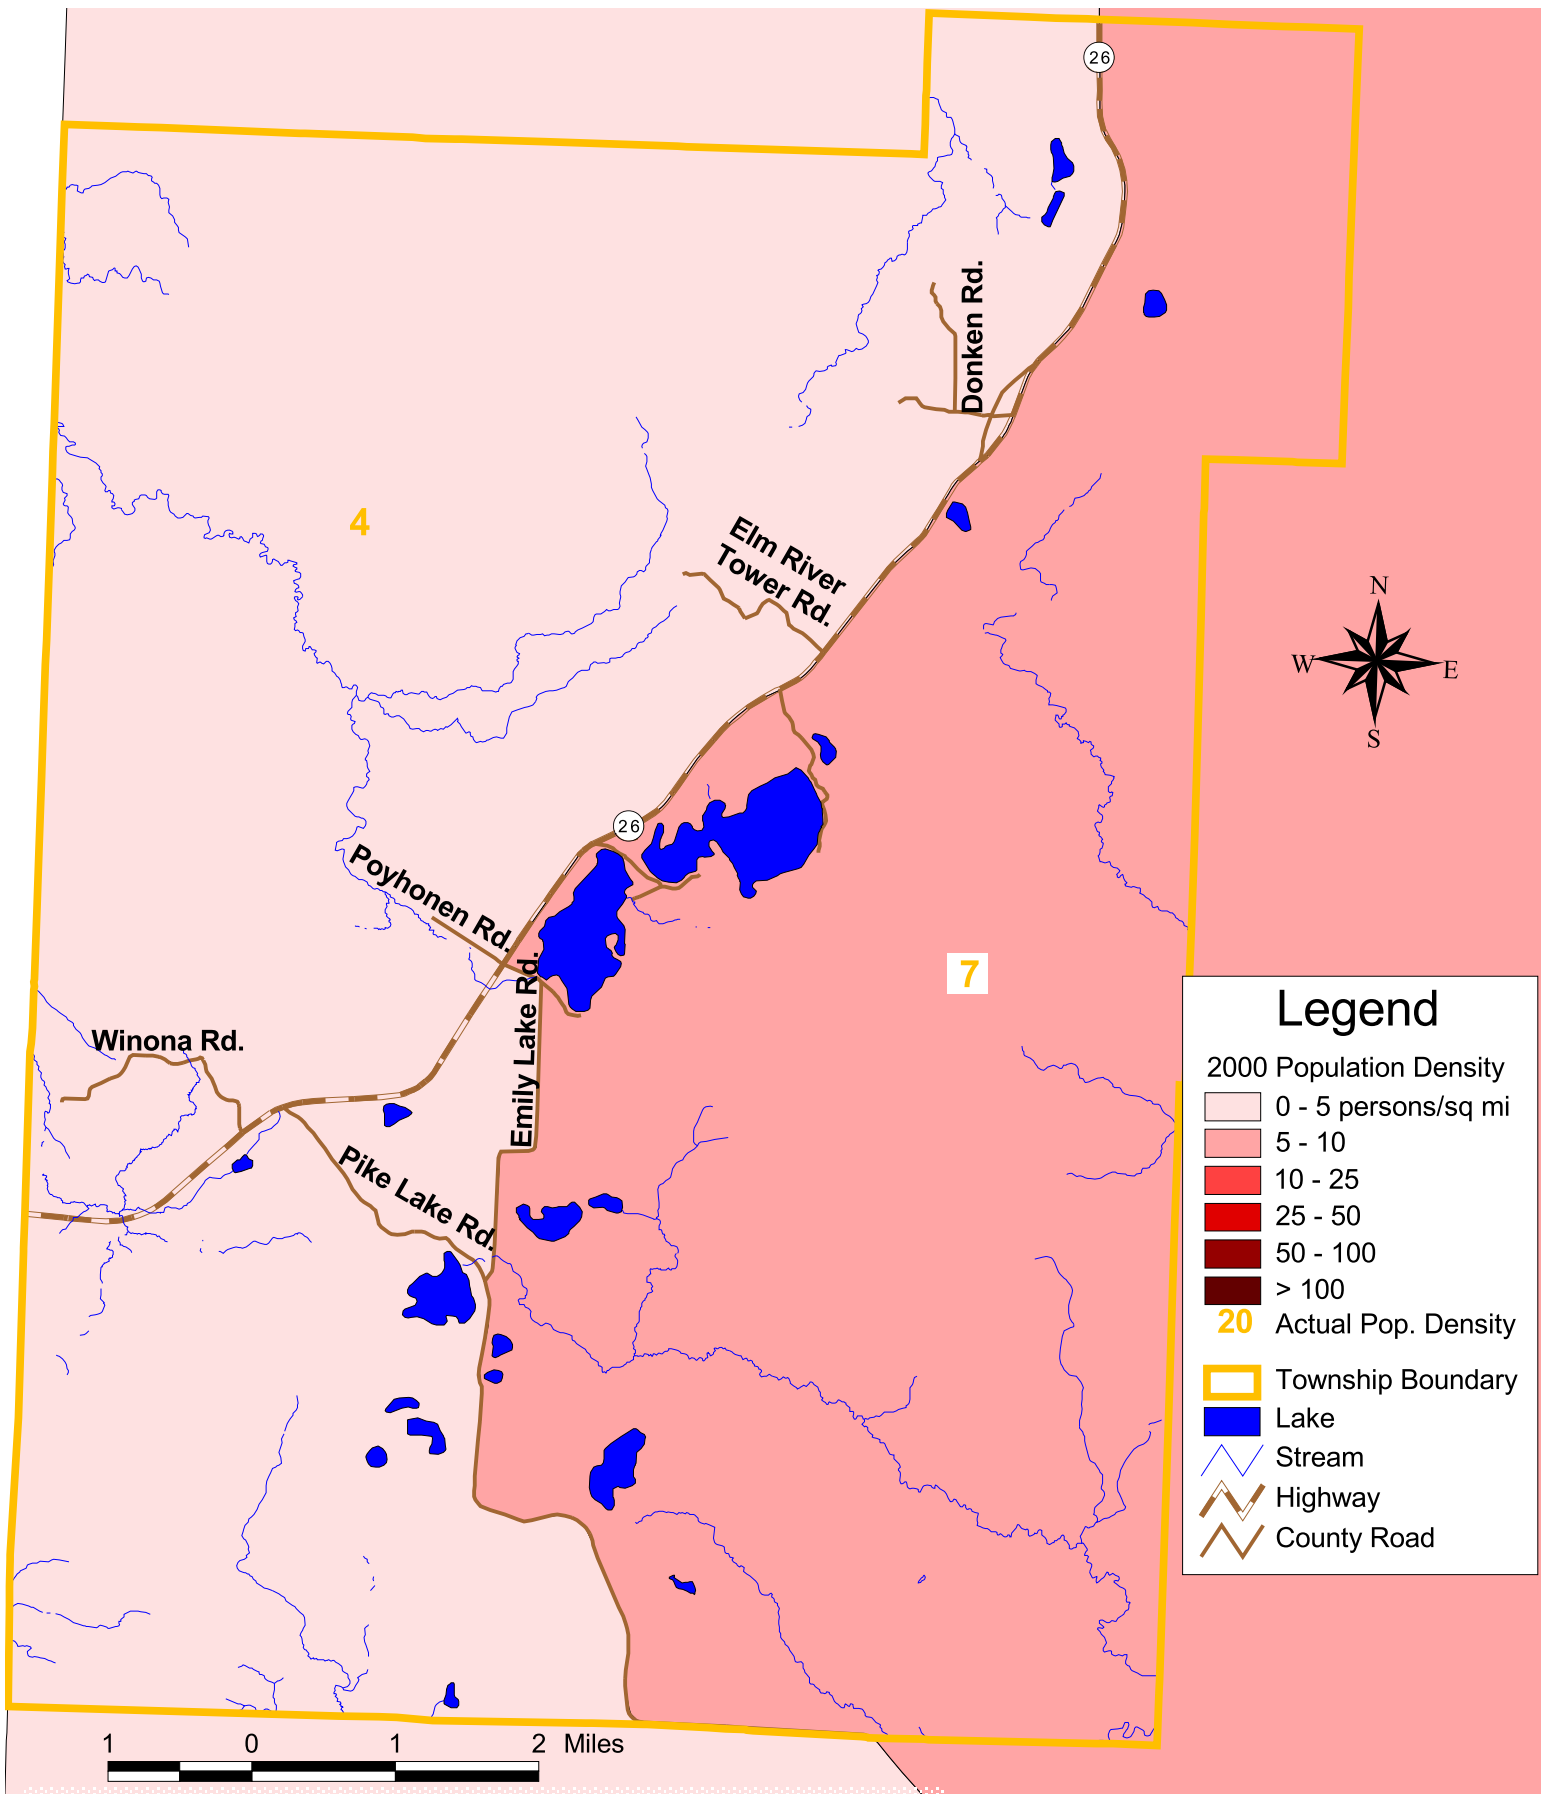

Elm River Township 2000 Population Density

Sources: U.S. Census Bureau TIGER Census Block Groups
Michigan Geographic Data Library, Michigan Geographic Framework

July 2004 Katherine Kruse
GEM Center for Science and Environmental Outreach
Michigan Technological University