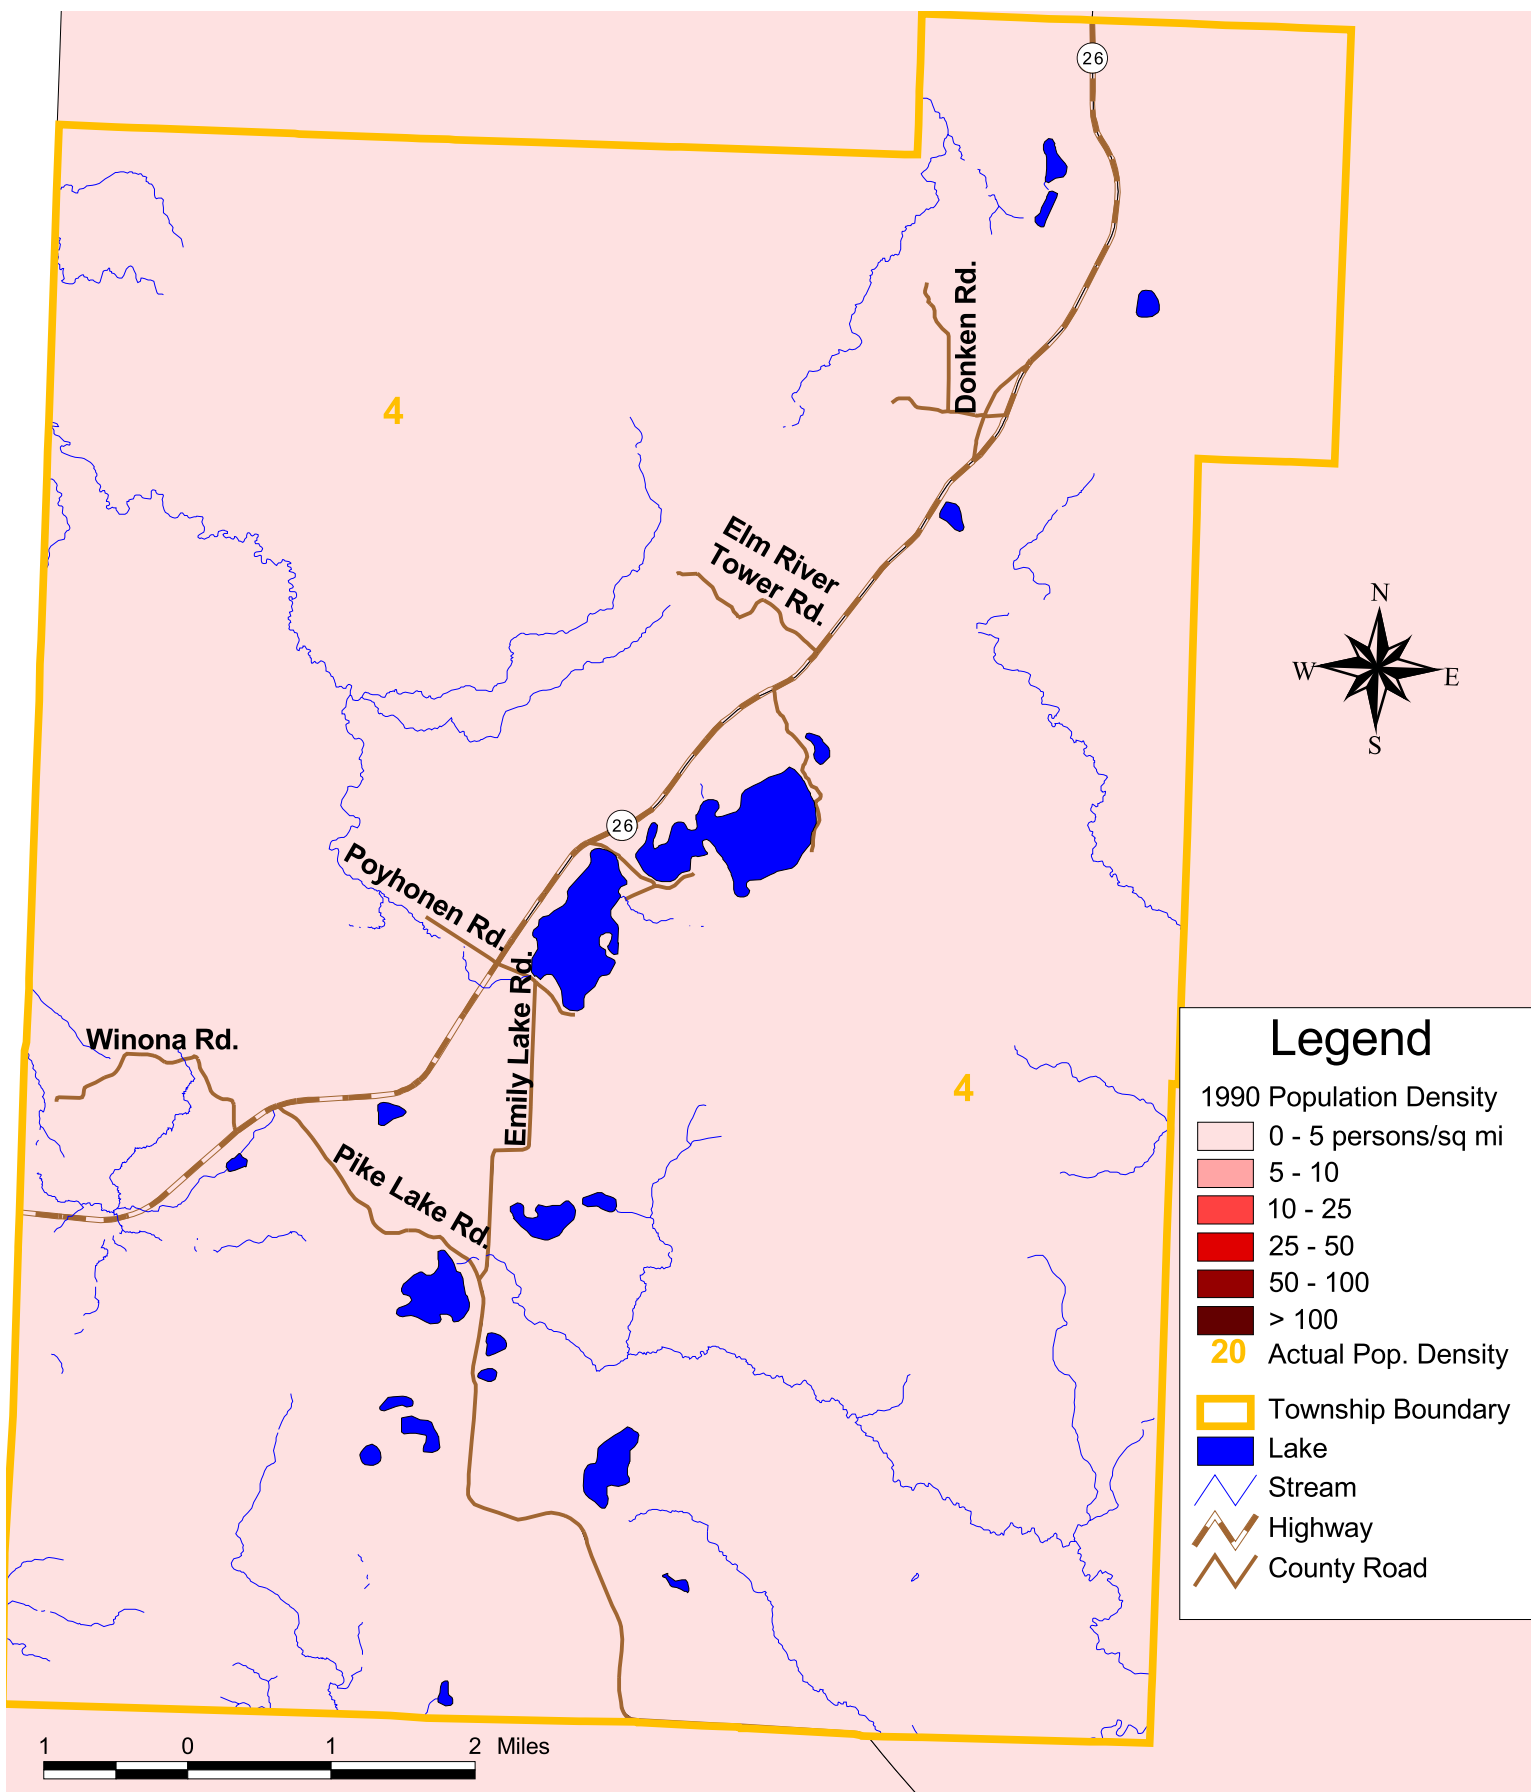

# Elm River Township 1990 Population Density

Sources: U.S. Census Bureau TIGER Census Block Groups  
Michigan Geographic Data Library, Michigan Geographic Framework

July 2004 Katherine Kruse  
GEM Center for Science and Environmental Outreach  
Michigan Technological University