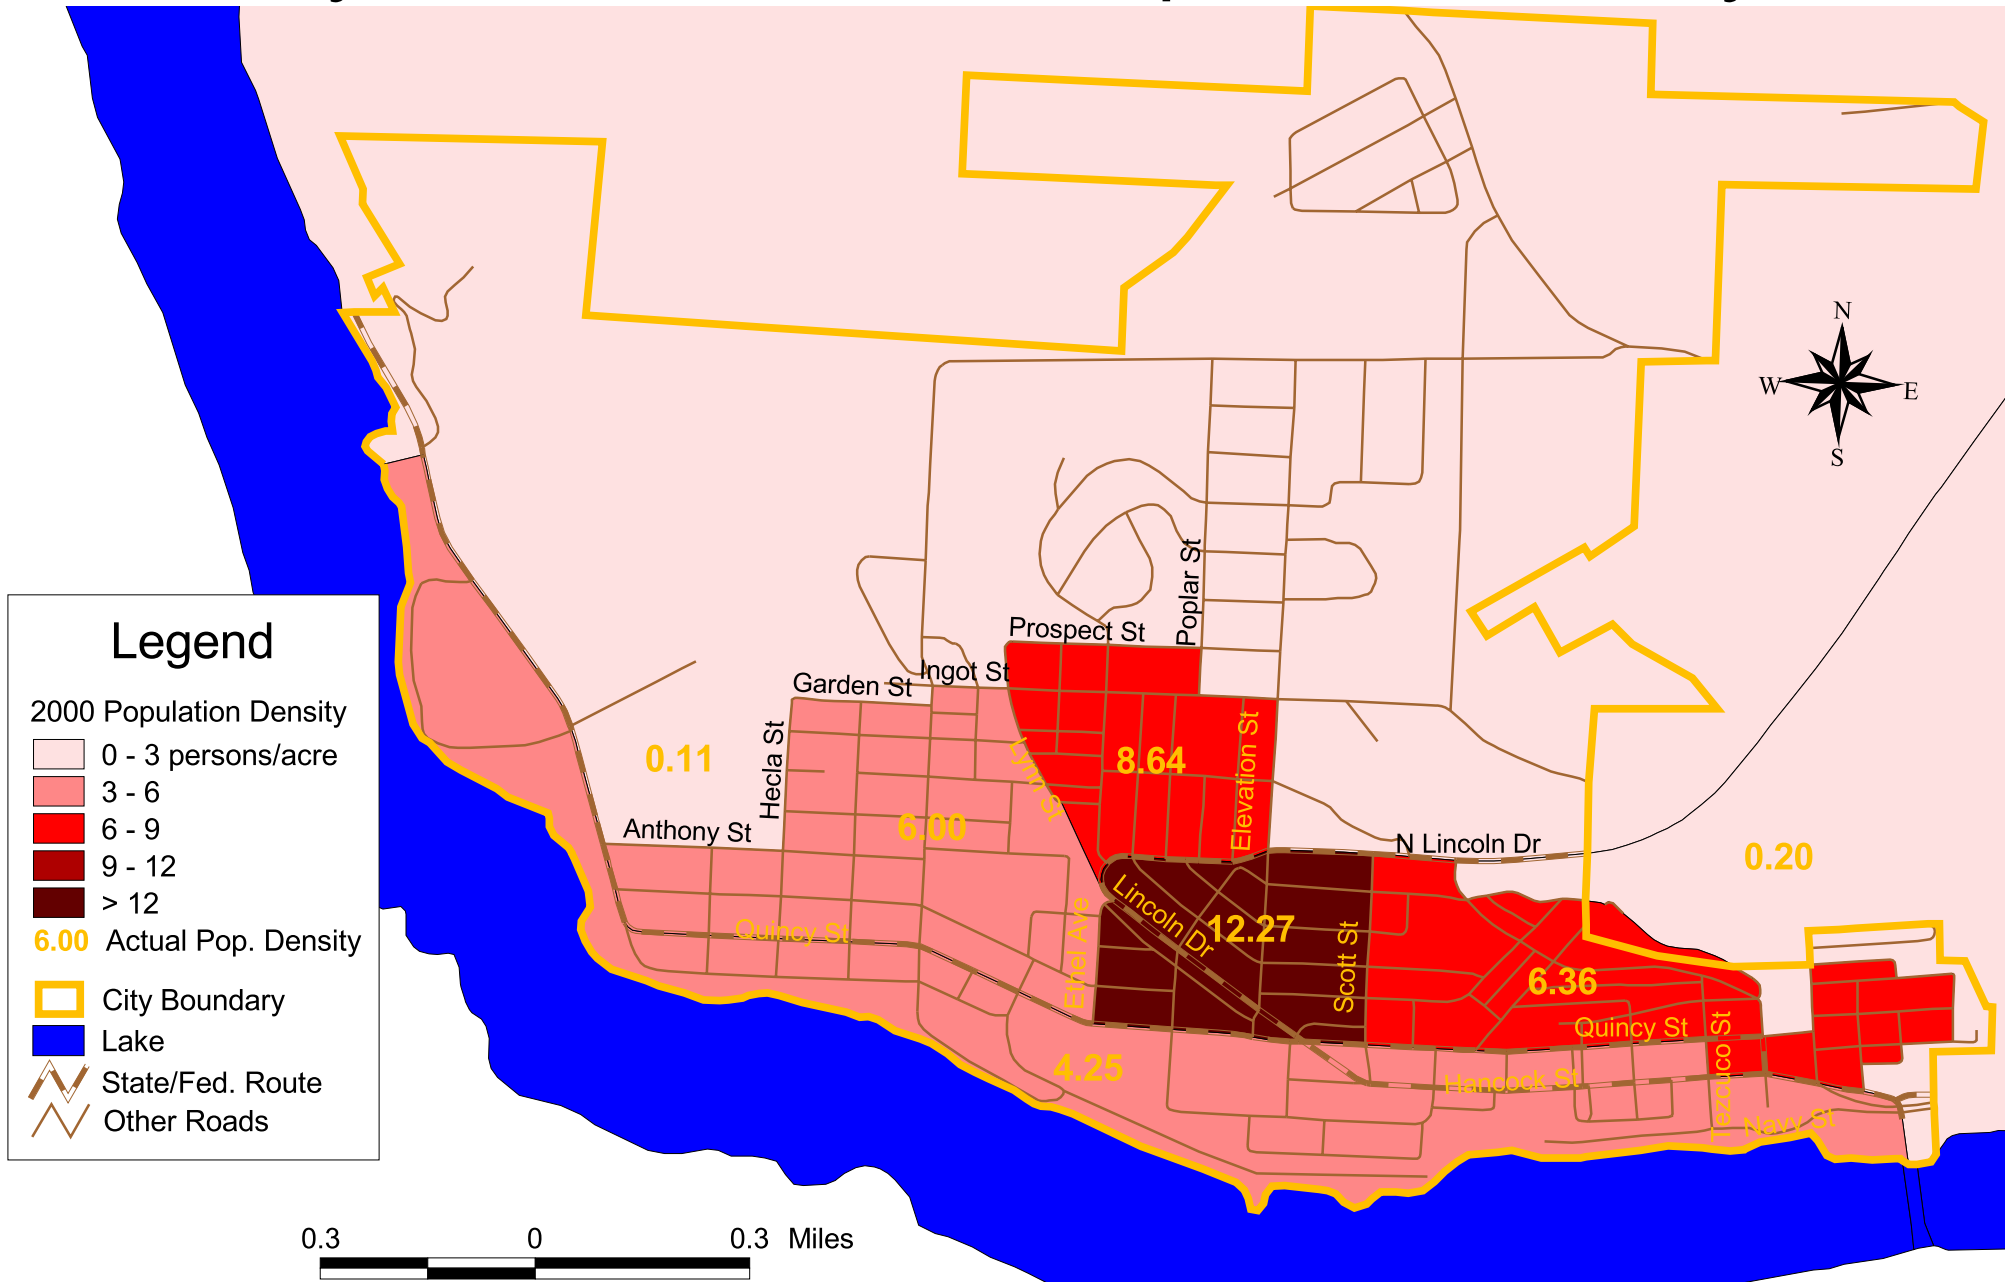

City of Hancock 2000 Population Density

Sources: U.S. Census Bureau TIGER Census Block Groups
Michigan Geographic Data Library, Michigan Geographic Framework

July 2004 Katherine Kruse
GEM Center for Science and Environmental Outreach
Michigan Technological University