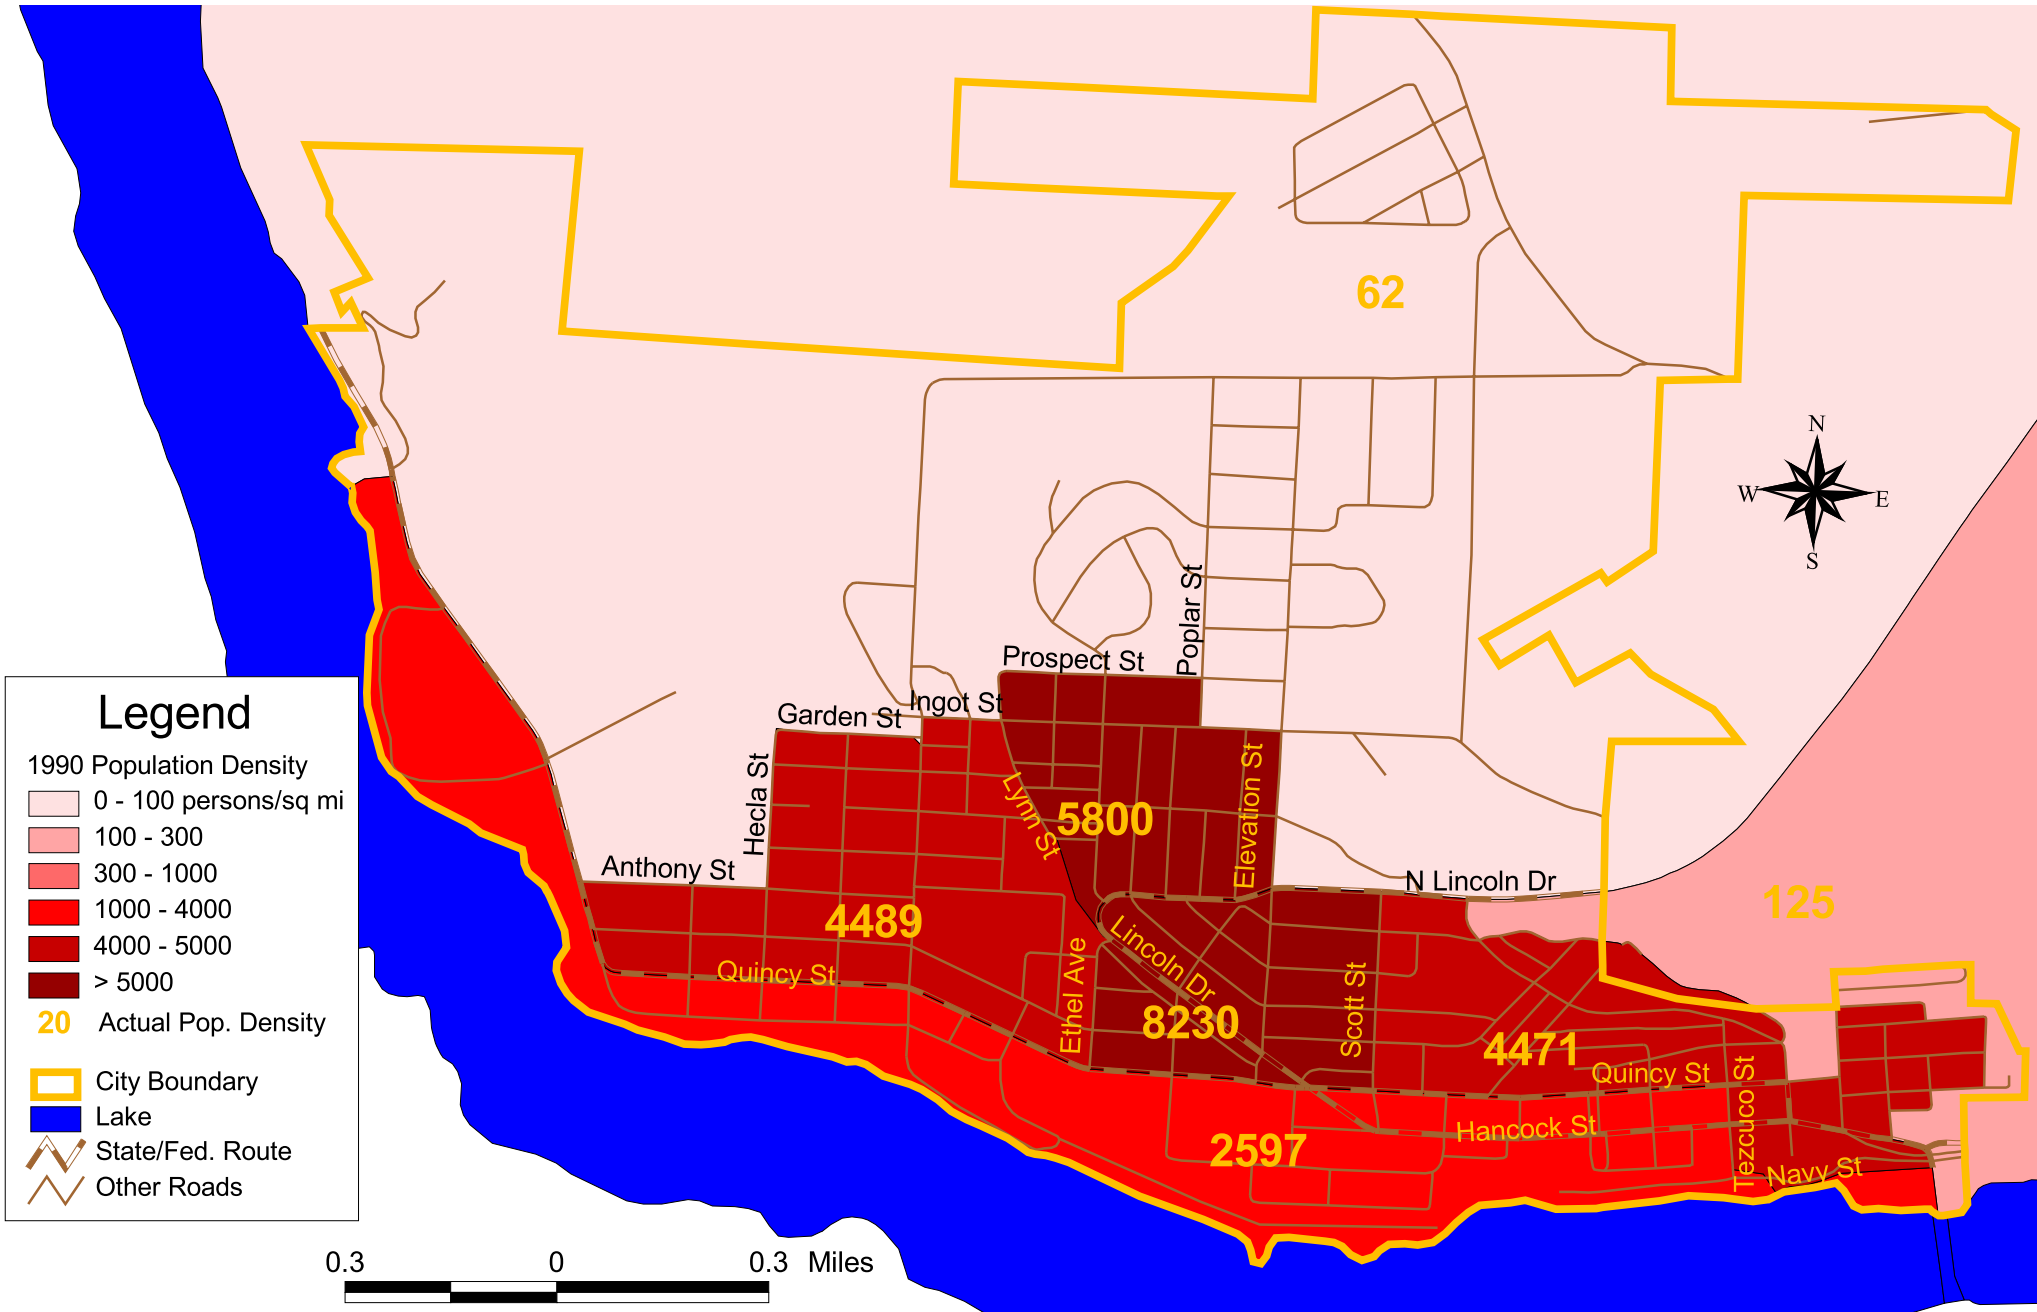

# City of Hancock 1990 Population Density

Sources: U.S. Census Bureau TIGER Census Block Groups  
Michigan Geographic Data Library, Michigan Geographic Framework

July 2004 Katherine Kruse  
GEM Center for Science and Environmental Outreach  
Michigan Technological University