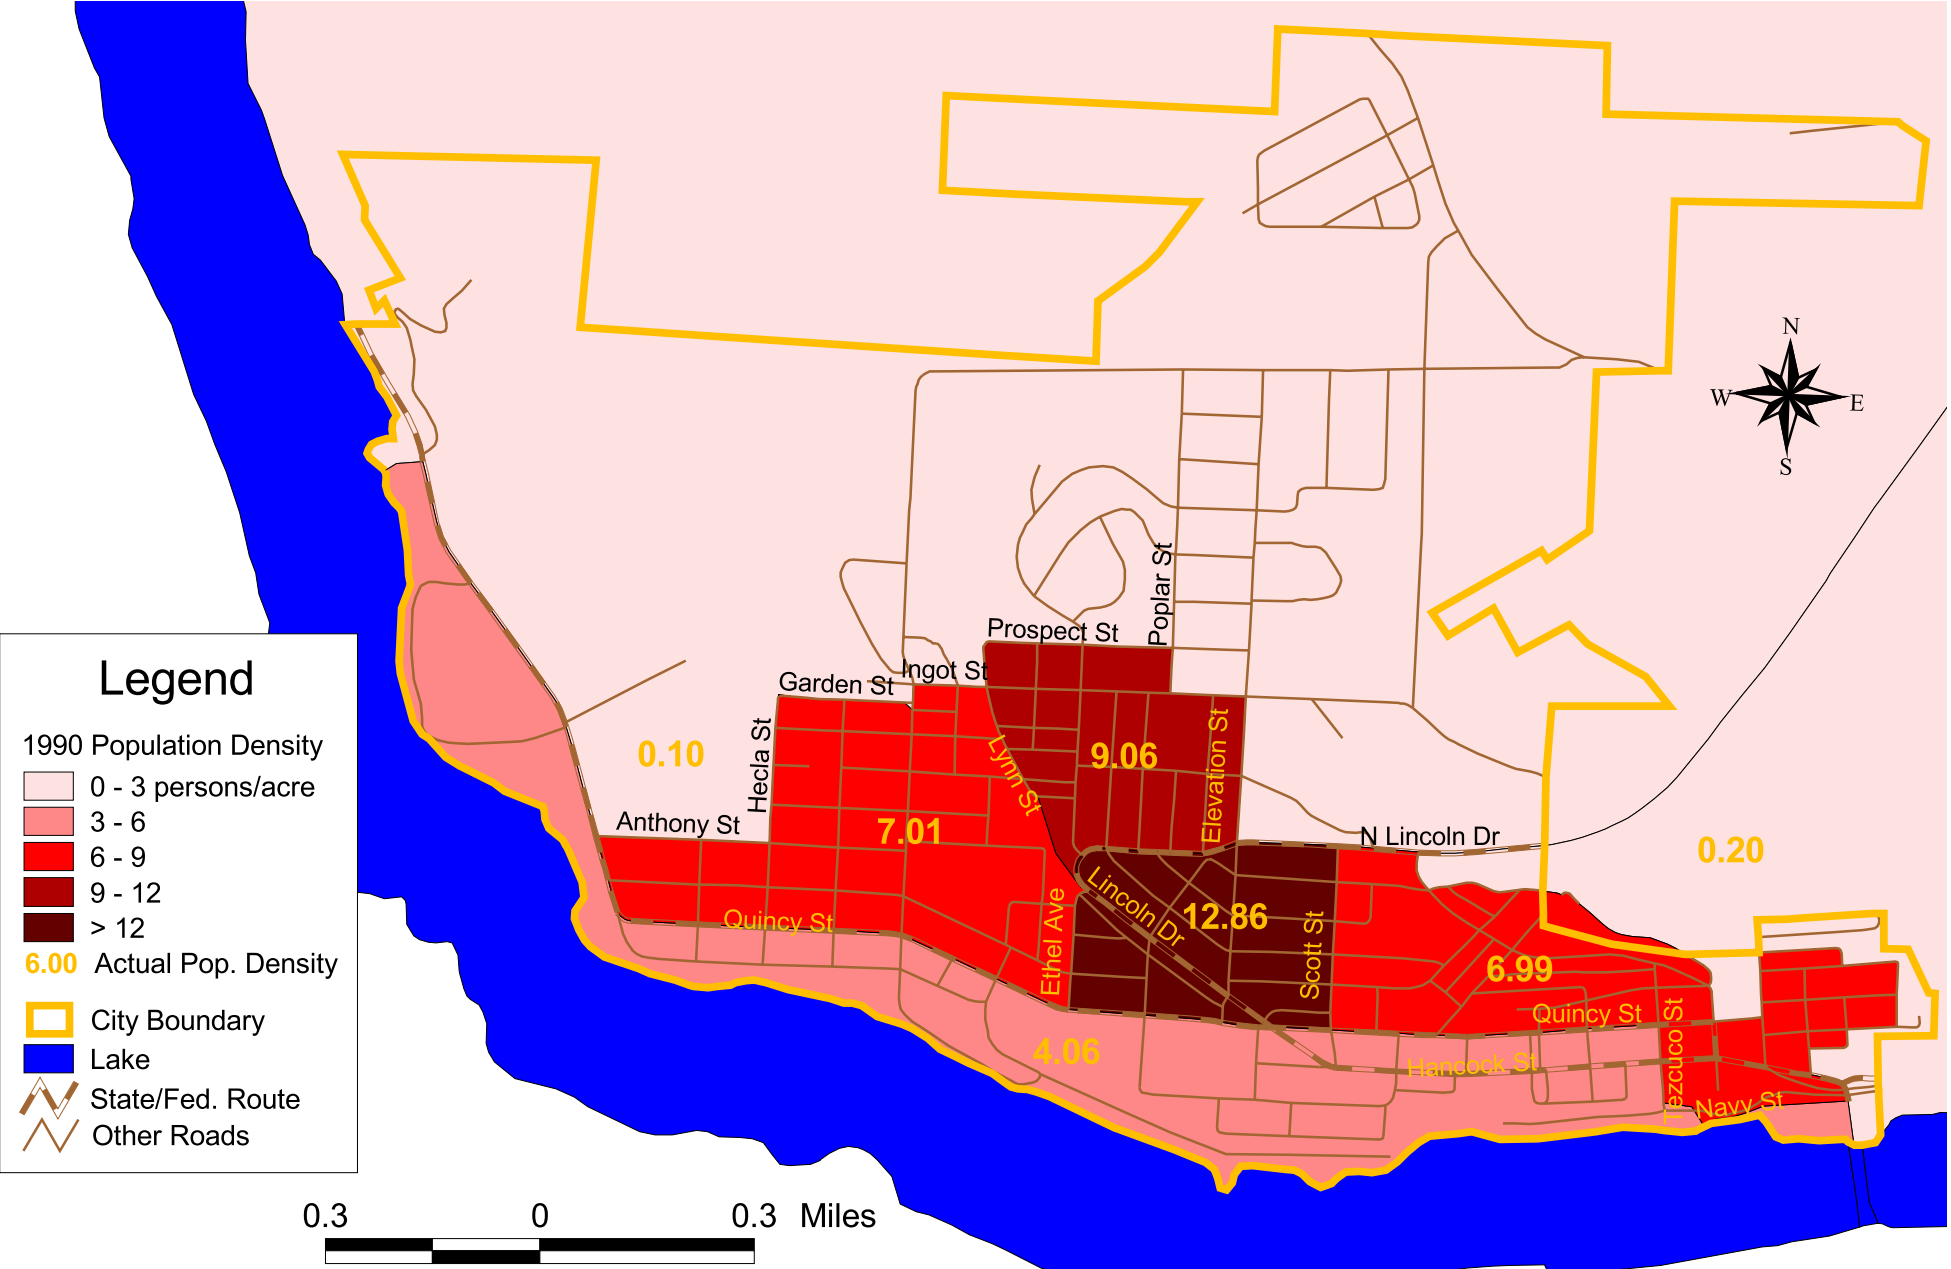

# City of Hancock 1990 Population Density

Sources: U.S. Census Bureau TIGER Census Block Groups  
Michigan Geographic Data Library, Michigan Geographic Framework

July 2004 Katherine Kruse  
GEM Center for Science and Environmental Outreach  
Michigan Technological University