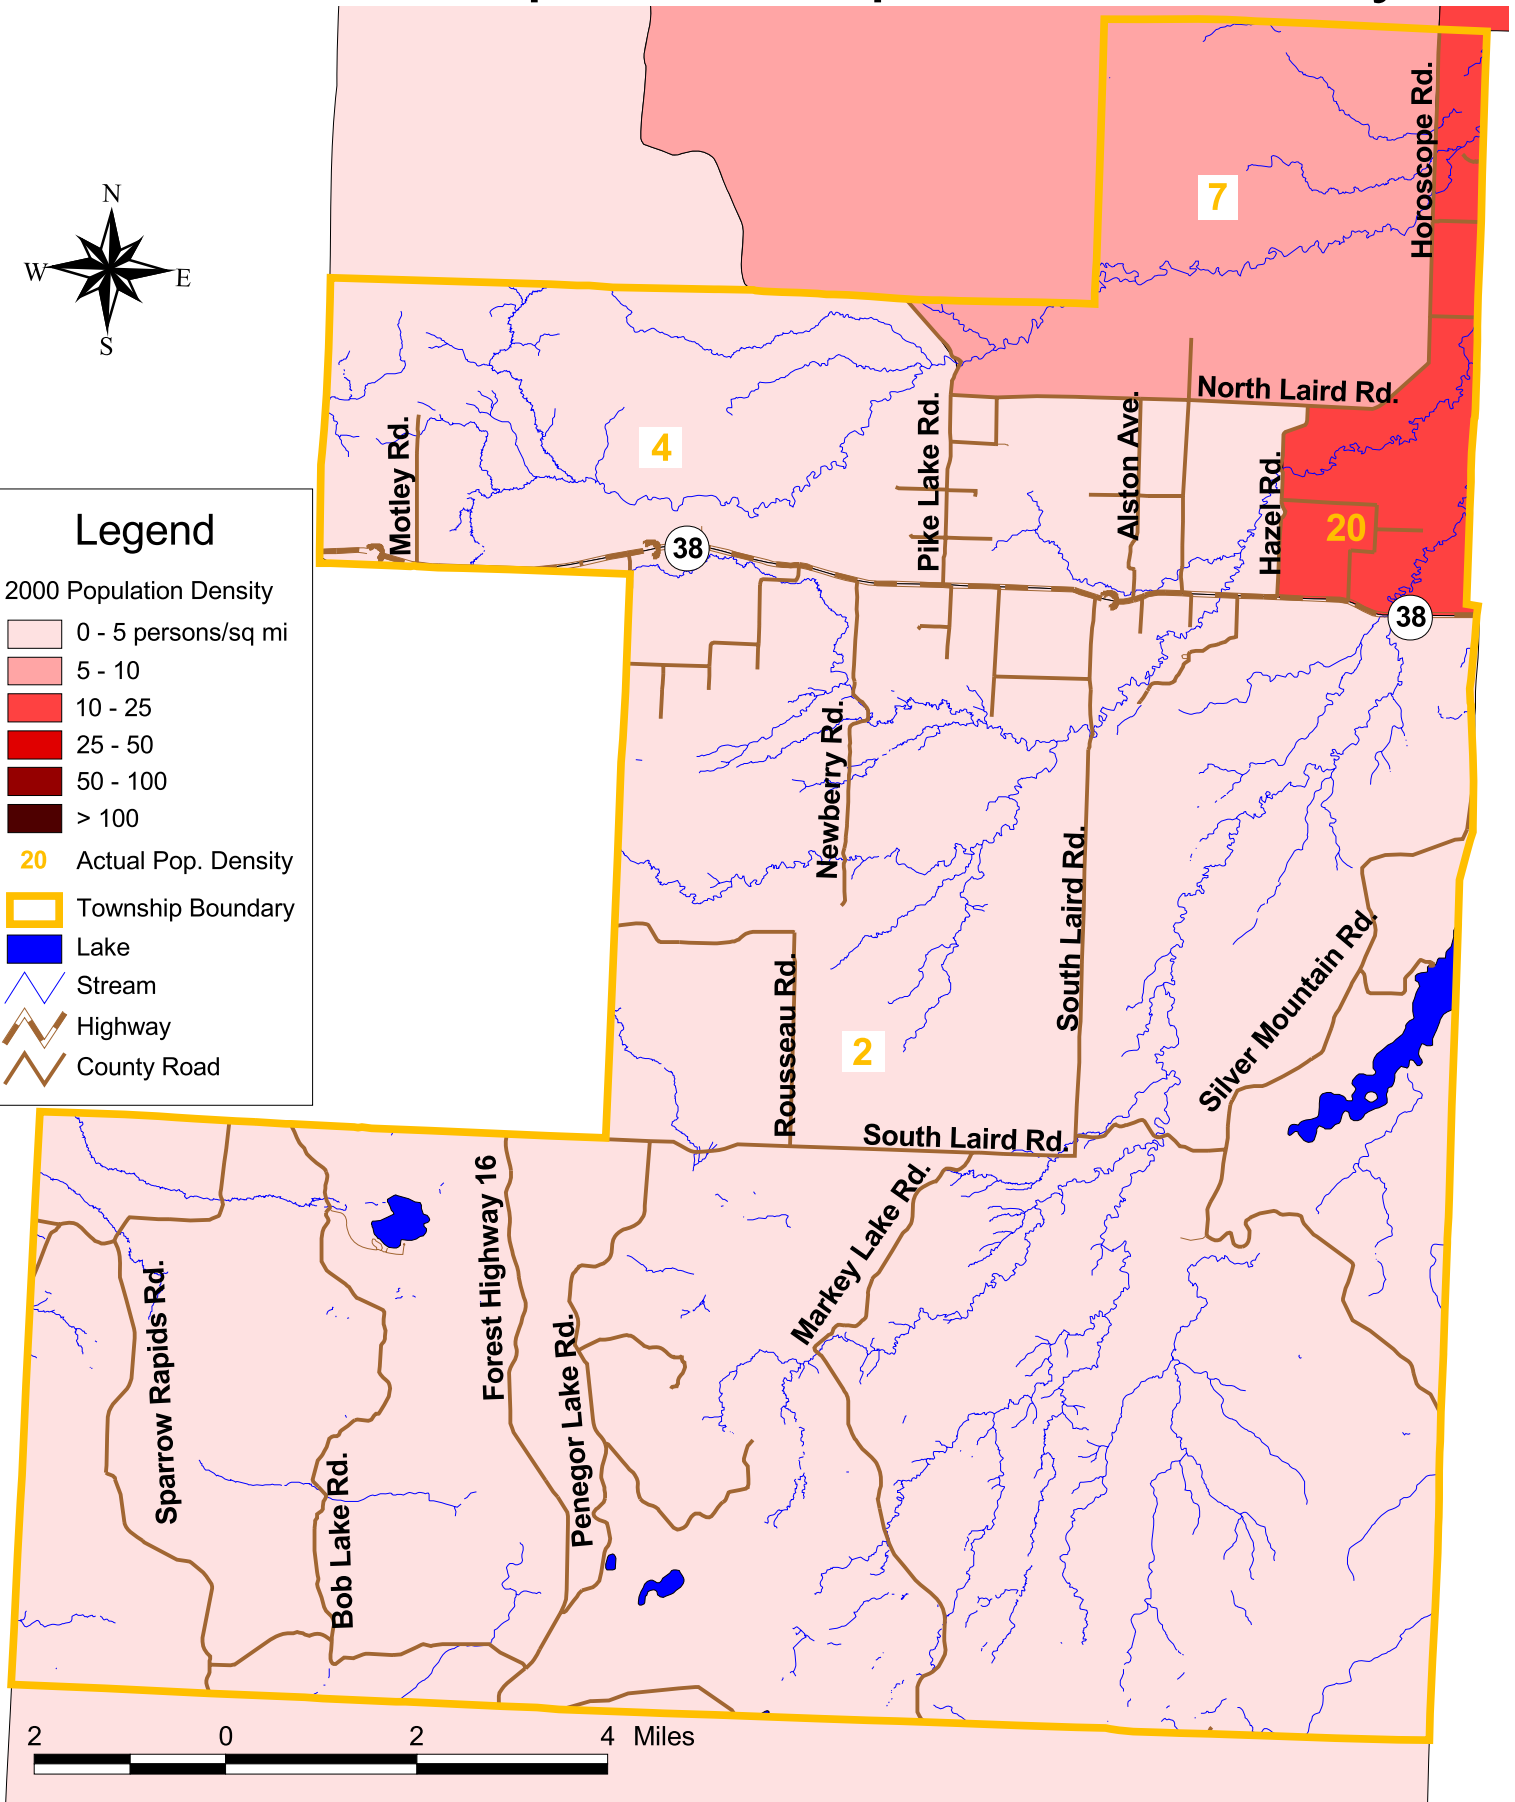

Laird Township 2000 Population Density

Legend

2000 Population Density

- 0 - 5 persons/sq mi
- 5 - 10
- 10 - 25
- 25 - 50
- 50 - 100
- > 100

- Actual Pop. Density
- Township Boundary
- Lake
- Stream
- Highway
- County Road

Sources: U.S. Census Bureau TIGER Census Block Groups
Michigan Geographic Data Library, Michigan Geographic Framework

July 2004 Katherine Kruse
GEM Center for Science and Environmental Outreach
Michigan Technological University