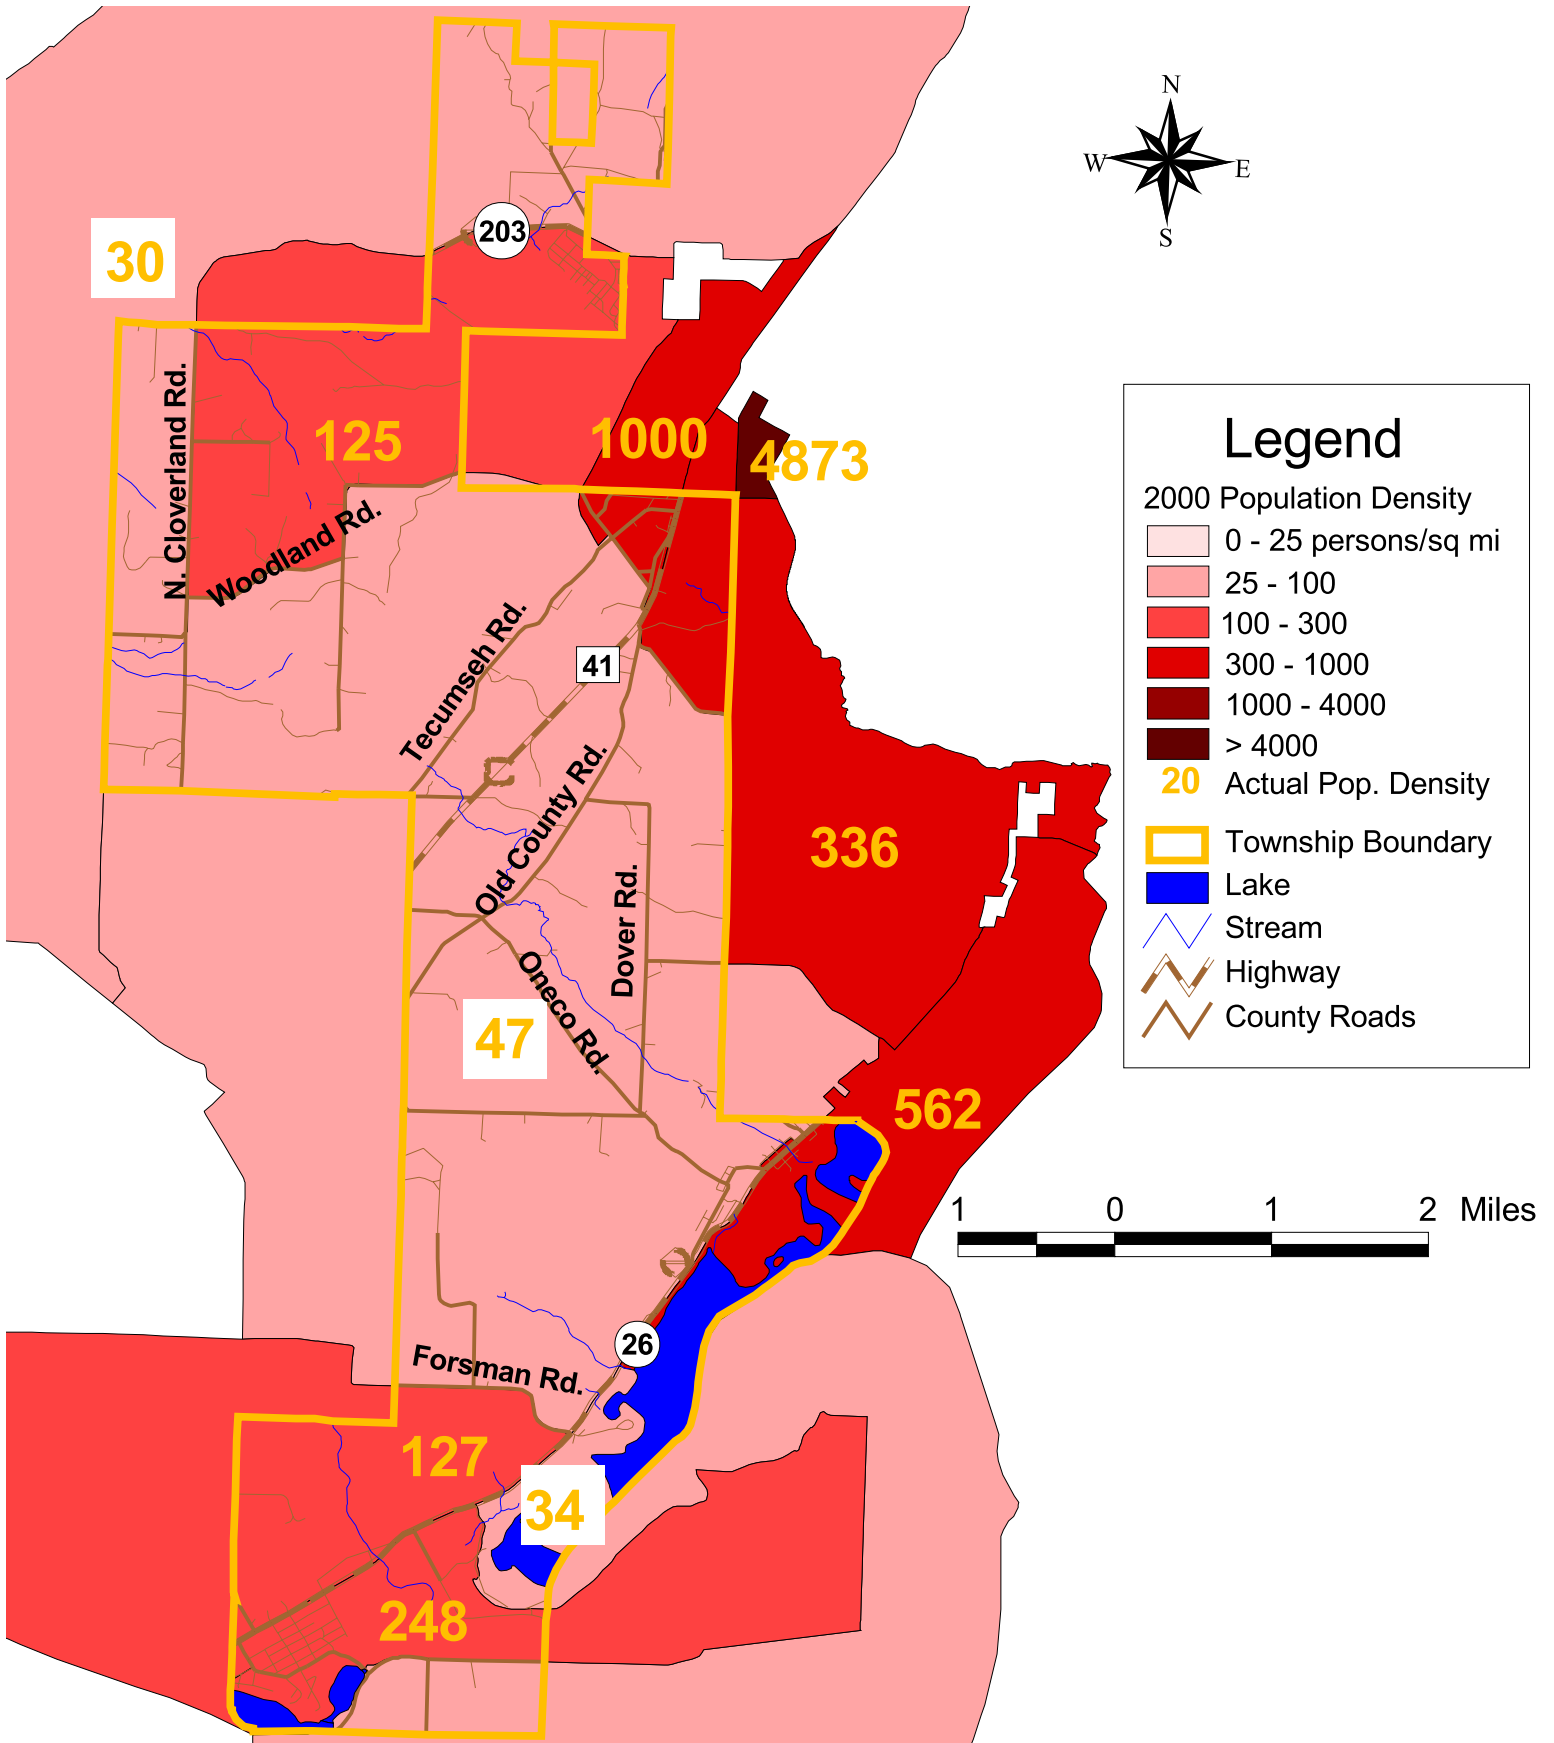

# Osceola Township 2000 Population Density

Sources: U.S. Census Bureau TIGER Census Block Groups  
Michigan Geographic Data Library, Michigan Geographic Framework

July 2004 Katherine Kruse  
GEM Center for Science and Environmental Outreach  
Michigan Technological University