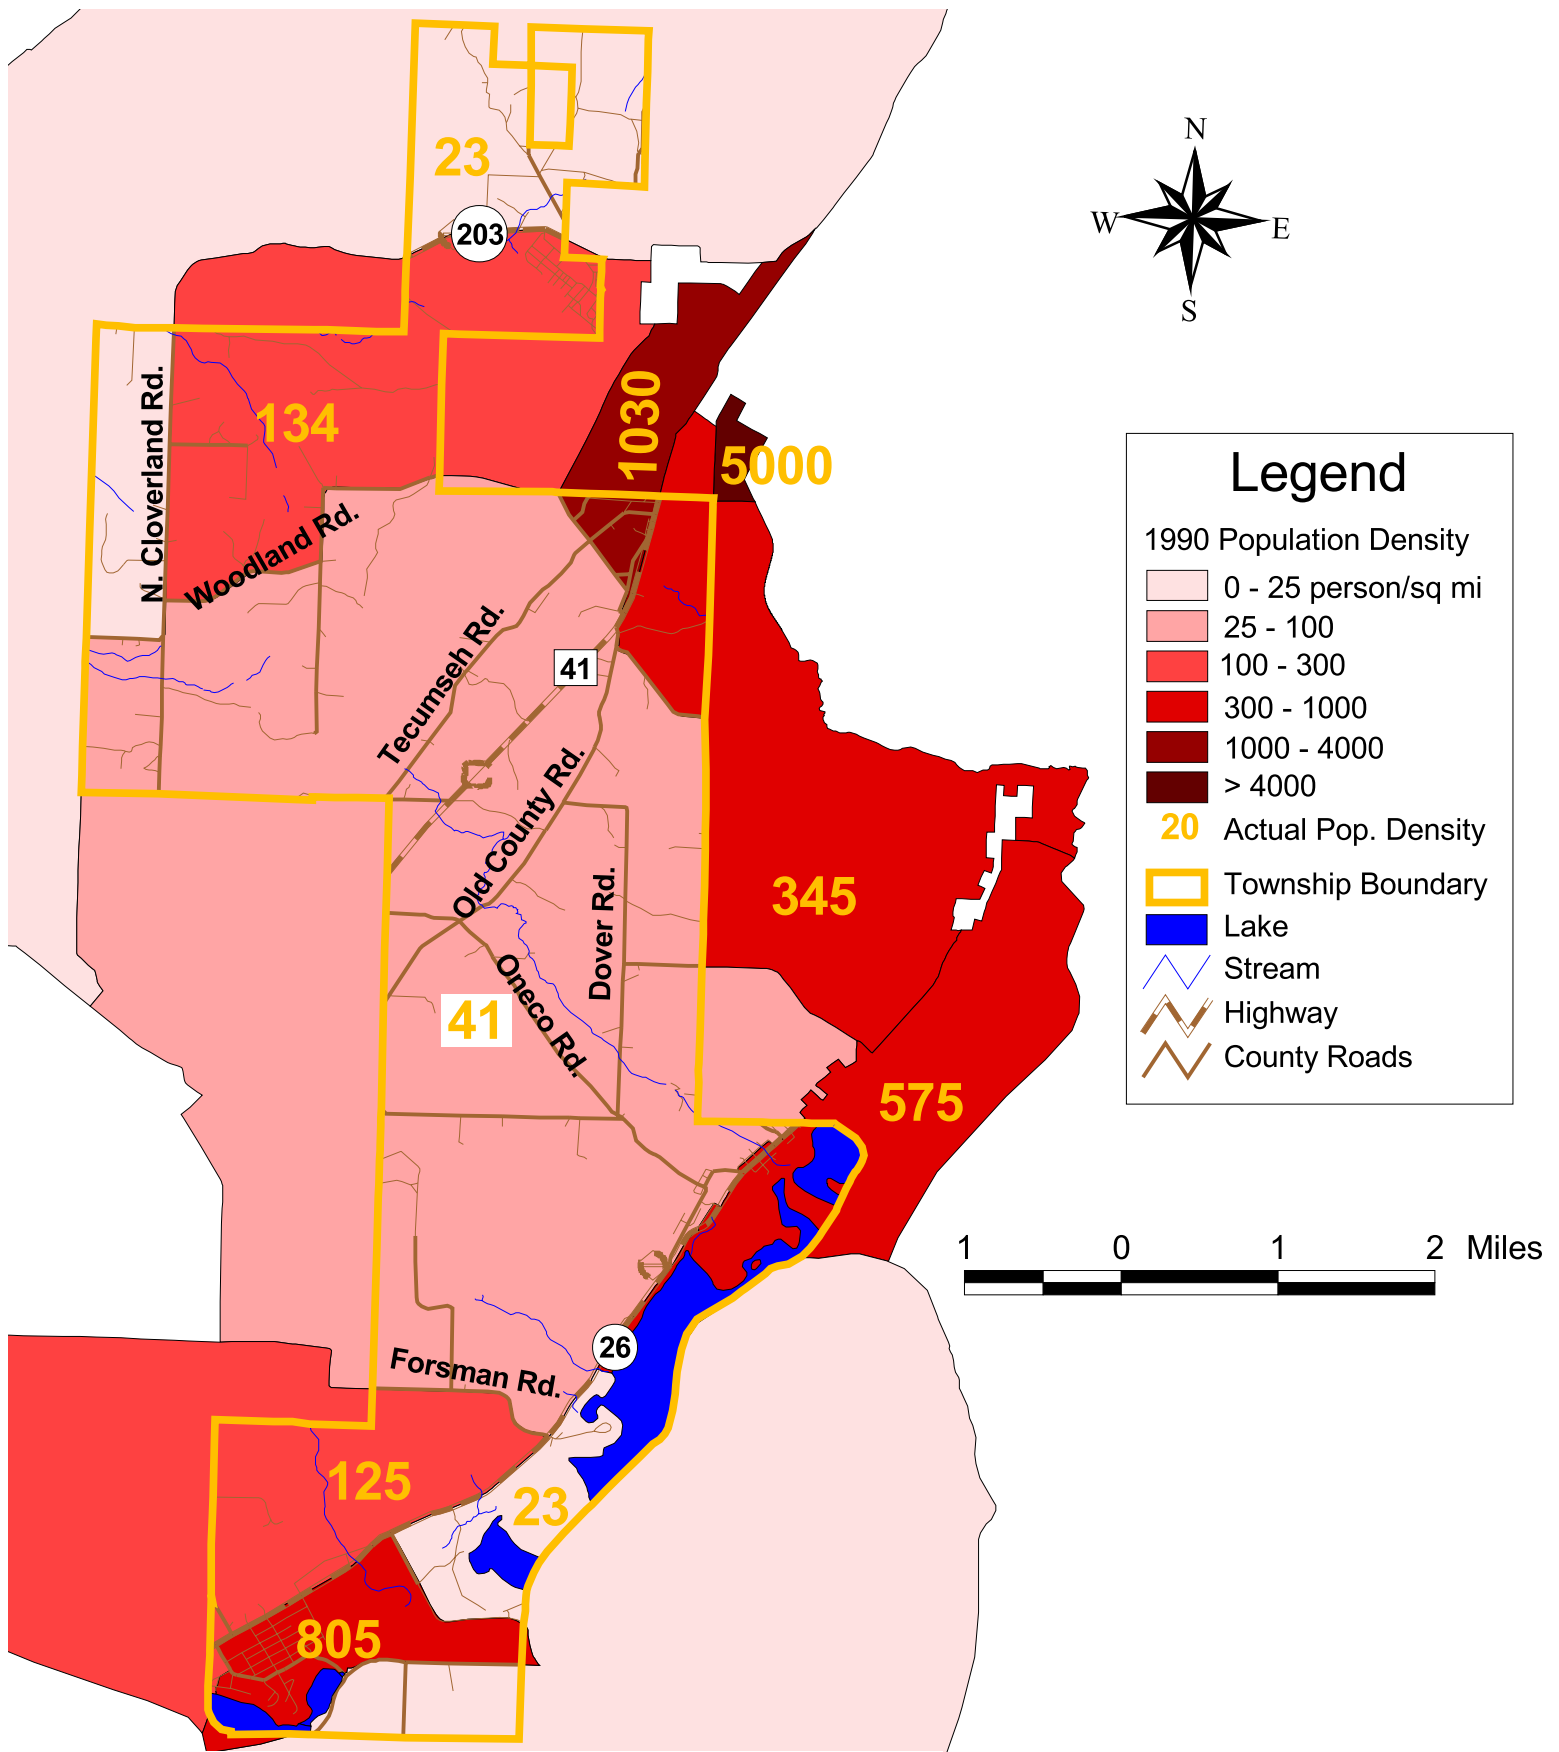

# Osceola Township 1990 Population Density

Sources: U.S. Census Bureau TIGER Census Block Groups;  
Michigan Geographic Data Library, Michigan Geographic Framework

July 2004 Katherine Kruse  
GEM Center for Science and Environmental Outreach  
Michigan Technological University