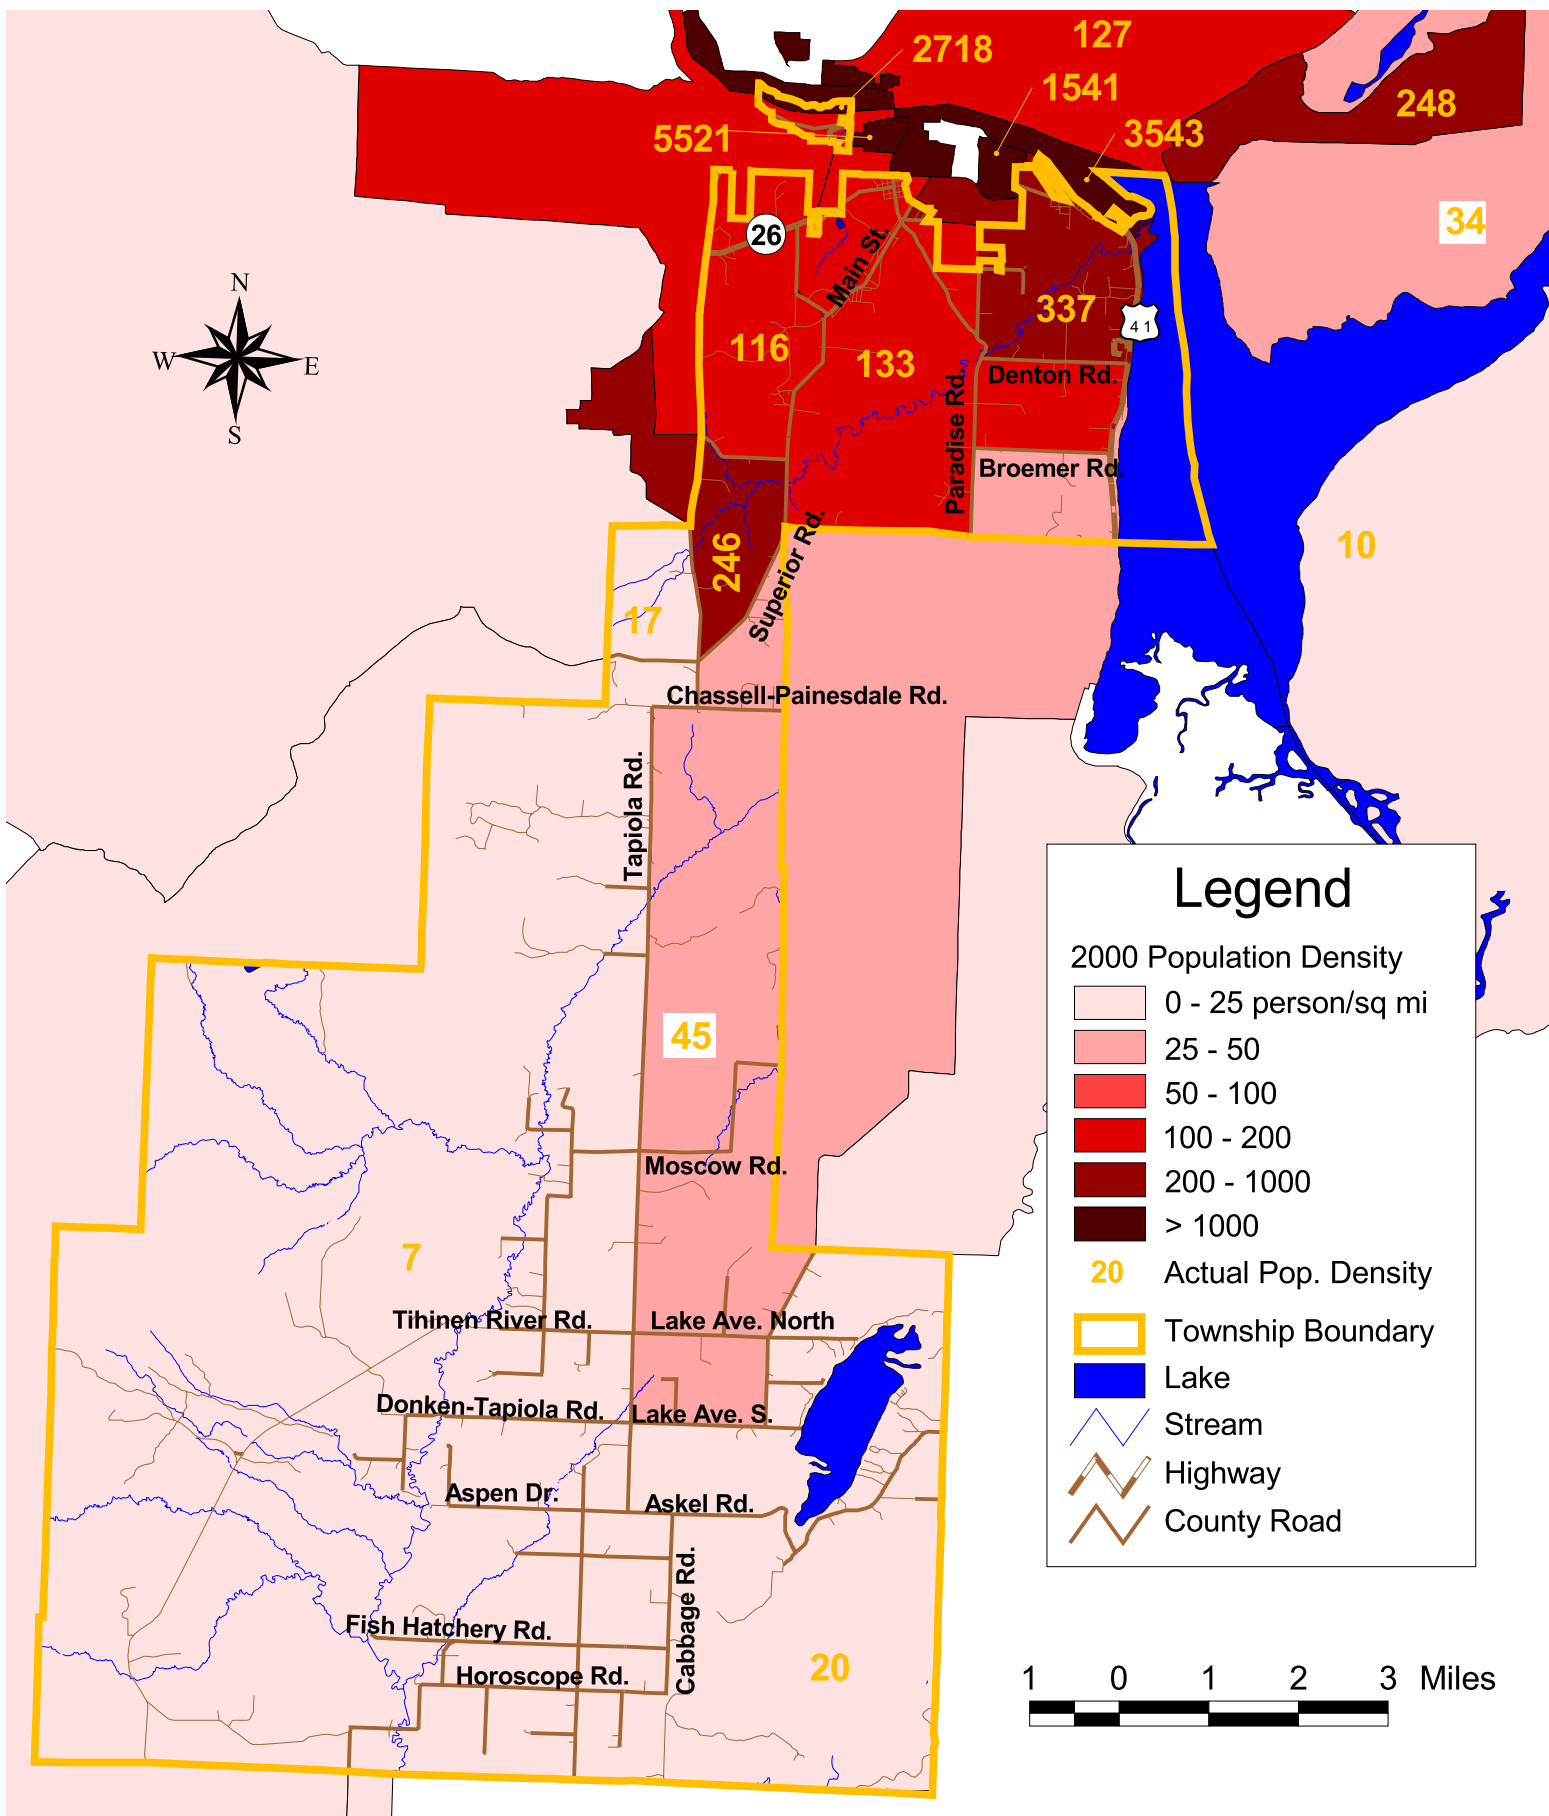

Portage Township 2000 Population Density

Sources: U.S. Census Bureau TIGER Census Block Groups
Michigan Geographic Data Library, Michigan Geographic Framework

July 2004 Katherine Kruse
GEM Center for Science and Environmental Outreach
Michigan Technological University