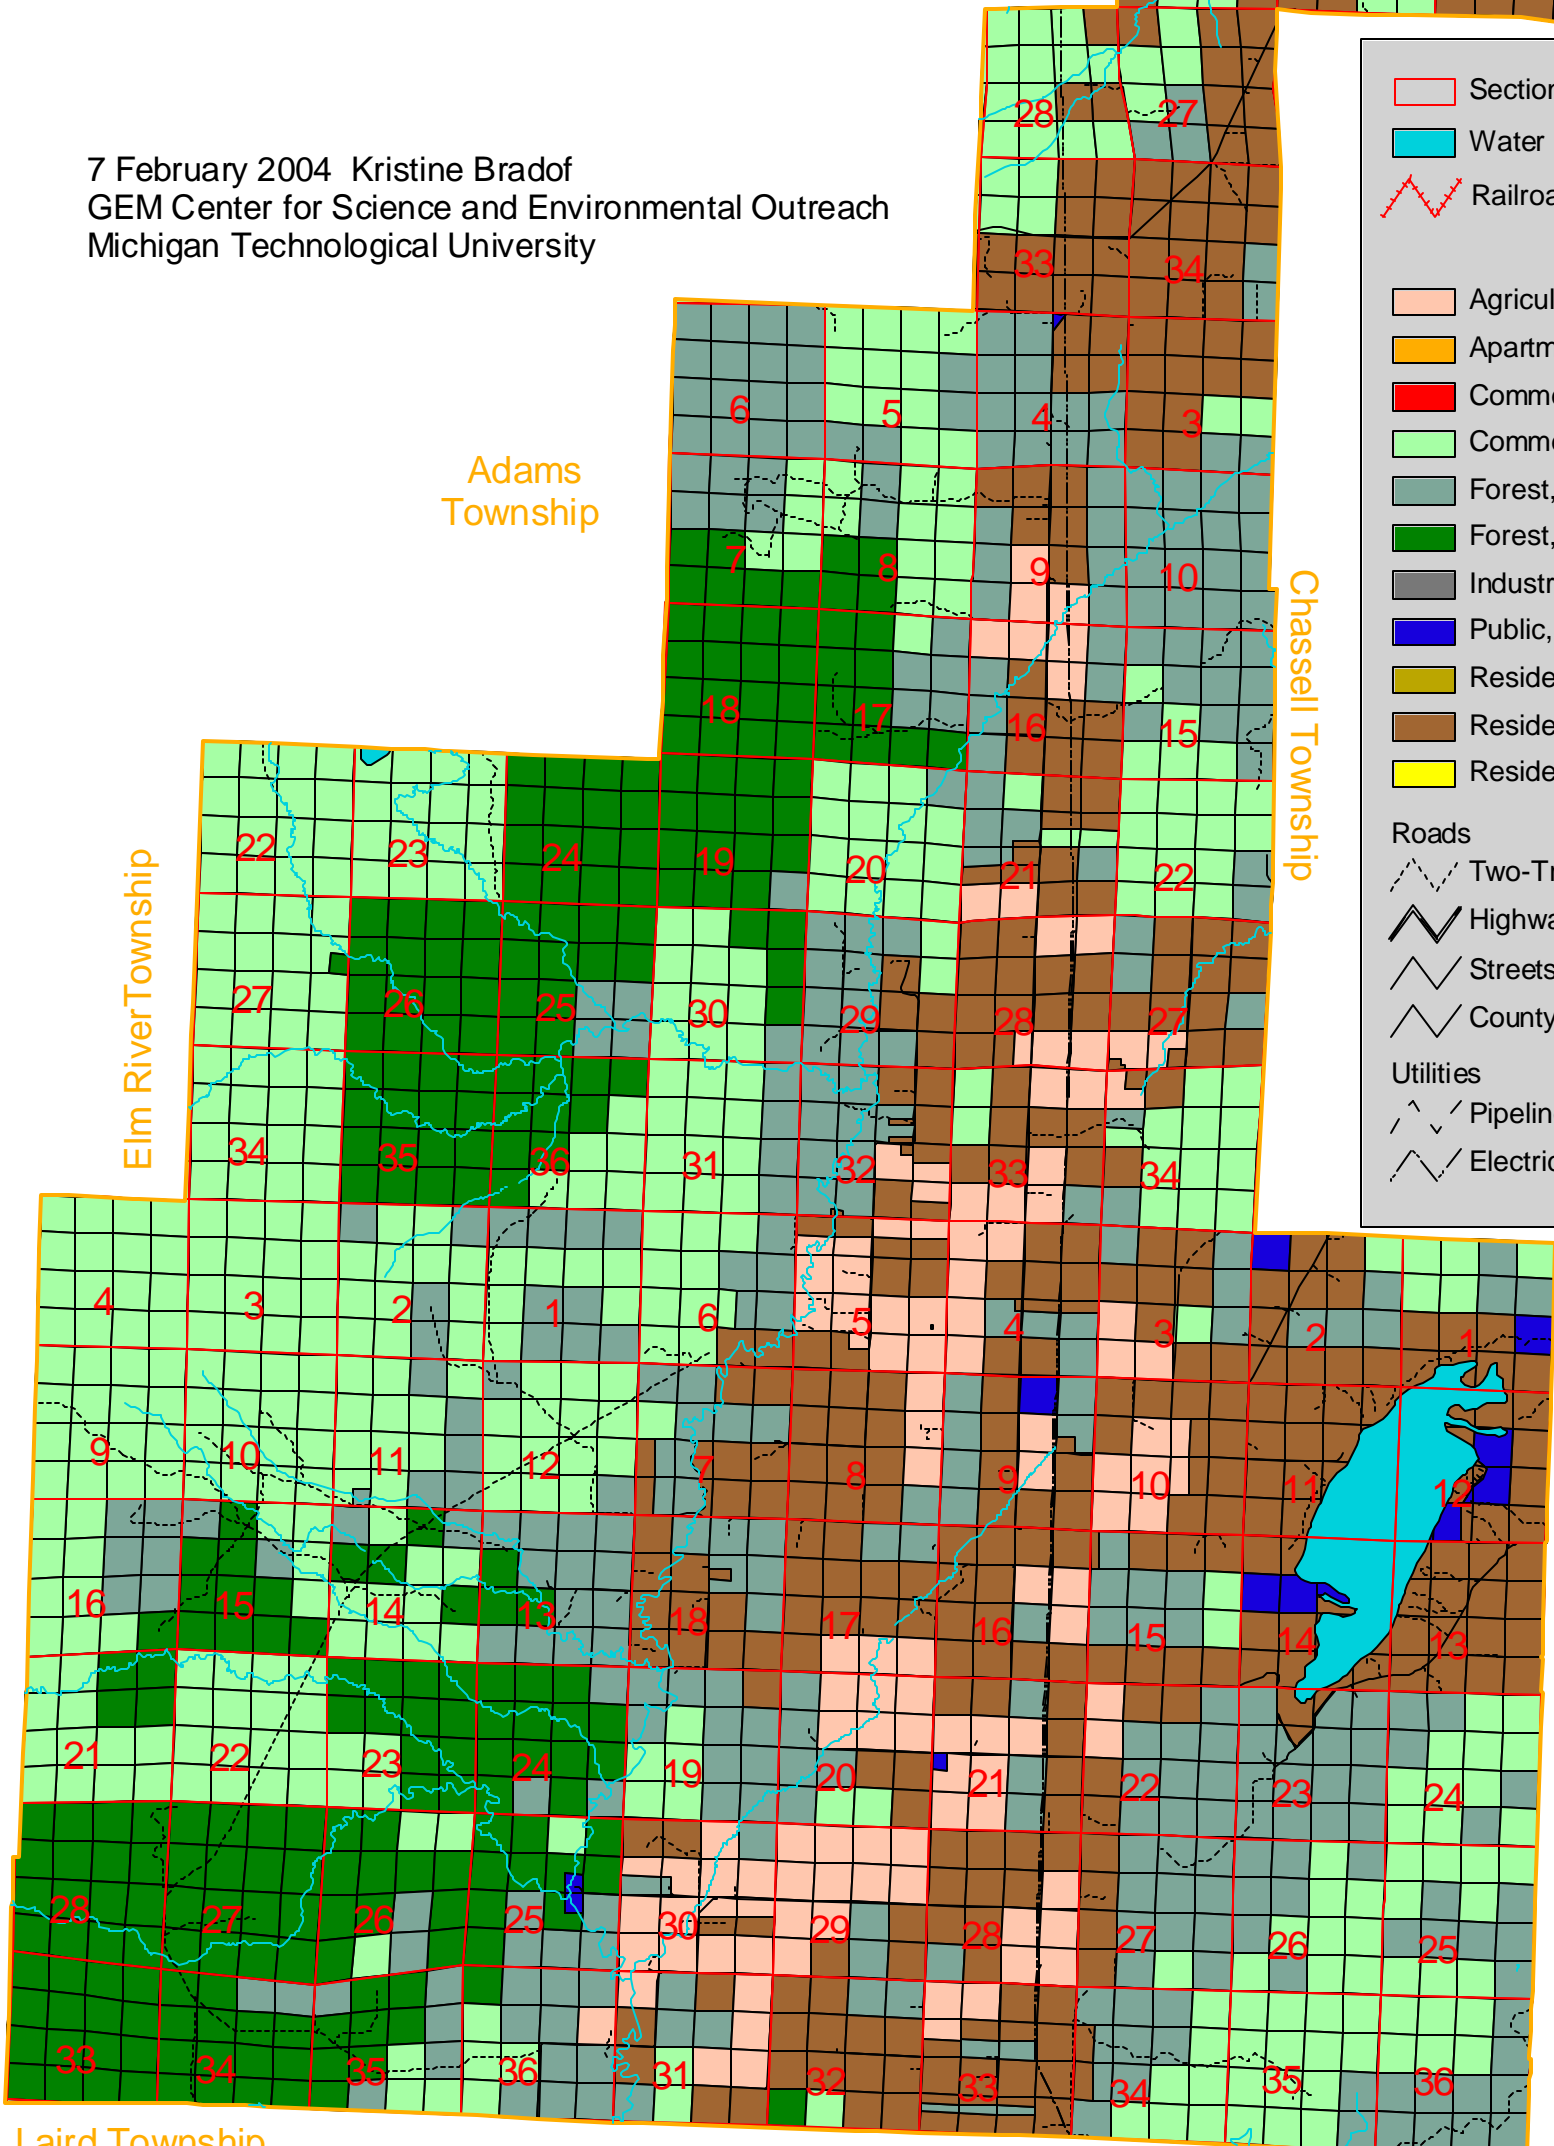

# Portage Township Land Use 2002

7 February 2004 Kristine Bradof  
 GEM Center for Science and Environmental Outreach  
 Michigan Technological University

Laird Township

Baraga County

The Houghton County Planning Commission funded this mapping project, with a matching grant from the National Environmental Education and Training Foundation. Printing costs were underwritten by the Houghton Rotary Club and the League of Women Voters of the Copper Country.