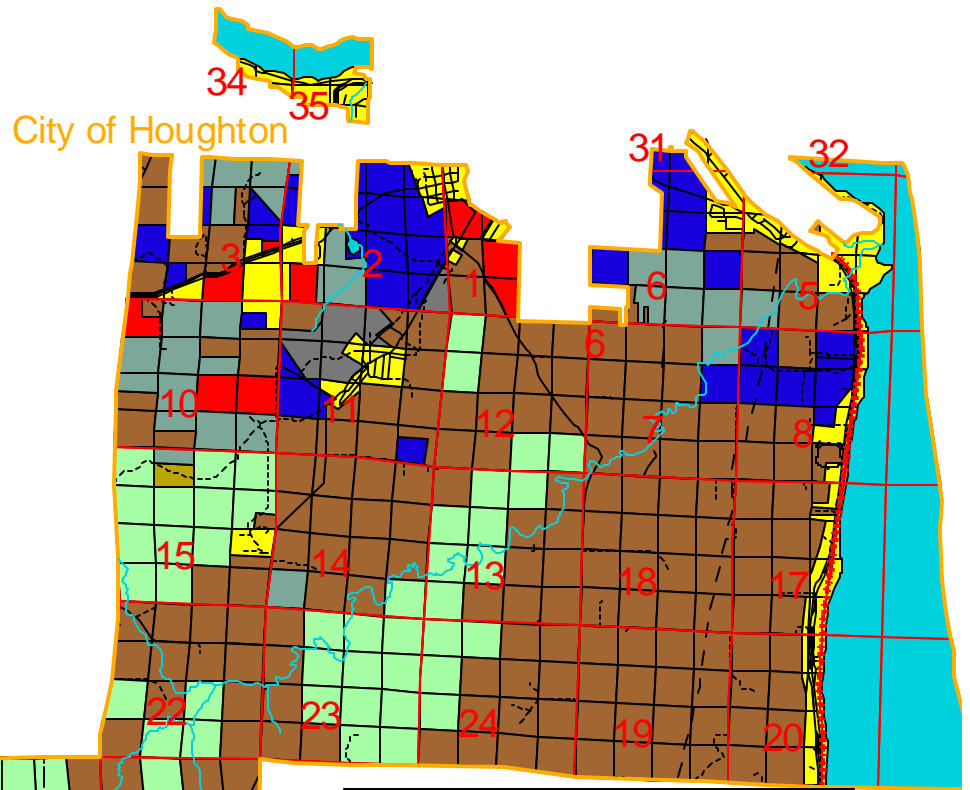

# Portage Township Land Use 2002

7 February 2004 Kristine Bradof  
 GEM Center for Science and Environmental Outreach  
 Michigan Technological University

Laird Township

Baraga County

The Houghton County Planning Commission funded this mapping project, with a matching grant from the National Environmental Education and Training Foundation. Printing costs were underwritten by the Houghton Rotary Club and the League of Women Voters of the Copper Country.