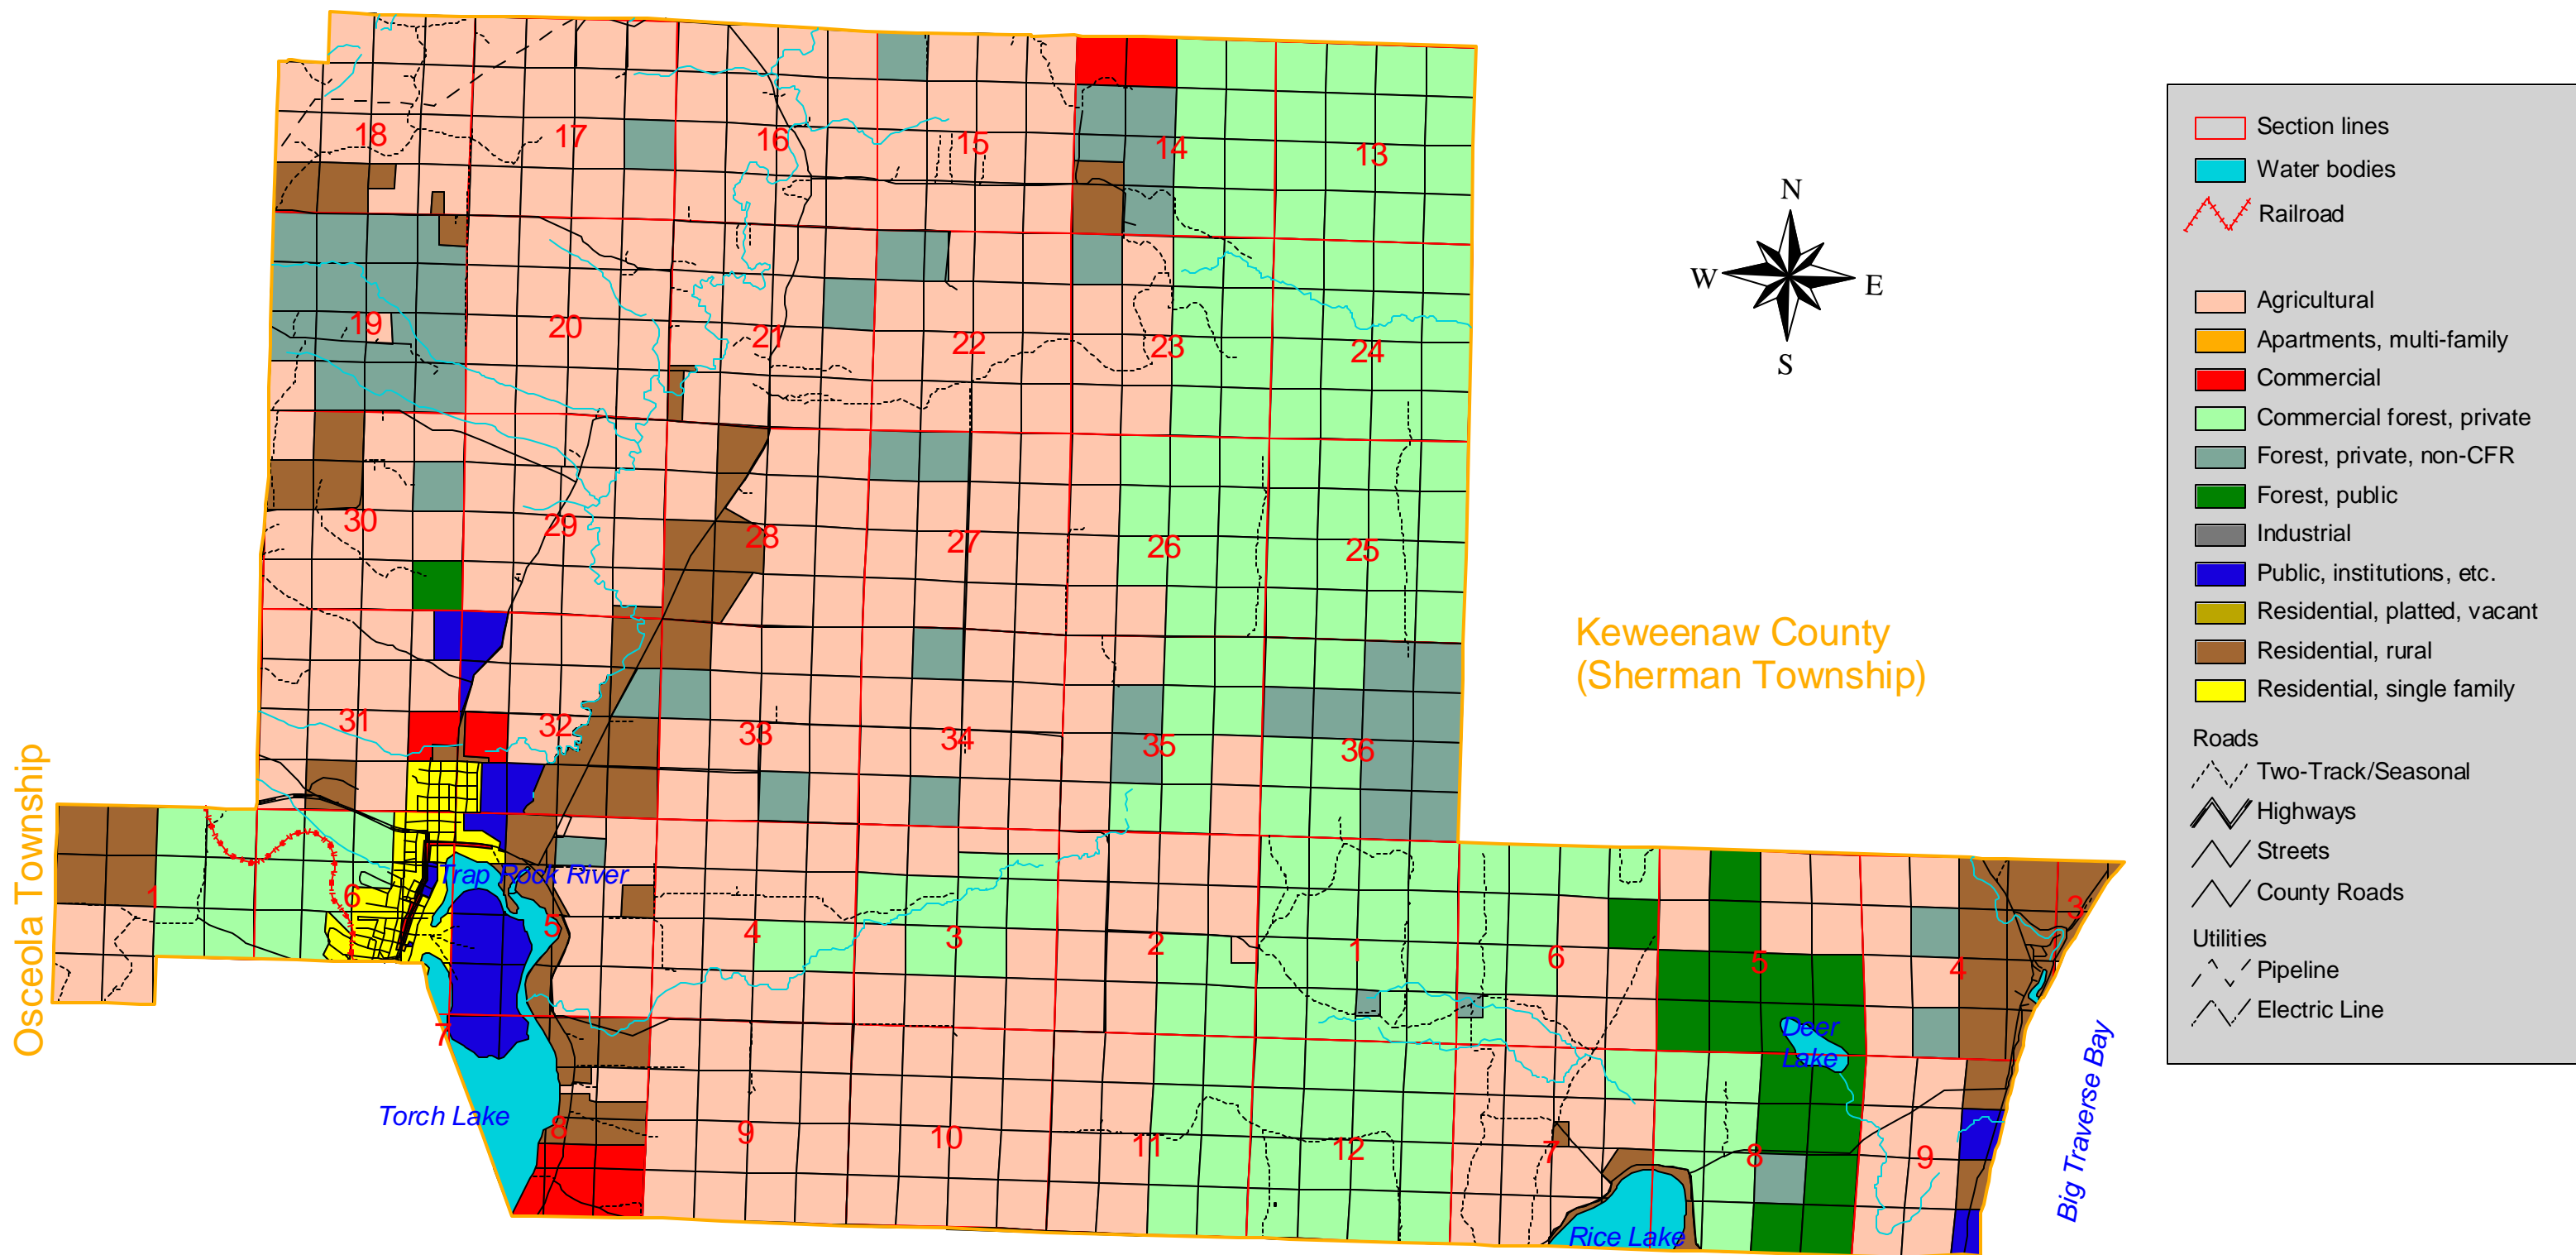

Schoolcraft Township Land Use 2002

Calumet Township

1 0 1 Miles

Torch Lake Township

7 February 2004 Kristine Bradof
 GEM Center for Science and Environmental Outreach
 Michigan Technological University

The Houghton County Planning Commission funded this mapping project, with a matching grant from the National Environmental Education and Training Foundation. Printing costs were underwritten by the Houghton Rotary Club and the League of Women Voters of the Copper Country.