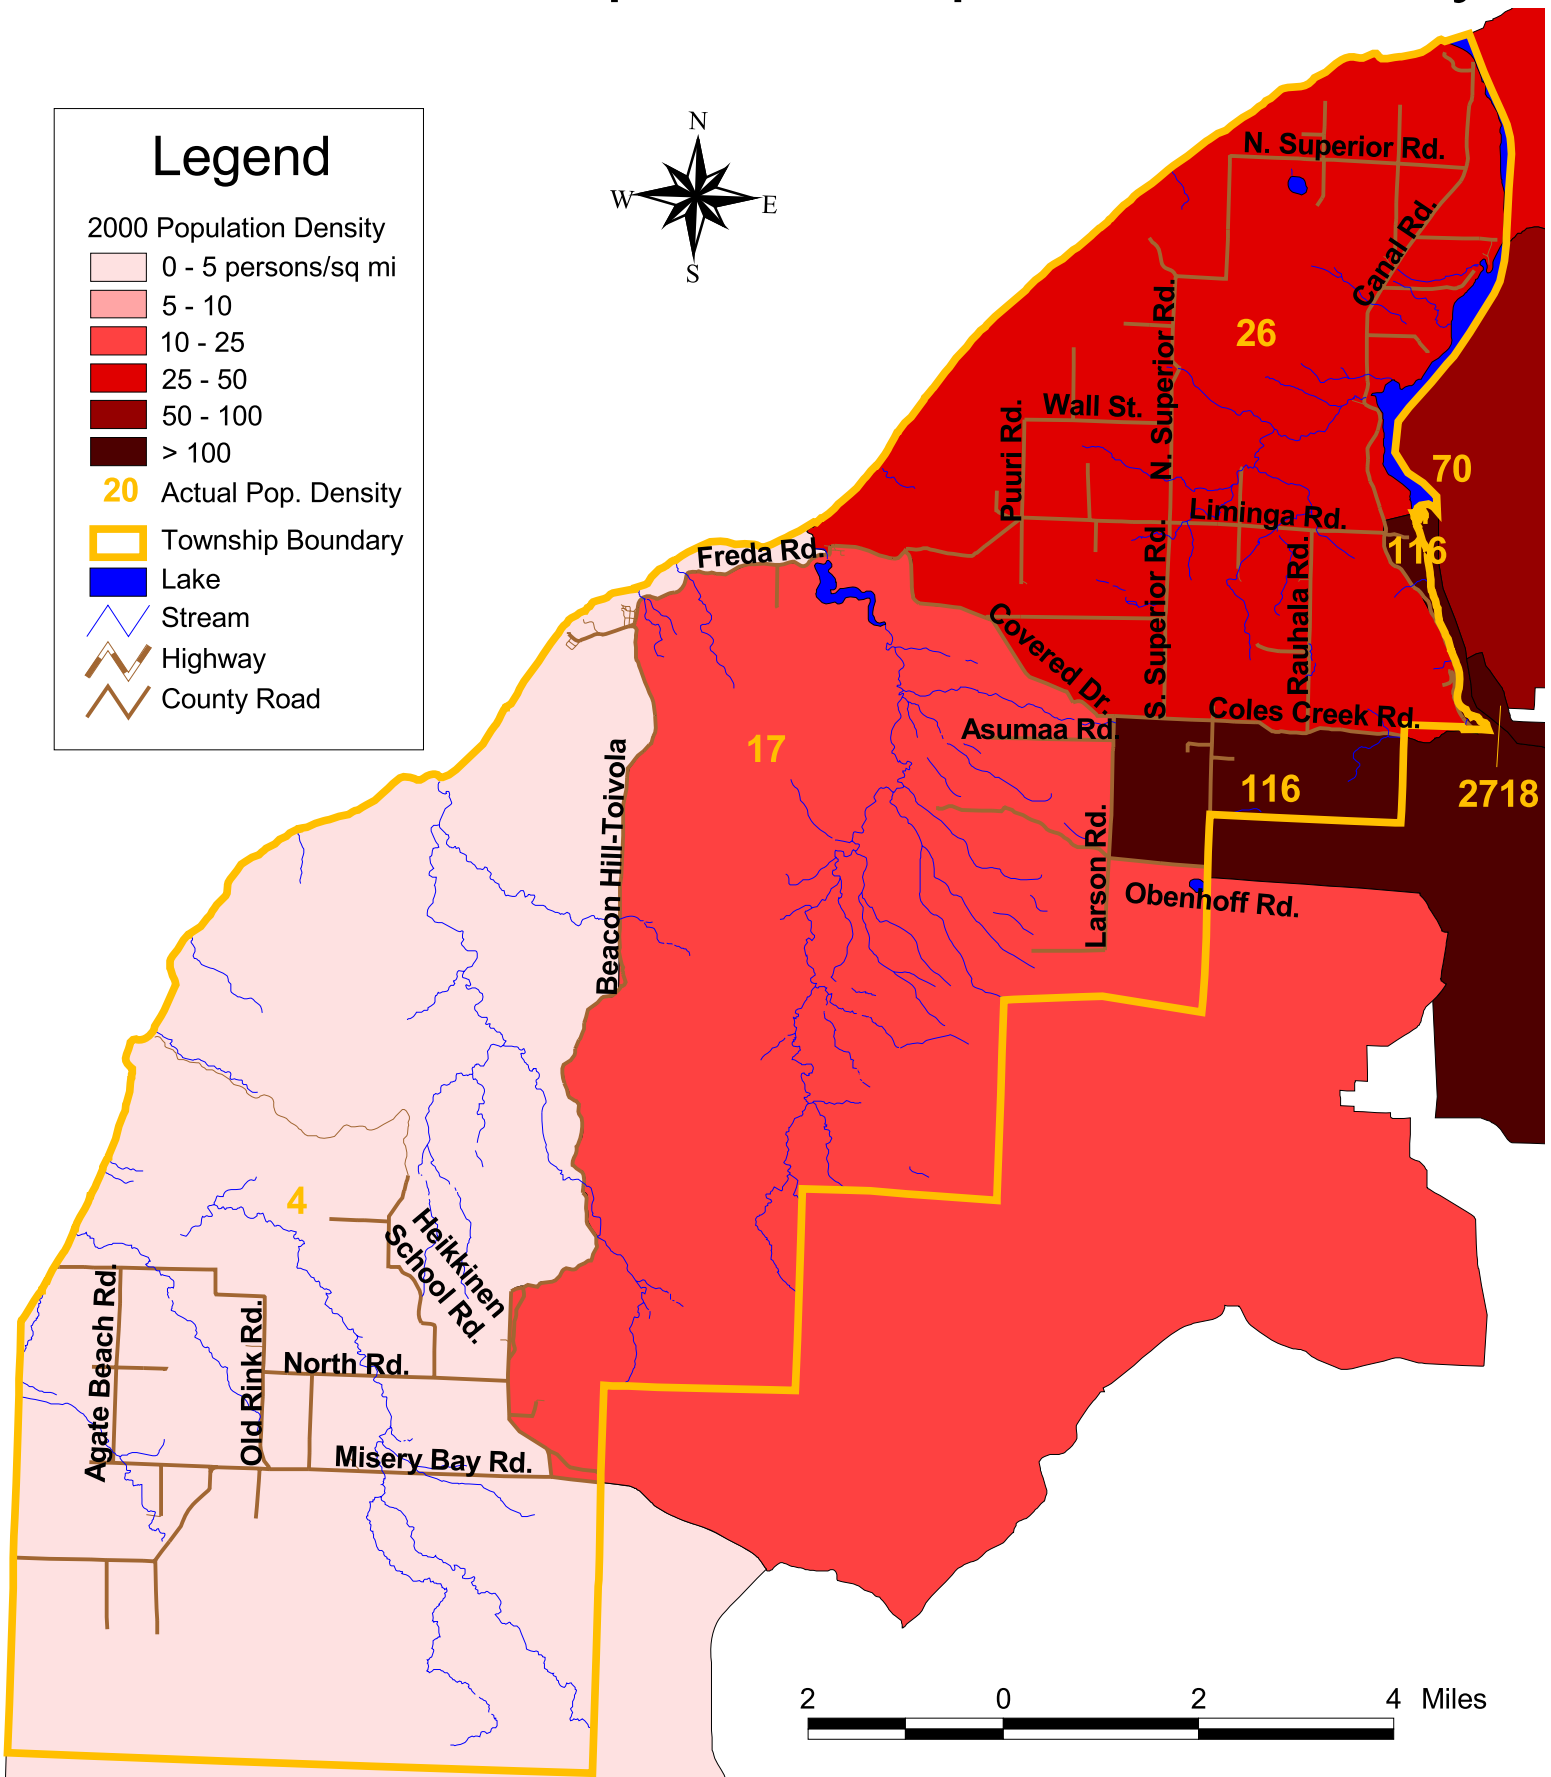

# Stanton Township 2000 Population Density

Sources: U.S. Census Bureau TIGER Census Block Groups  
Michigan Geographic Data Library, Michigan Geographic Framework

July 2004 Katherine Kruse  
GEM Center for Science and Environmental Outreach  
Michigan Technological University