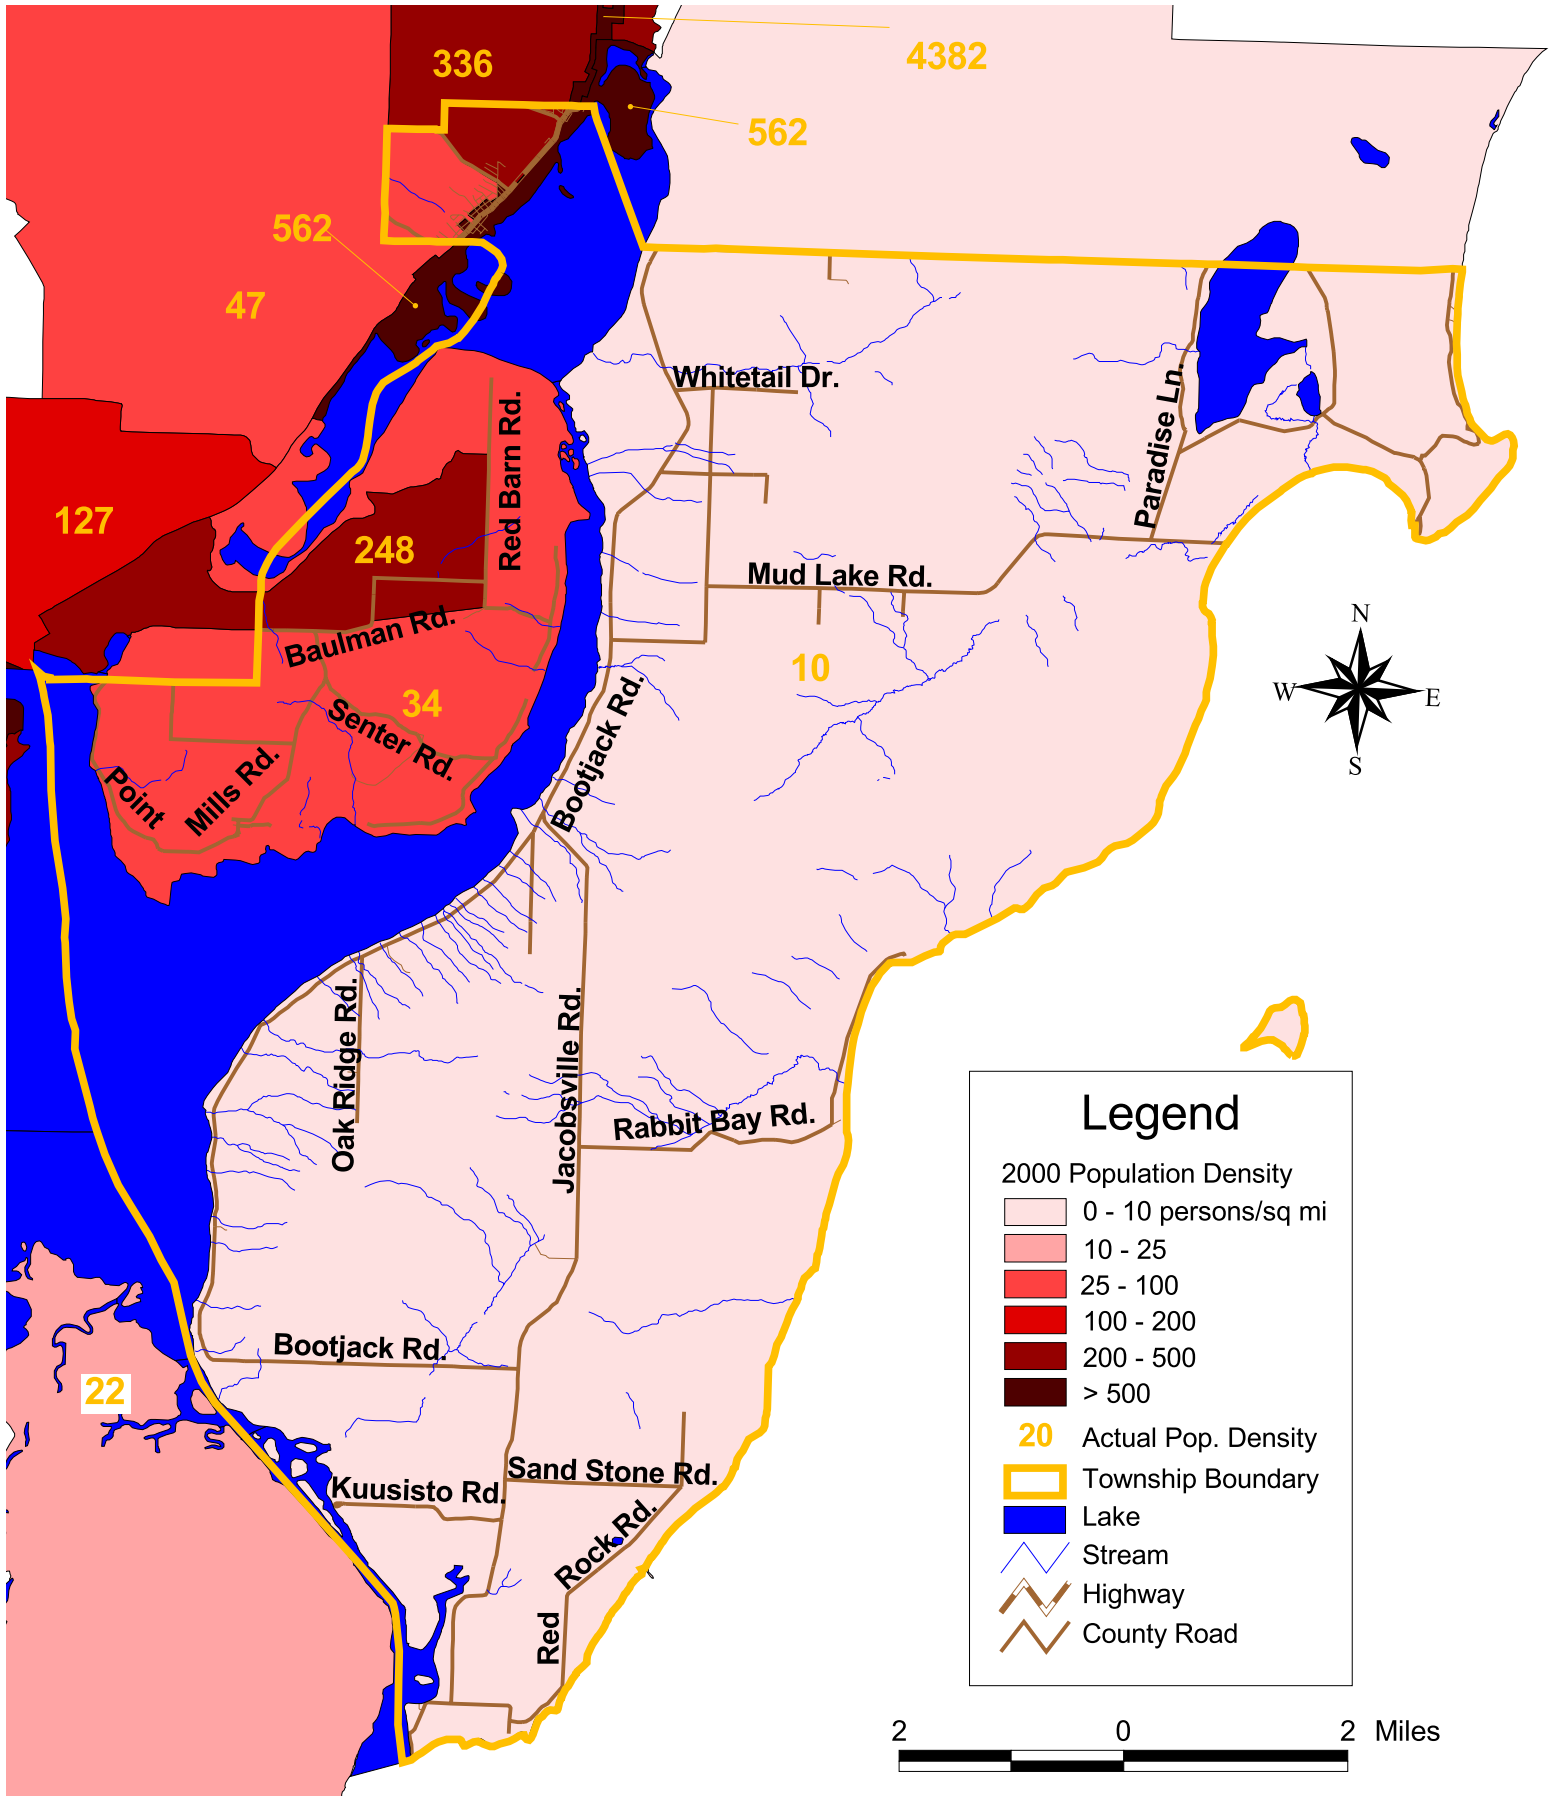

Torch Lake Township 2000 Population Density

Sources: U.S. Census Bureau TIGER Census Block Groups
Michigan Geographic Data Library, Michigan Geographic Framework

July 2004 Katherine Kruse
GEM Center for Science and Environmental Outreach
Michigan Technological University