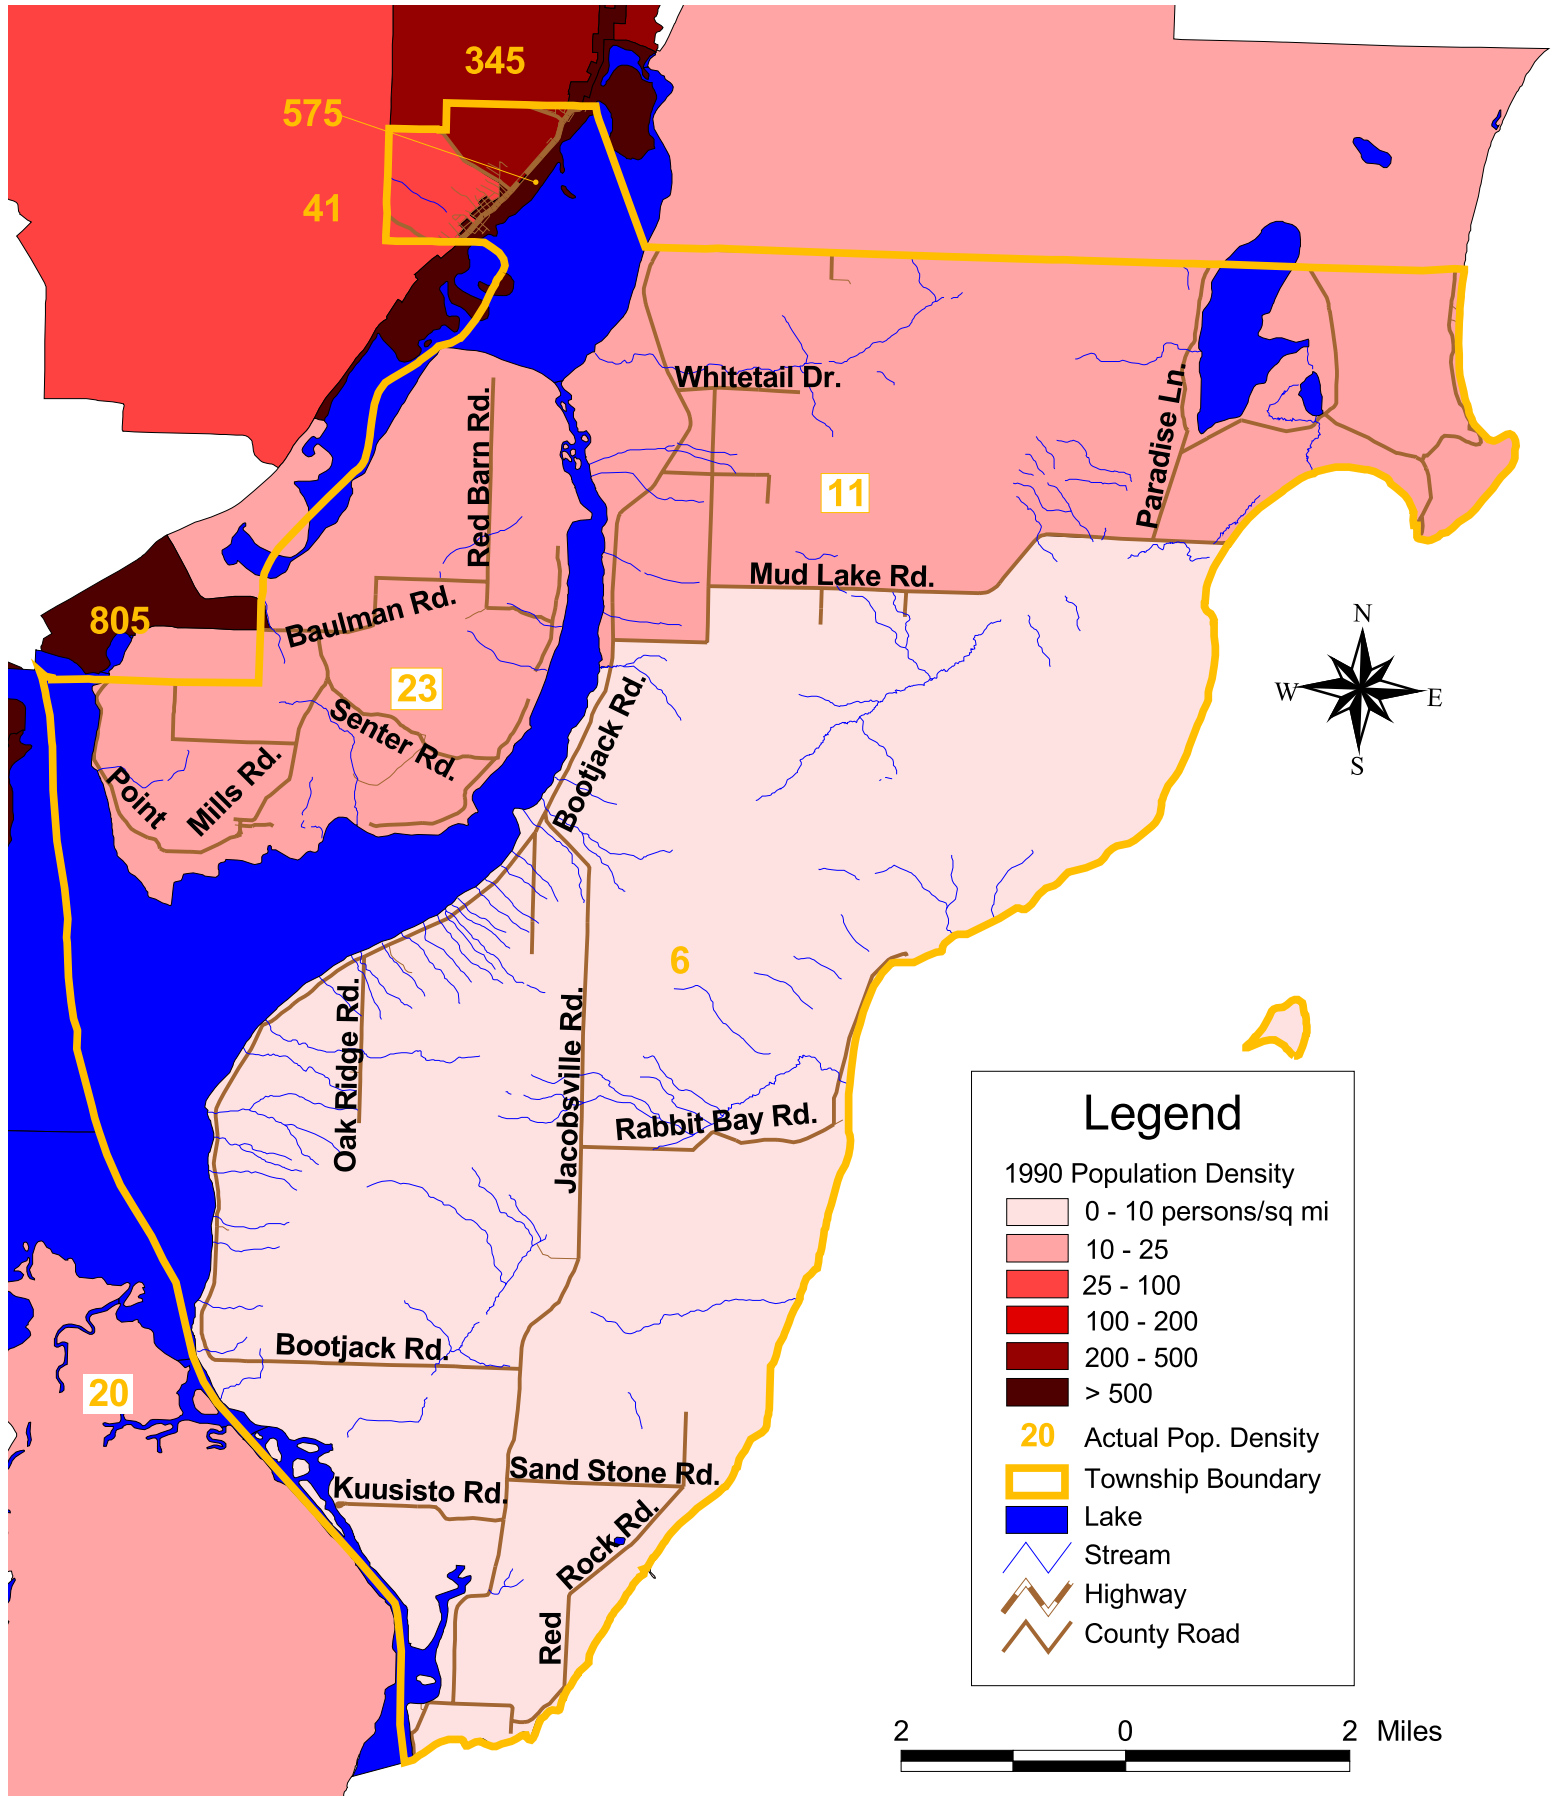

Torch Lake Township 1990 Population Density

Sources: U.S. Census Bureau TIGER Census Block Groups
Michigan Geographic Data Library, Michigan Geographic Framework

July 2004 Katherine Kruse
GEM Center for Science and Environmental Outreach
Michigan Technological University