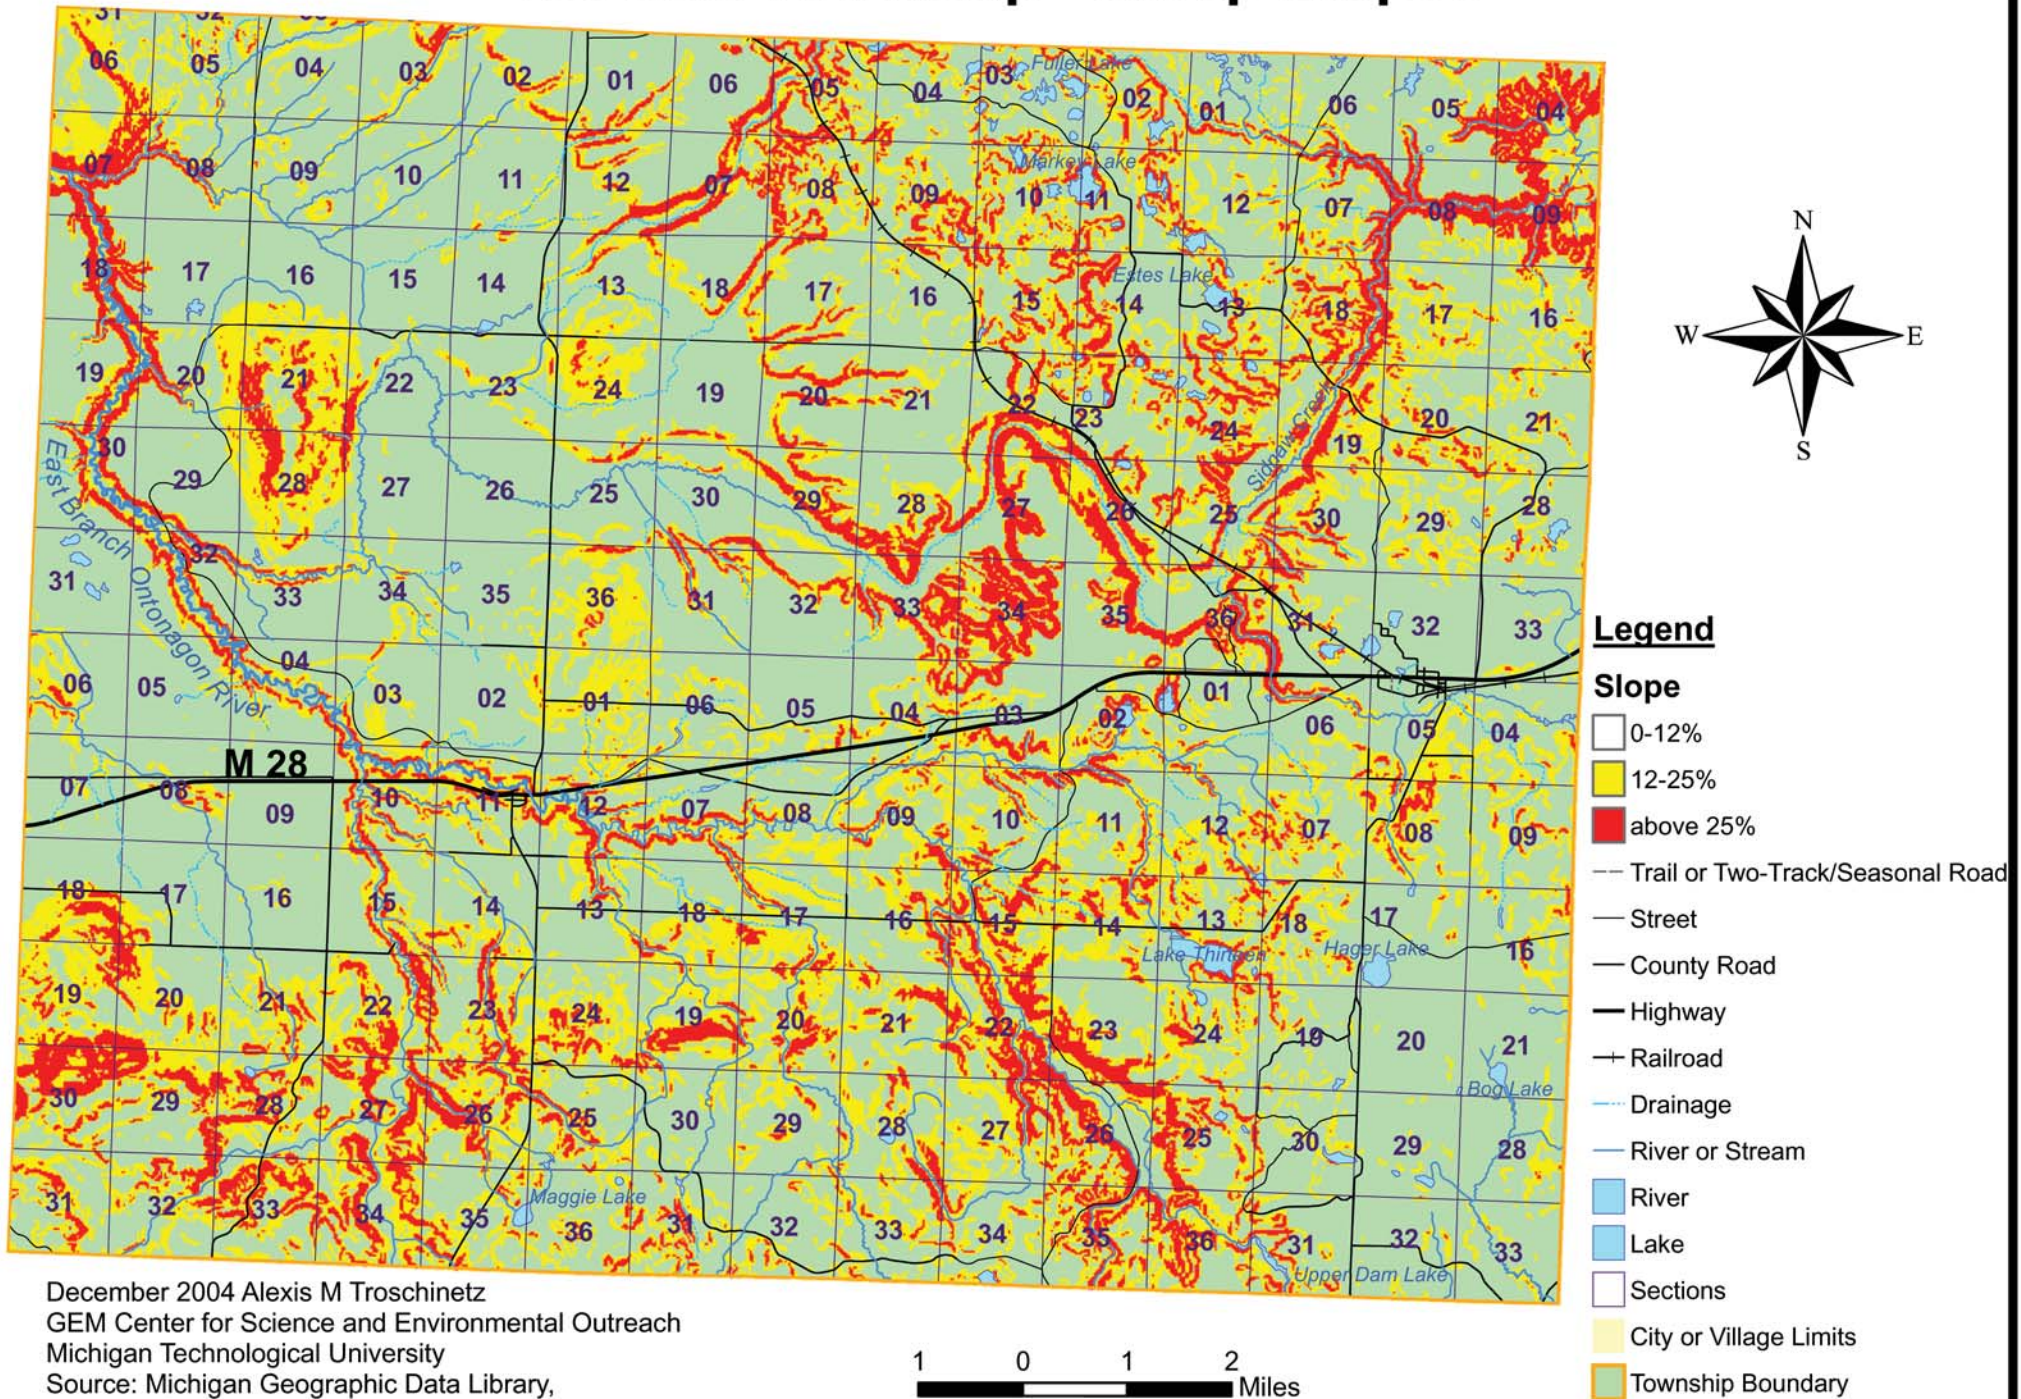

Duncan Township - Steep Slopes

December 2004 Alexis M Troschinetz
 GEM Center for Science and Environmental Outreach
 Michigan Technological University
 Source: Michigan Geographic Data Library,
 Michigan Geographic Framework